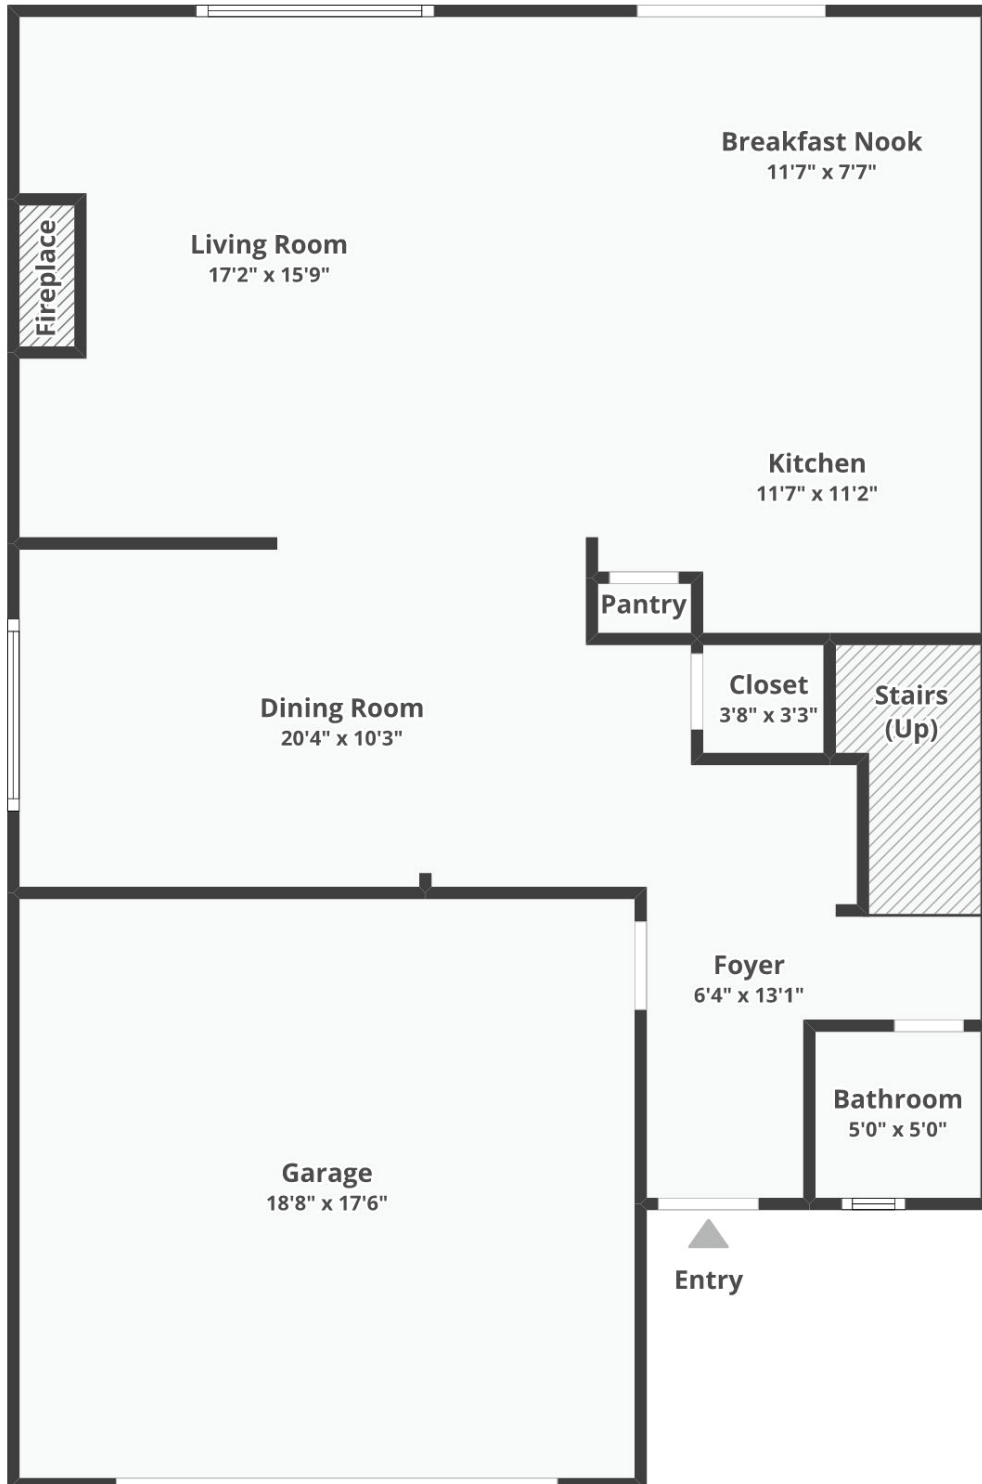

6101 NE 38th Pl

Main Floor

SIZES AND DIMENSIONS ARE APPROXIMATE, ACTUAL MAY VARY.

6101 NE 38th PI

Main Floor

SIZES AND DIMENSIONS ARE APPROXIMATE, ACTUAL MAY VARY.
