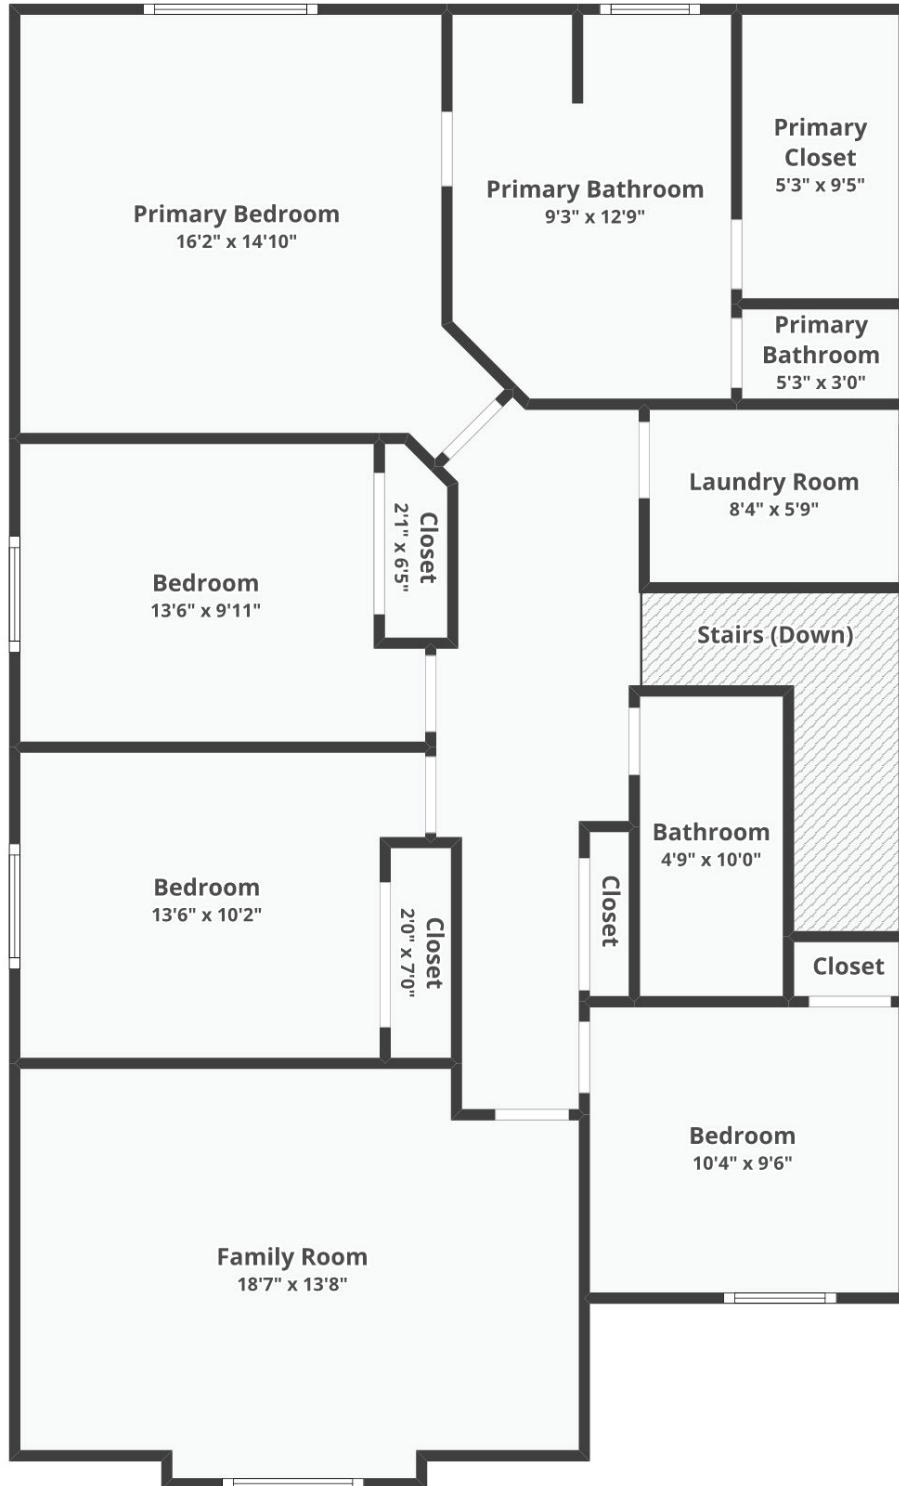

6101 NE 38th Pl

Main Floor

SIZES AND DIMENSIONS ARE APPROXIMATE, ACTUAL MAY VARY.

6101 NE 38th PI

Main Floor

SIZES AND DIMENSIONS ARE APPROXIMATE, ACTUAL MAY VARY.
