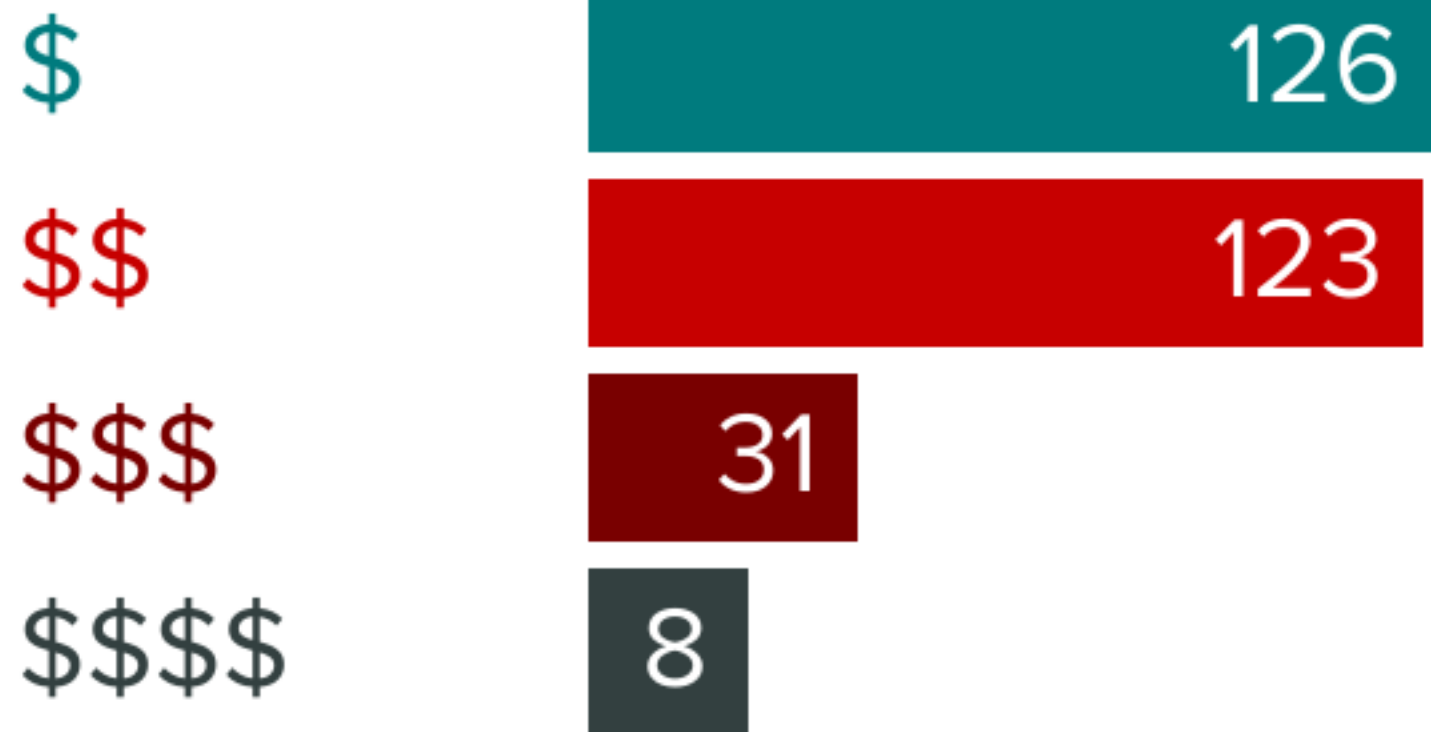

1736 NORTH PRESCOTT STREET, PORTLAND, OR 97217

FOOD REPORT

NEIGHBORHOOD EATS

This home is located near **249** moderately priced restaurants and has an **above average** variety of cuisines.

293

WITHIN 5 MILES

GOOD EATS BY CATEGORY

AMERICAN	89
BARS	29
FAST FOOD	26
CAFES, COFFEE AND TEA	20
INTERNATIONAL	16
SEAFOOD	13
SPORTS BARS	11
VEGAN AND VEGETARIAN	9
STEAKHOUSES	9
OTHER	18