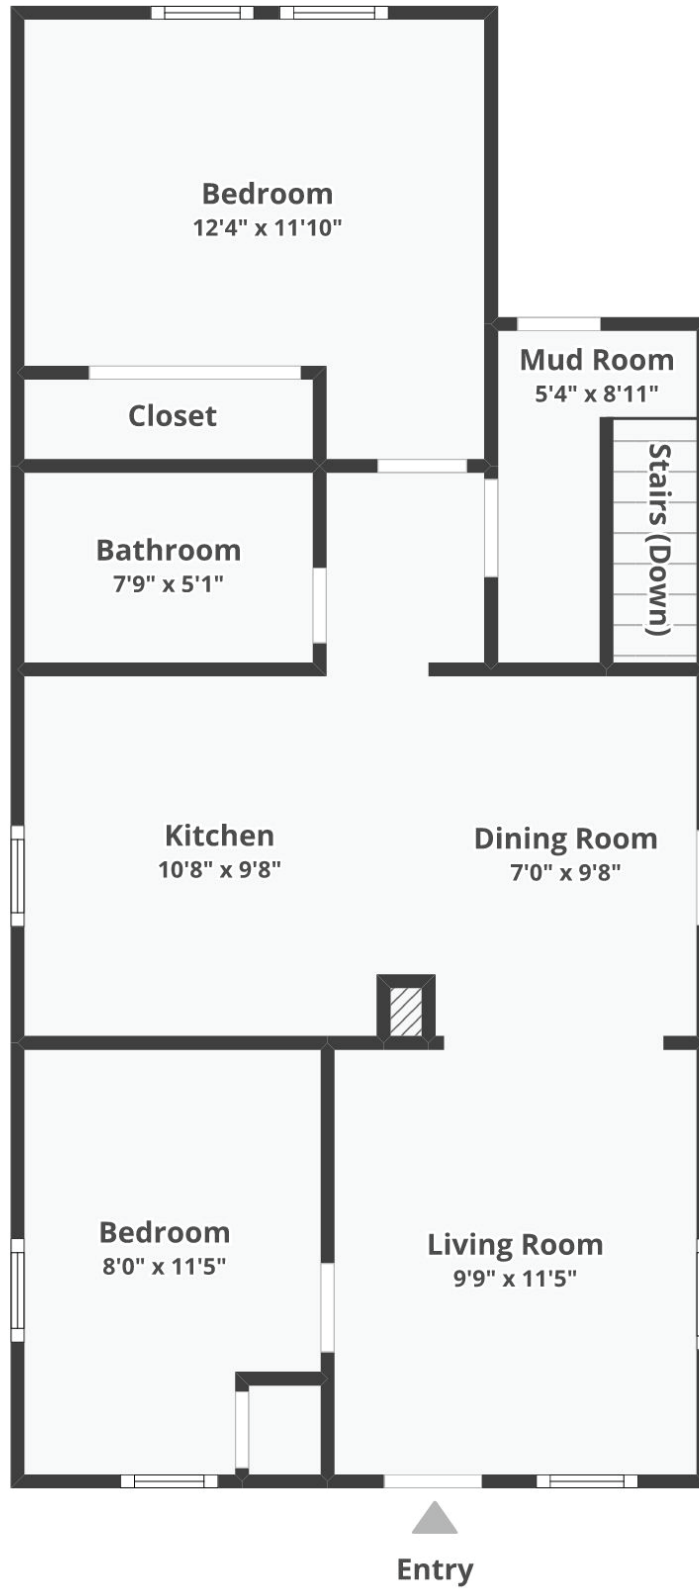

1736 N Prescott St

Main Floor

SIZES AND DIMENSIONS ARE APPROXIMATE, ACTUAL MAY VARY.

1736 N Prescott St

Basement

SIZES AND DIMENSIONS ARE APPROXIMATE, ACTUAL MAY VARY.
