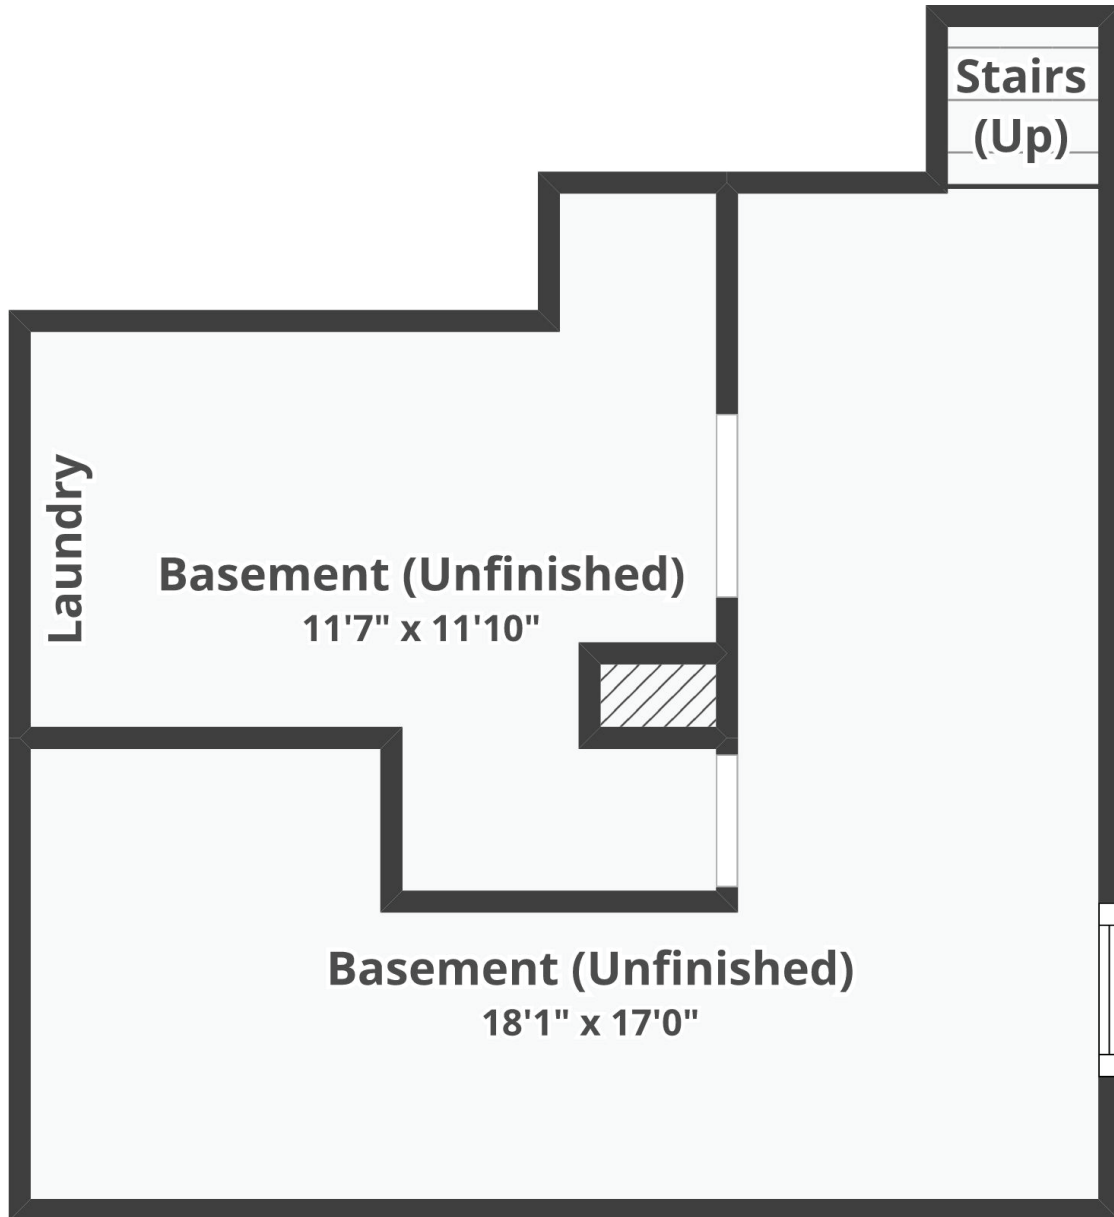

1736 N Prescott St

Main Floor

SIZES AND DIMENSIONS ARE APPROXIMATE, ACTUAL MAY VARY.

1736 N Prescott St

Basement

SIZES AND DIMENSIONS ARE APPROXIMATE, ACTUAL MAY VARY.
