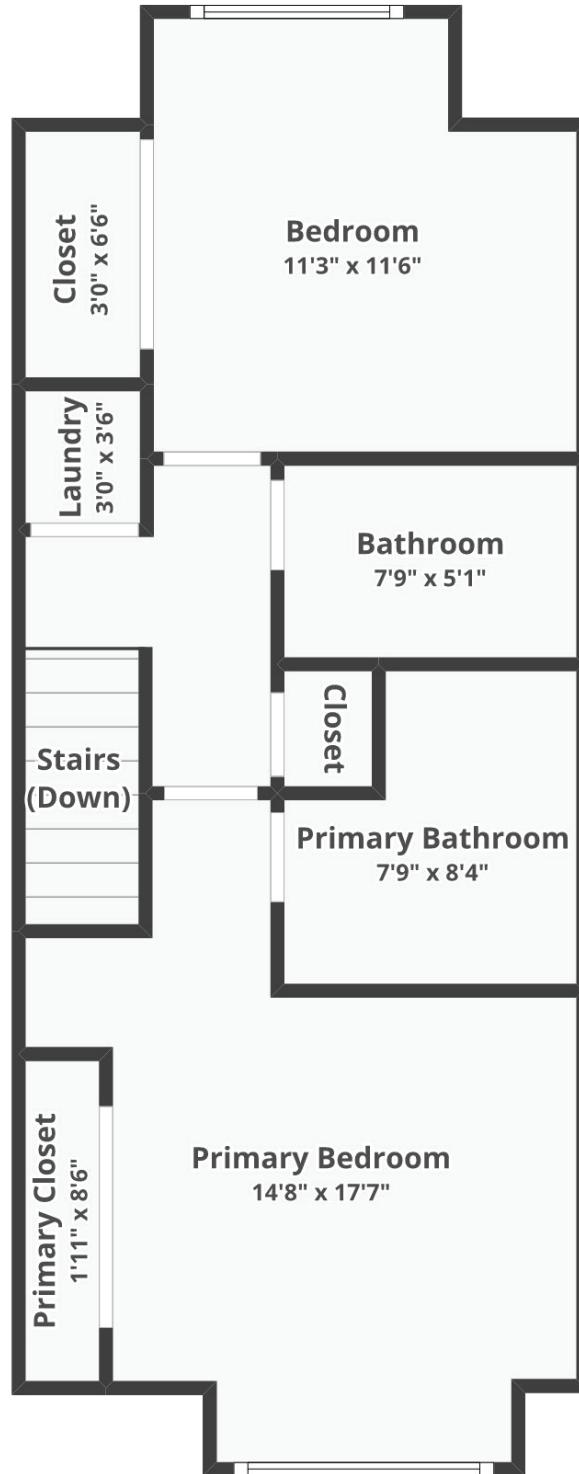

15285 SW Warbler Way #102

Ground Level

Floor plans/tour cannot be used for building or design purposes. Sizes and dimensions are approximate.

15285 SW Warbler Way #102

Main Floor

Floor plans/tour cannot be used for building or design purposes. Sizes and dimensions are approximate.

15285 SW Warbler Way #102

3rd Floor

Floor plans/tour cannot be used for building or design purposes. Sizes and dimensions are approximate.
