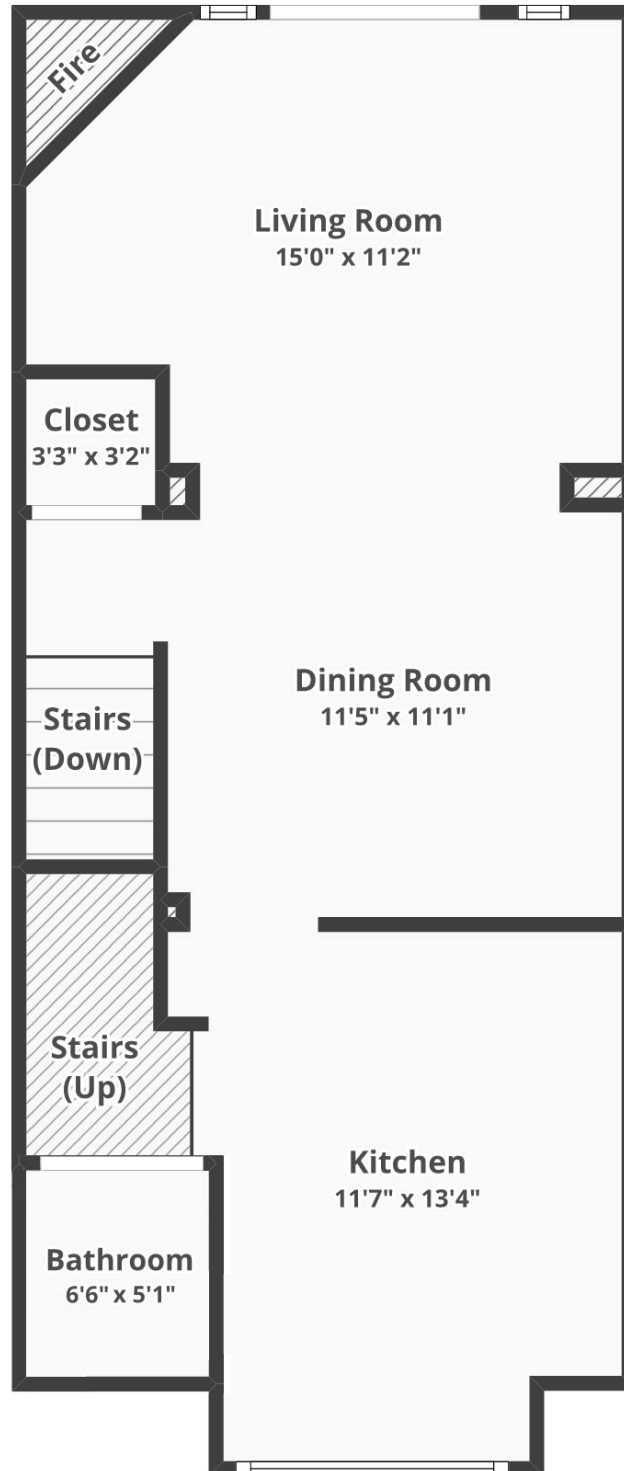

15285 SW Warbler Way #102

Ground Level

Floor plans/tour cannot be used for building or design purposes. Sizes and dimensions are approximate.

15285 SW Warbler Way #102

Main Floor

Floor plans/tour cannot be used for building or design purposes. Sizes and dimensions are approximate.

15285 SW Warbler Way #102

3rd Floor

Floor plans/tour cannot be used for building or design purposes. Sizes and dimensions are approximate.
