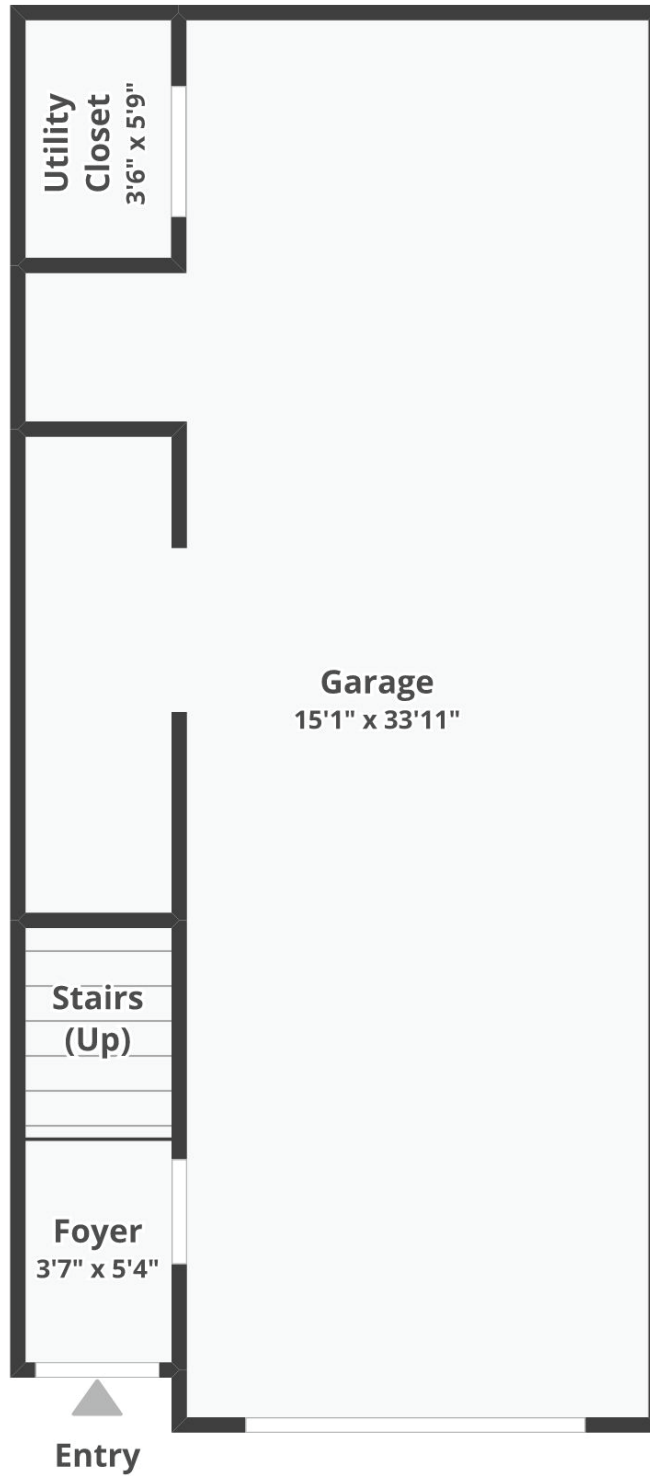

15285 SW Warbler Way #102

Ground Level

Floor plans/tour cannot be used for building or design purposes. Sizes and dimensions are approximate.

15285 SW Warbler Way #102

Main Floor

Floor plans/tour cannot be used for building or design purposes. Sizes and dimensions are approximate.

15285 SW Warbler Way #102

3rd Floor

Floor plans/tour cannot be used for building or design purposes. Sizes and dimensions are approximate.
