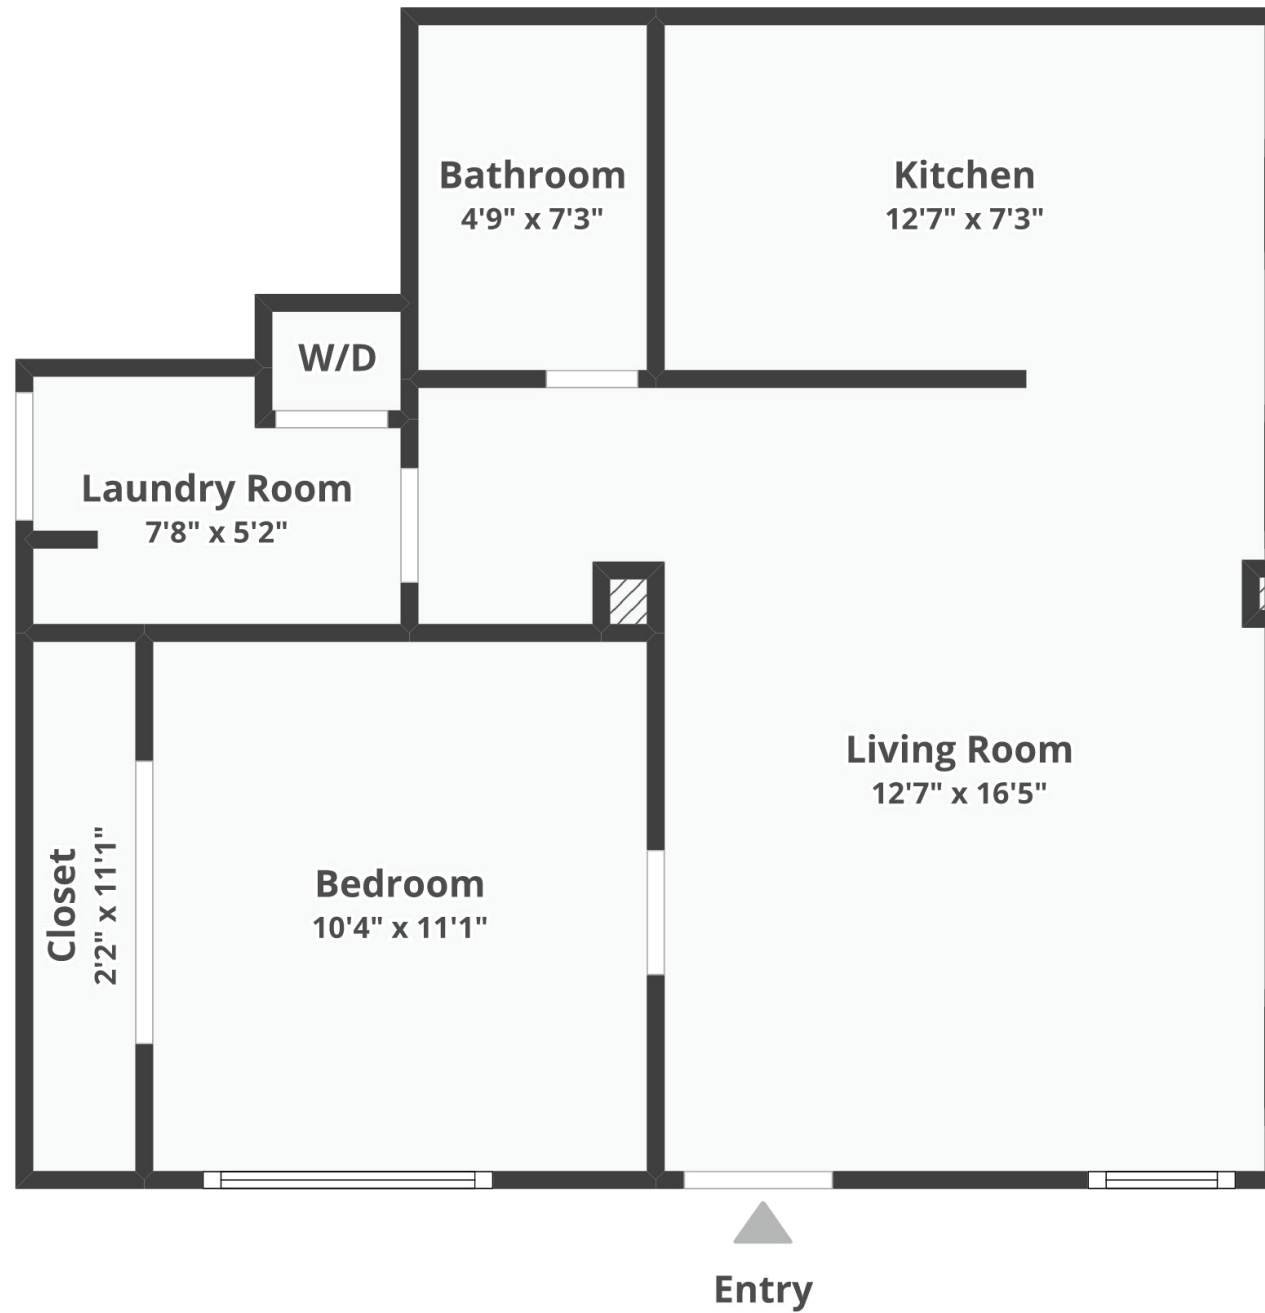

# 1205 SW Cardinell Dr #102

---

SIZES AND DIMENSIONS ARE APPROXIMATE, ACTUAL MAY VARY.

# 1205 SW Cardinell Dr #102

---

Main Floor

SIZES AND DIMENSIONS ARE APPROXIMATE, ACTUAL MAY VARY.

---