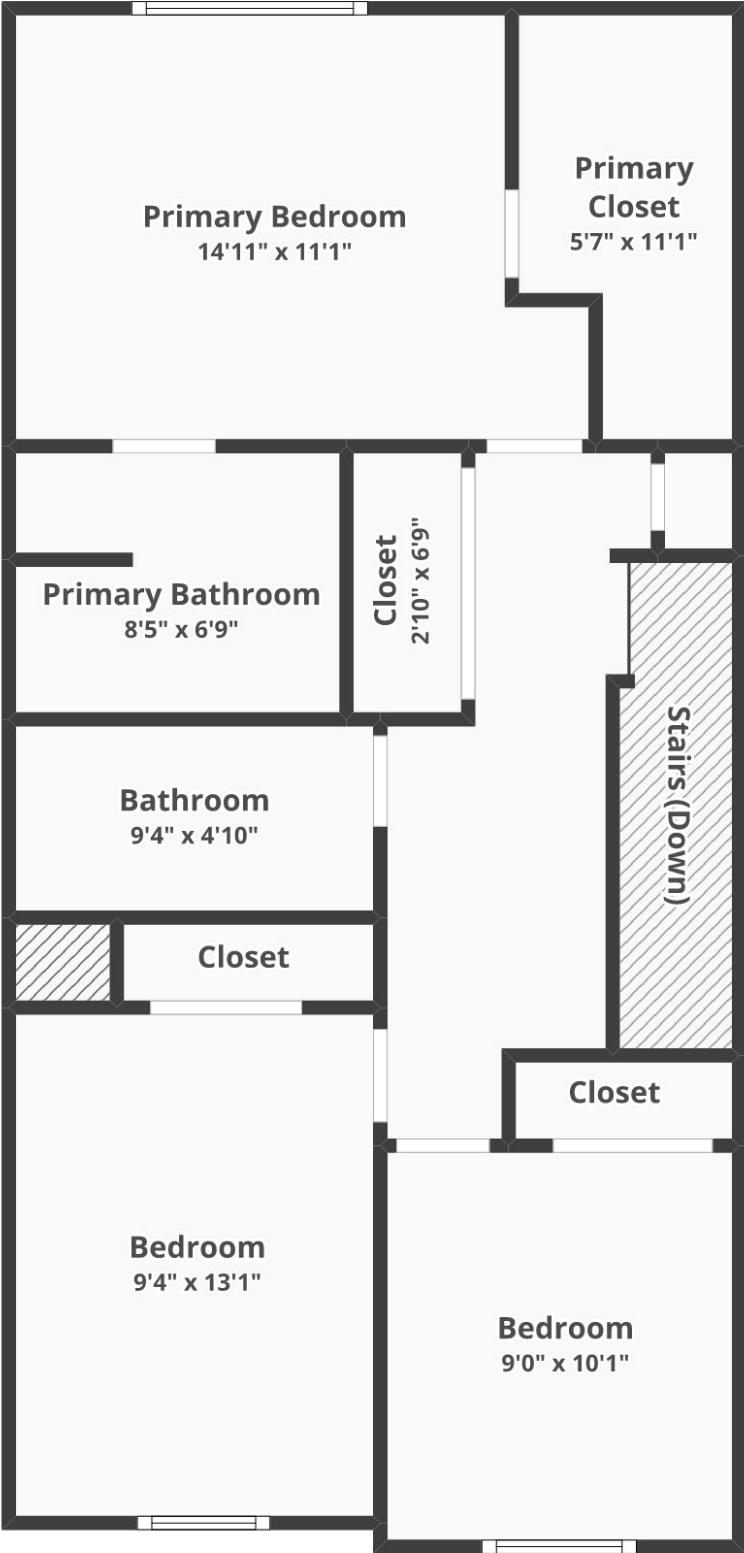

38519 Galway St

FLOOR 2

FLOOR 3

38519 Galway St

Main Floor

Floor plans/tour cannot be used for building or design purposes. Sizes and dimensions are approximate.

38519 Galway St

2nd Floor

Floor plans/tour cannot be used for building or design purposes. Sizes and dimensions are approximate.