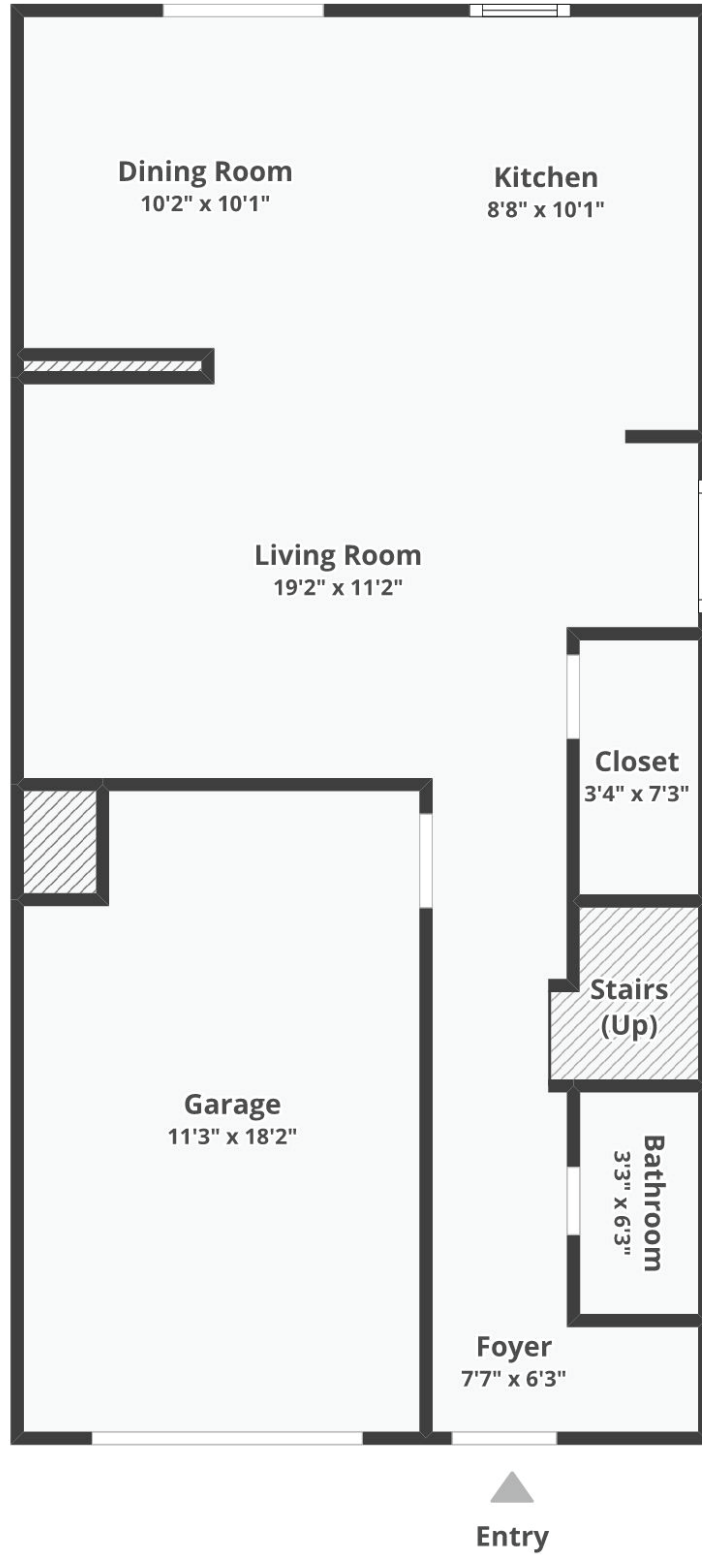

38519 Galway St

FLOOR 2

FLOOR 3

38519 Galway St

Main Floor

Floor plans/tour cannot be used for building or design purposes. Sizes and dimensions are approximate.

38519 Galway St

2nd Floor

Floor plans/tour cannot be used for building or design purposes. Sizes and dimensions are approximate.