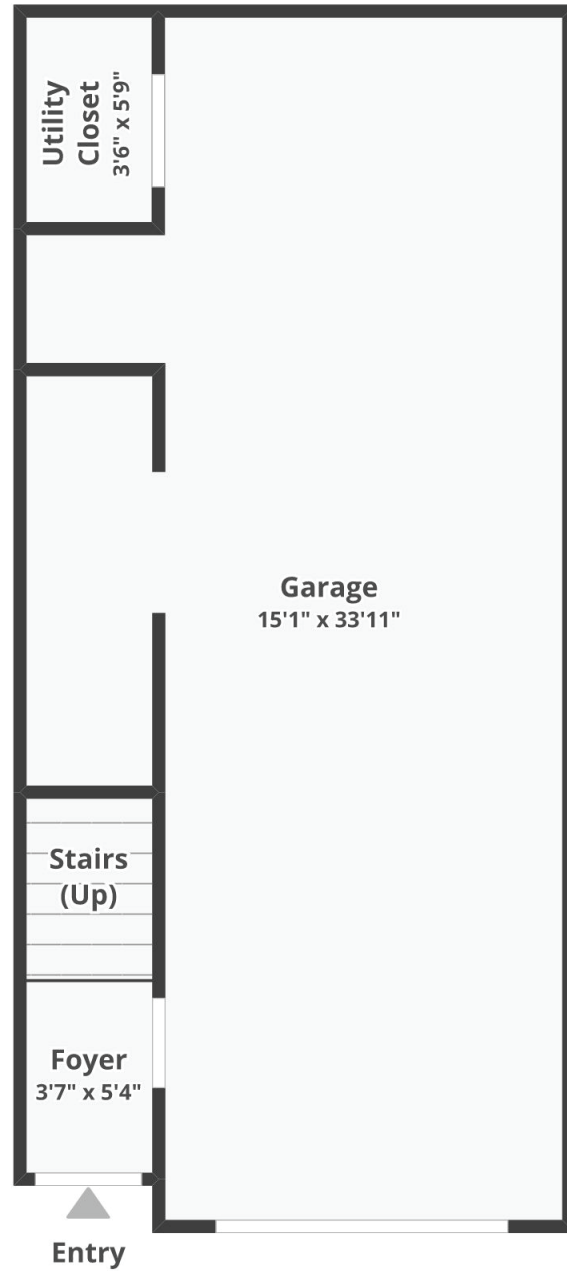

38519 Galway St

FLOOR 2

FLOOR 3

38519 Galway St

Main Floor

Floor plans/tour cannot be used for building or design purposes. Sizes and dimensions are approximate.

38519 Galway St

2nd Floor

Floor plans/tour cannot be used for building or design purposes. Sizes and dimensions are approximate.