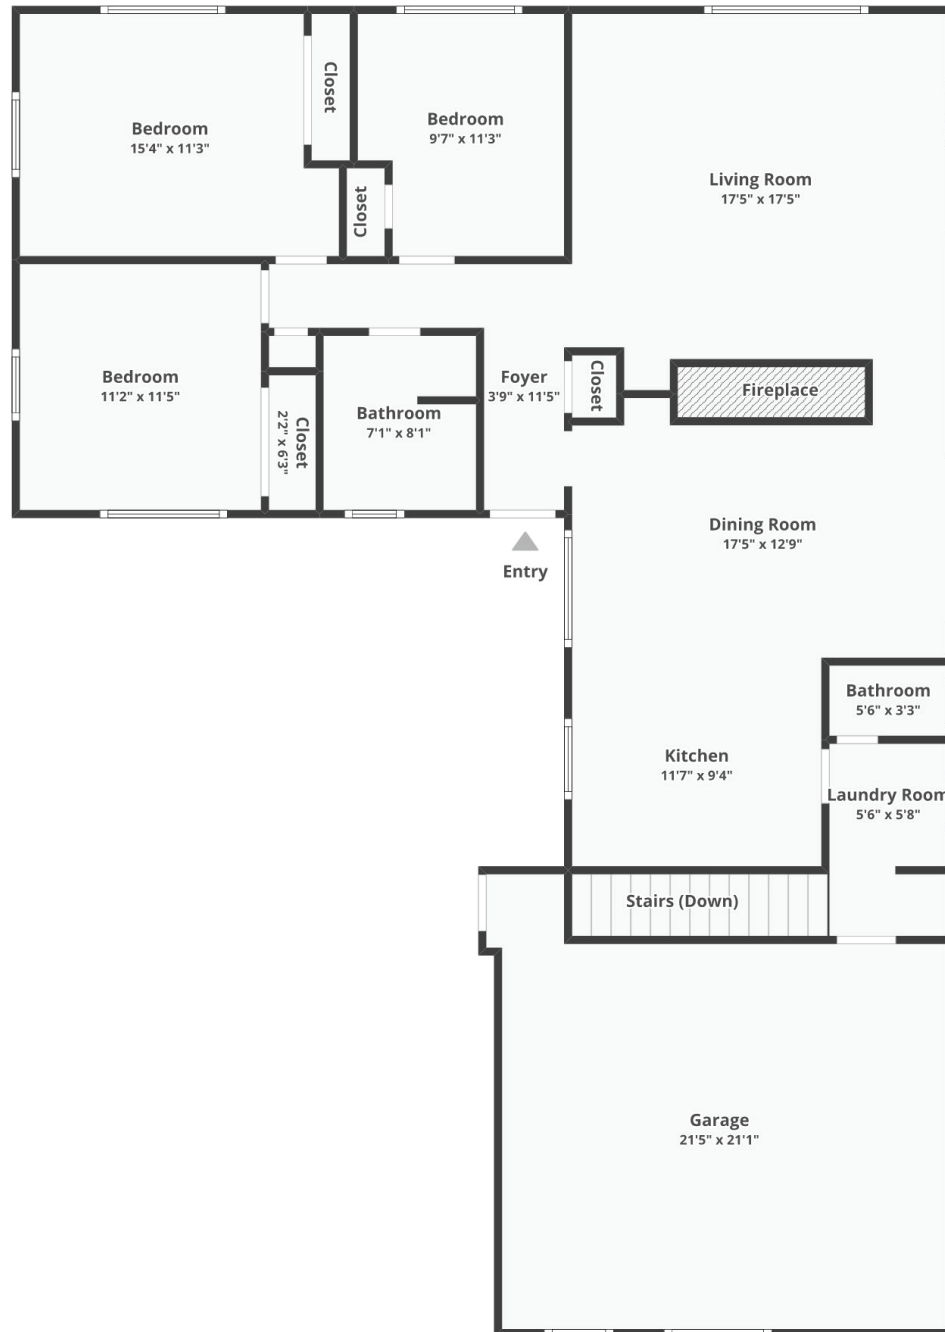

15561 SE Tong Rd

BASEMENT

15561 SE Tong Rd

Main Floor

Floor plans/tour cannot be used for building or design purposes. Sizes and dimensions are approximate.

15561 SE Tong Rd

Basement