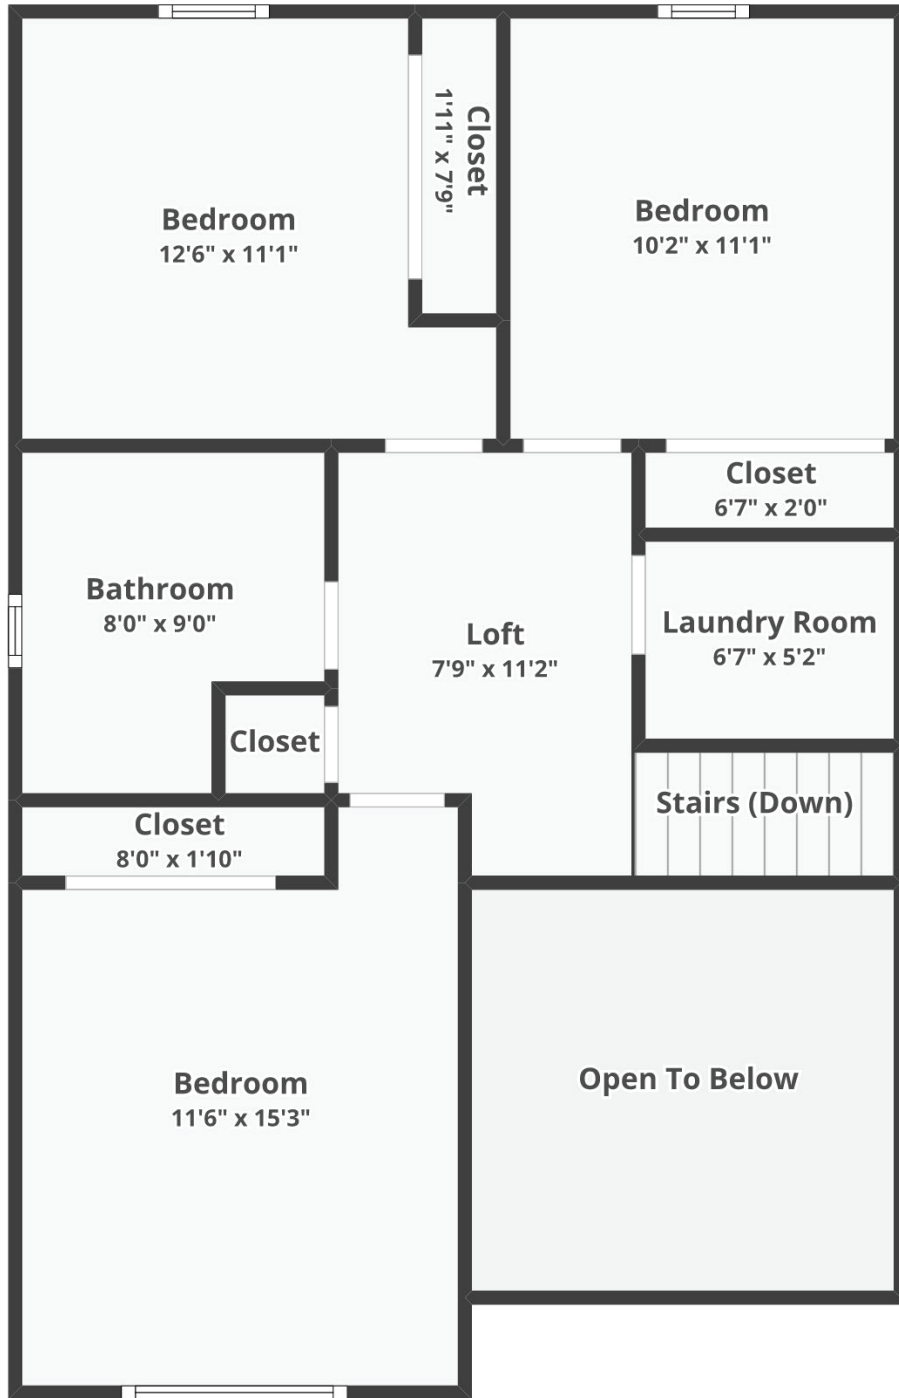

8241 N Bliss St

Main Floor

Floor plans/tour cannot be used for building or design purposes. Sizes and dimensions are approximate.

8241 N Bliss St

Main Floor

Floor plans/tour cannot be used for building or design purposes. Sizes and dimensions are approximate.
