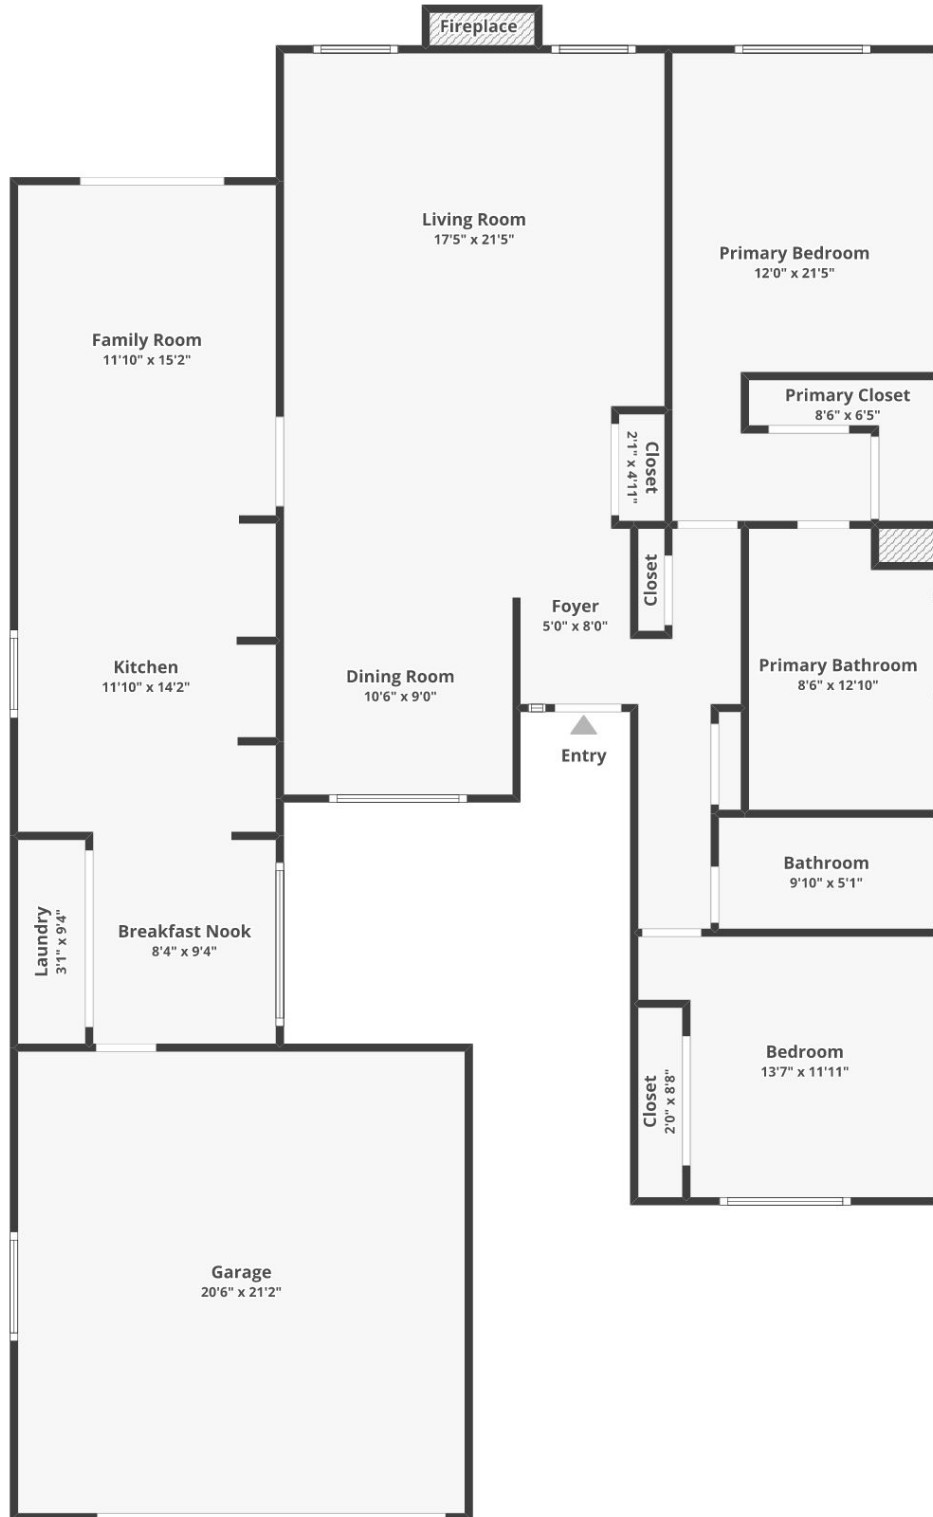

2105 NE 158th Ave

Main Floor

Floor plans/tour cannot be used for building or design purposes. Sizes and dimensions are approximate.