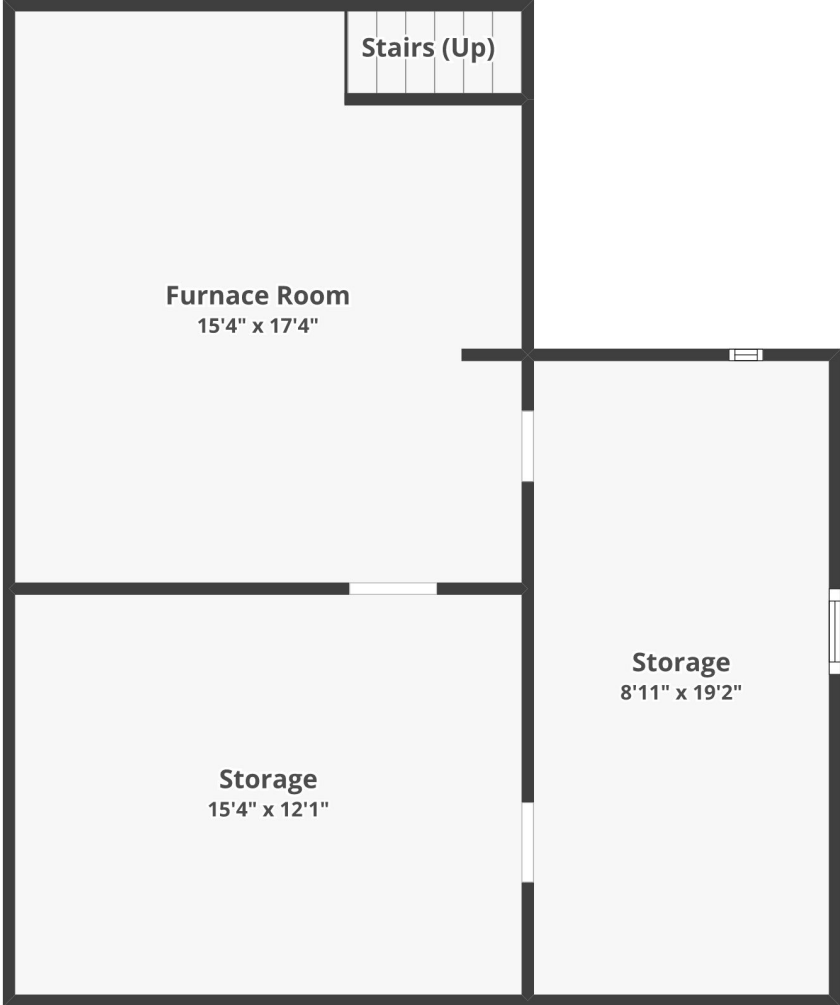

96 NE 74th Ave

Basement