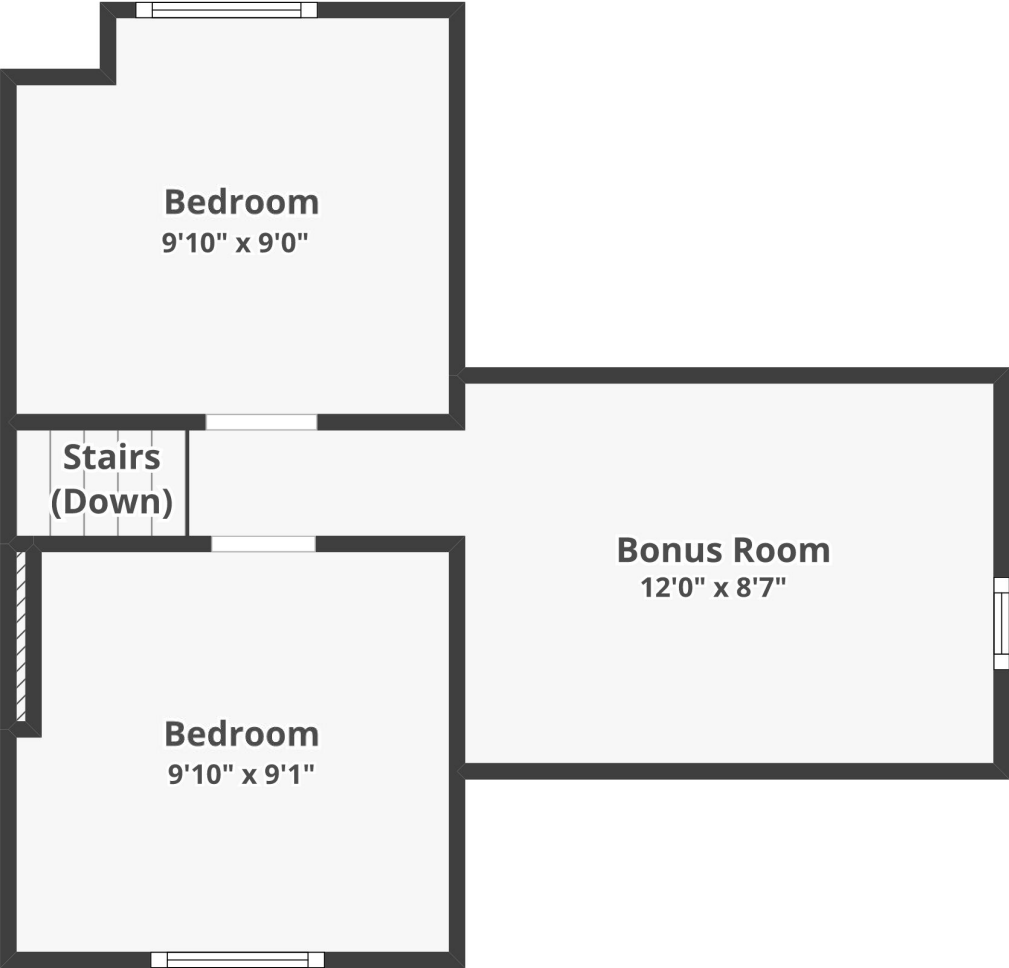

96 NE 74th Ave

2nd Floor