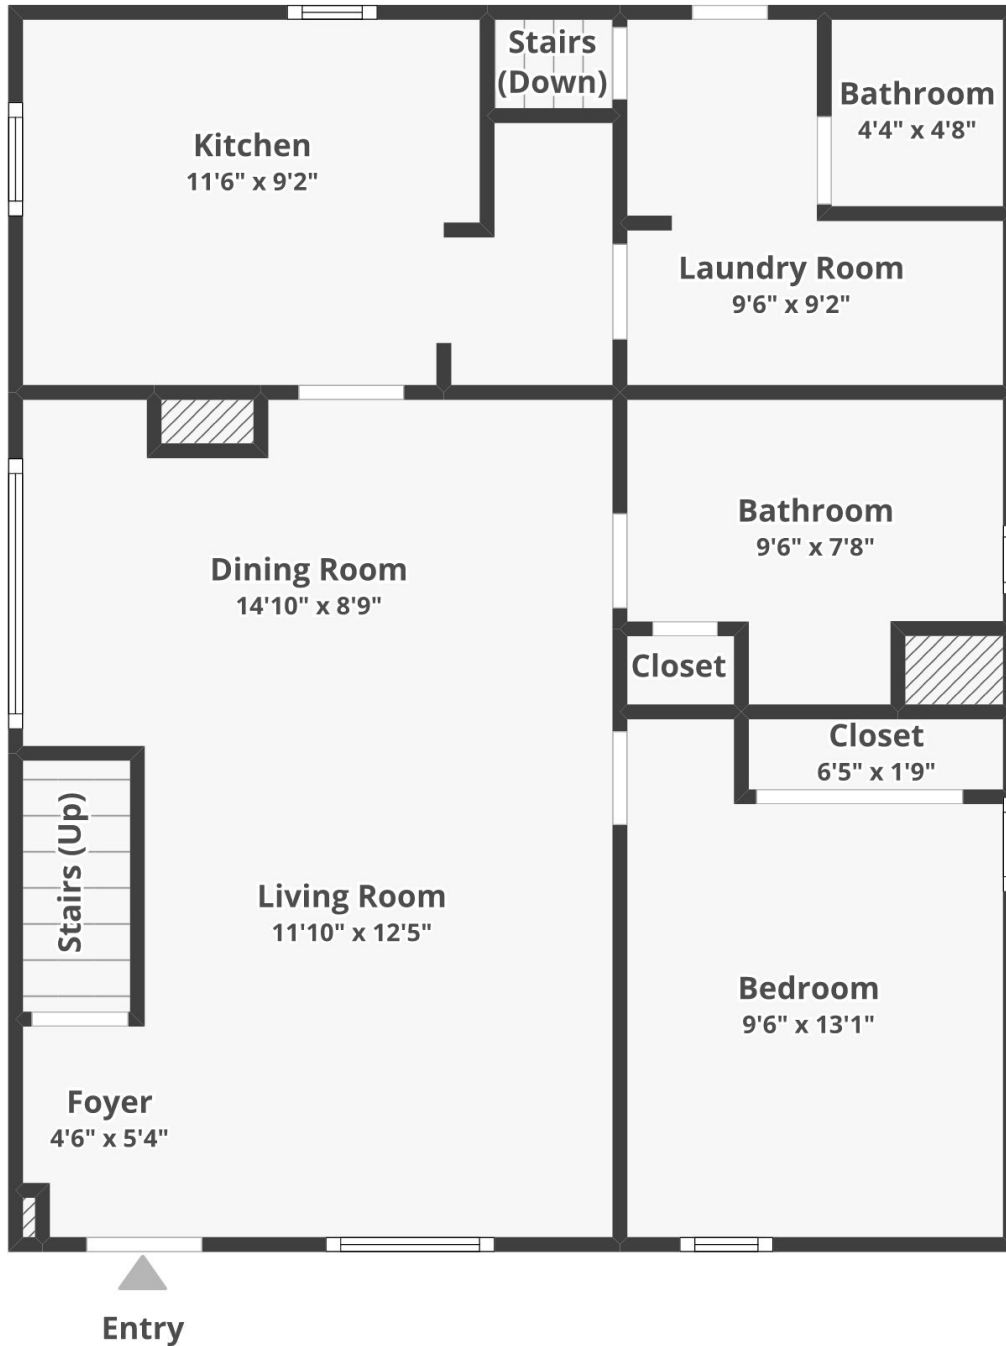

96 NE 74th Ave

Main Floor

Floor plans/tour cannot be used for building or design purposes. Sizes and dimensions are approximate.

96 NE 74th Ave

2nd Floor

Floor plans/tour cannot be used for building or design purposes. Sizes and dimensions are approximate.

96 NE 74th Ave

Basement

Floor plans/tour cannot be used for building or design purposes. Sizes and dimensions are approximate.
