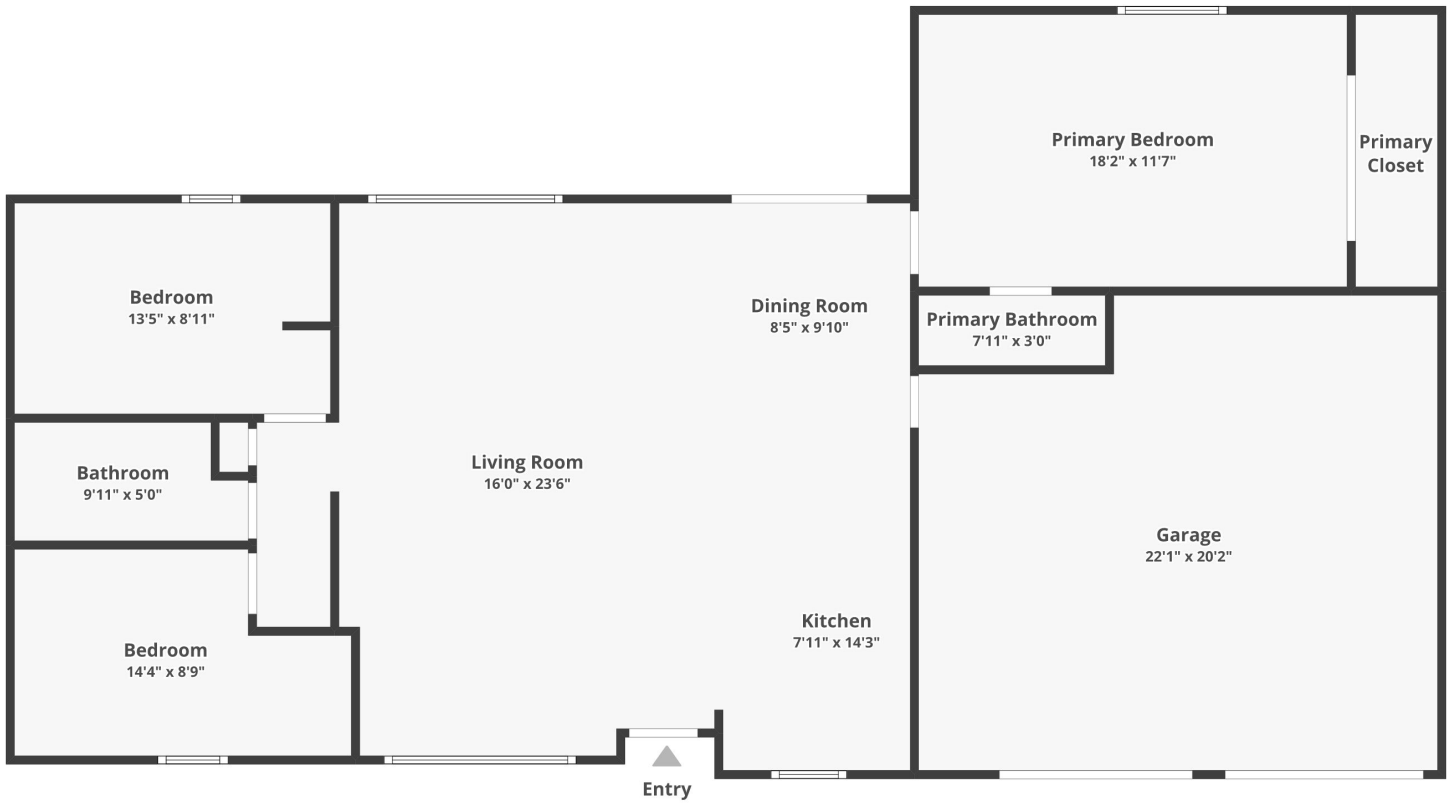

6720 SW Wilson Ave

Floor plans/tour cannot be used for building or design purposes. Sizes and dimensions are approximate.
