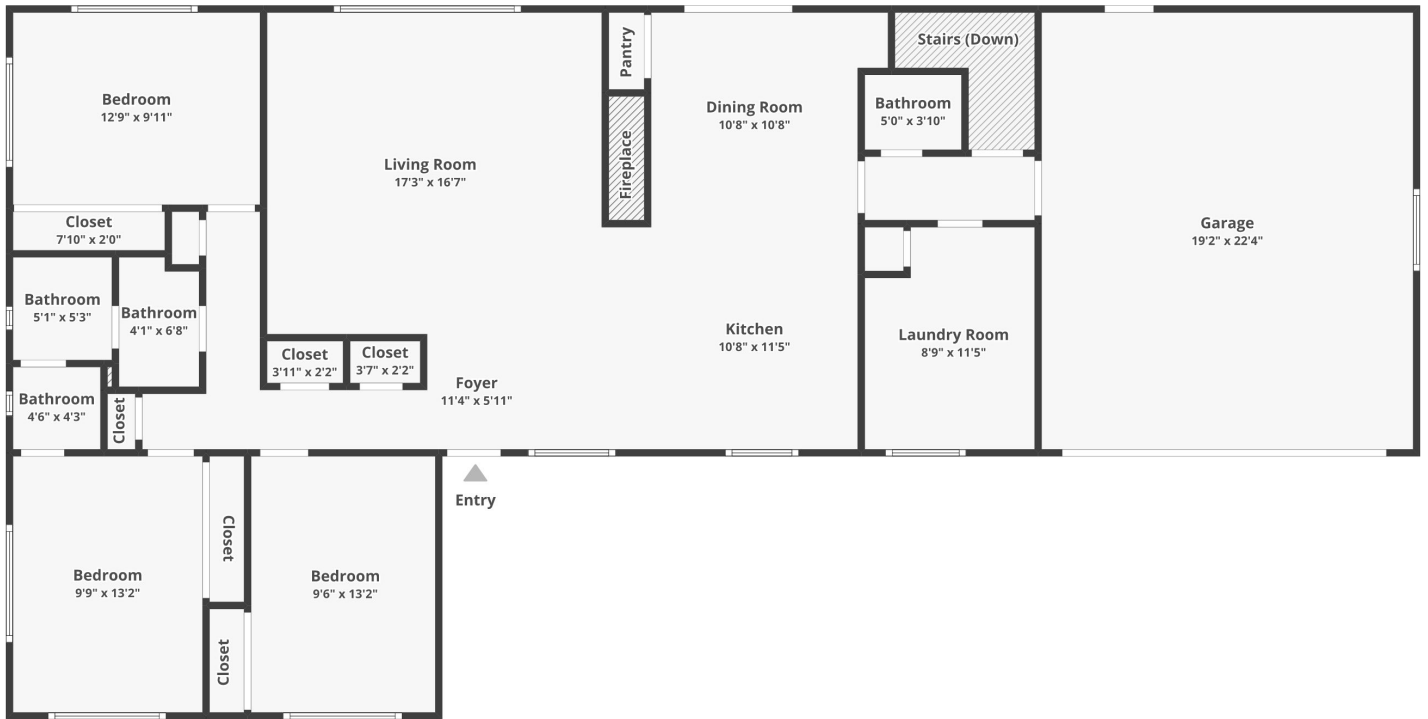

14135 SE Ellis St

Main Floor