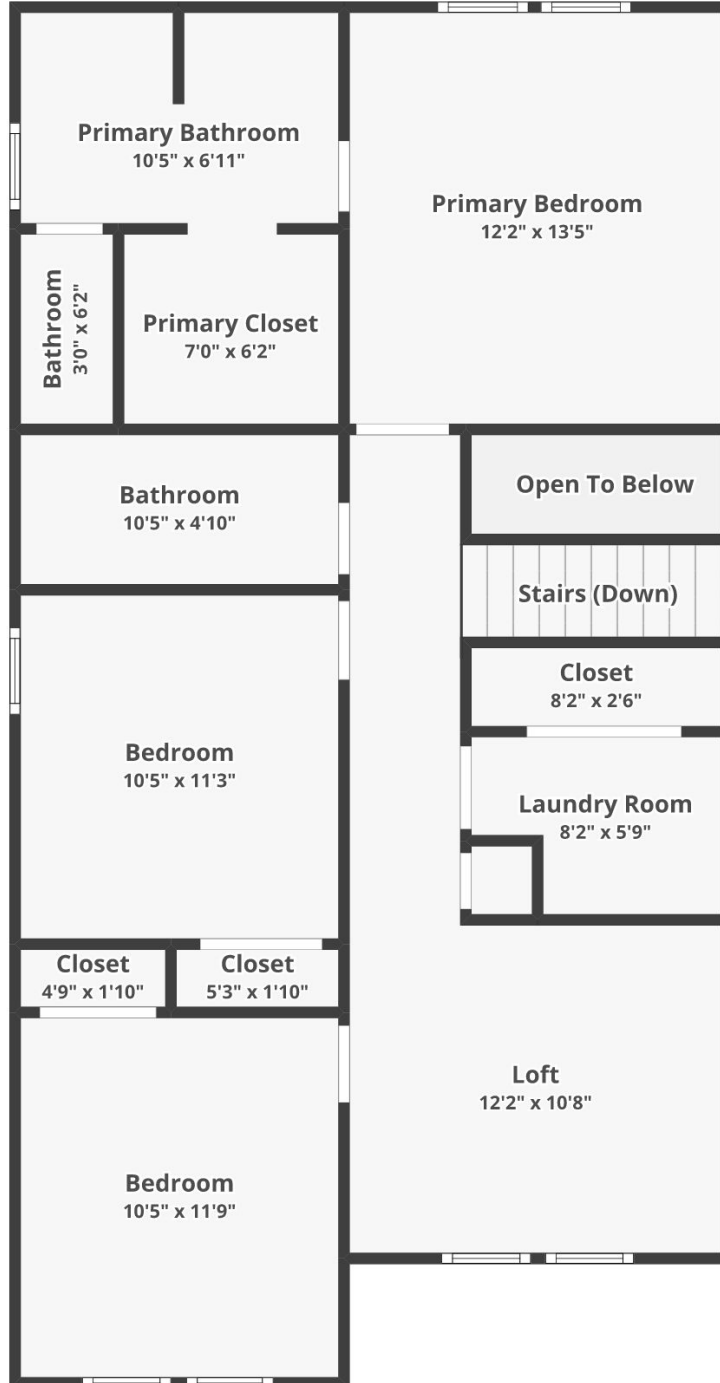

800 Ben Brown Ln

Main Floor

Floor plans/tour cannot be used for building or design purposes. Sizes and dimensions are approximate.

800 Ben Brown Ln

2nd Floor

Floor plans/tour cannot be used for building or design purposes. Sizes and dimensions are approximate.
