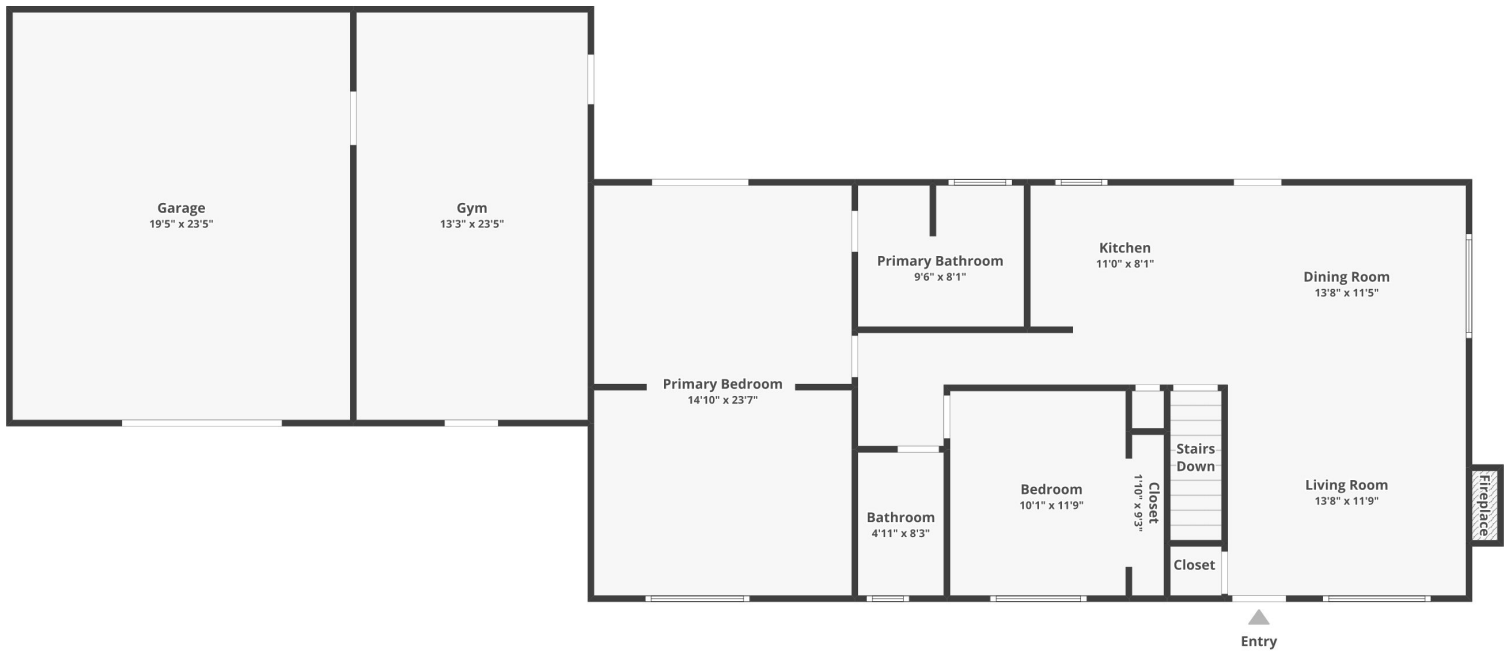

7715 N Seneca St

Main Floor

Floor plans/tour cannot be used for building or design purposes. Sizes and dimensions are approximate.

7715 N Seneca St

Basement

Floor plans/tour cannot be used for building or design purposes. Sizes and dimensions are approximate.
