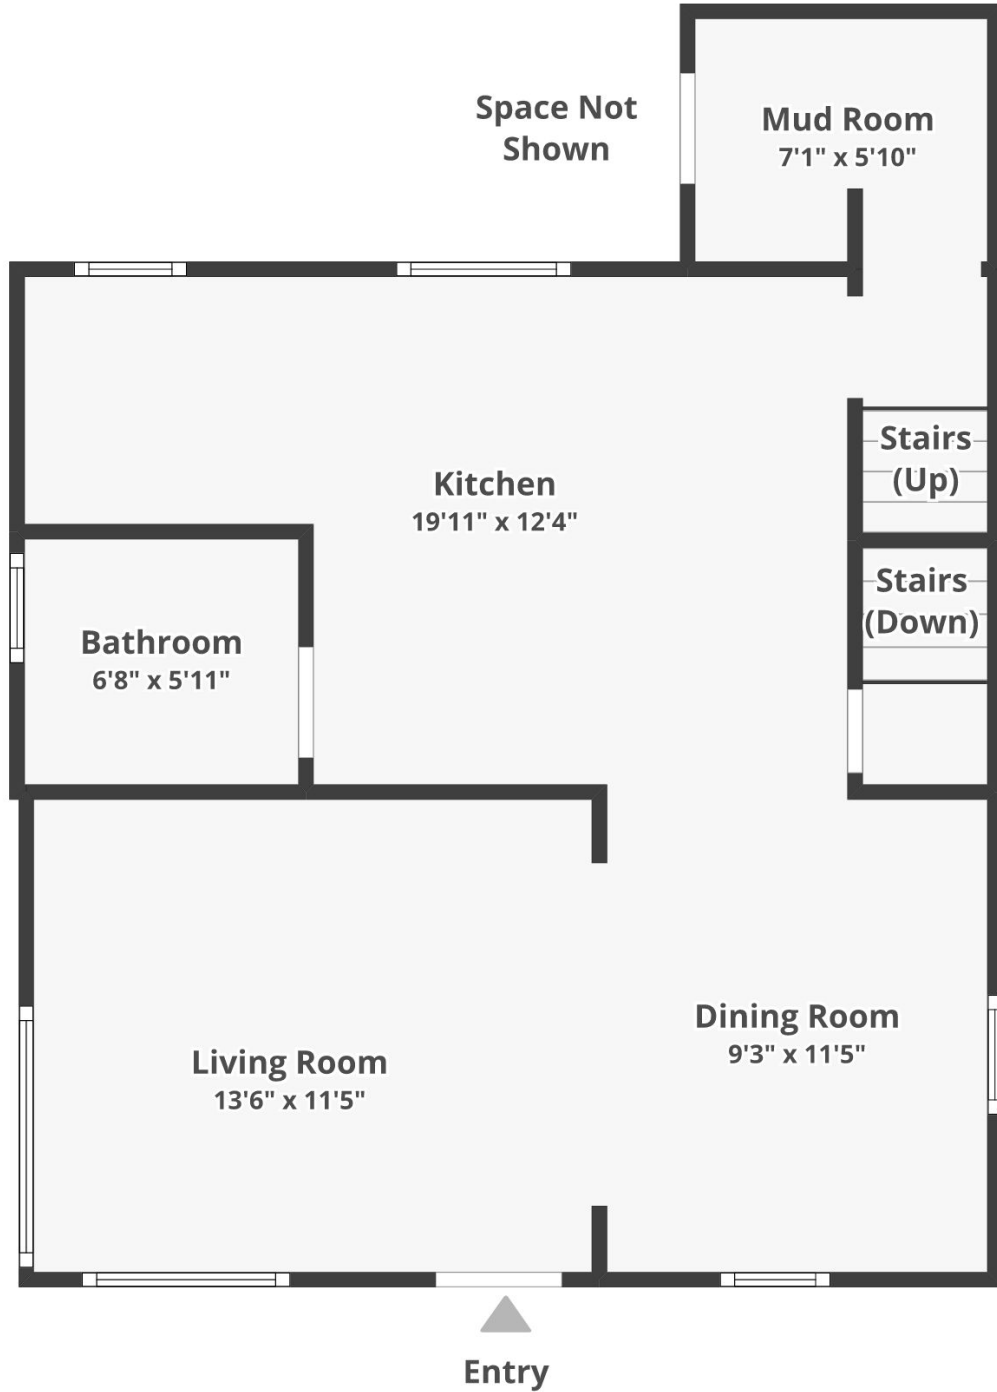

# 4004 SE 80th Ave

---

## Main Floor

Floor plans/tour cannot be used for building or design purposes. Sizes and dimensions are approximate.

---

**4004 SE 80th Ave**

---

**2nd Floor**

Floor plans/tour cannot be used for building or design purposes. Sizes and dimensions are approximate.

---

**4004 SE 80th Ave**

---

**Basement**

Floor plans/tour cannot be used for building or design purposes. Sizes and dimensions are approximate.

---