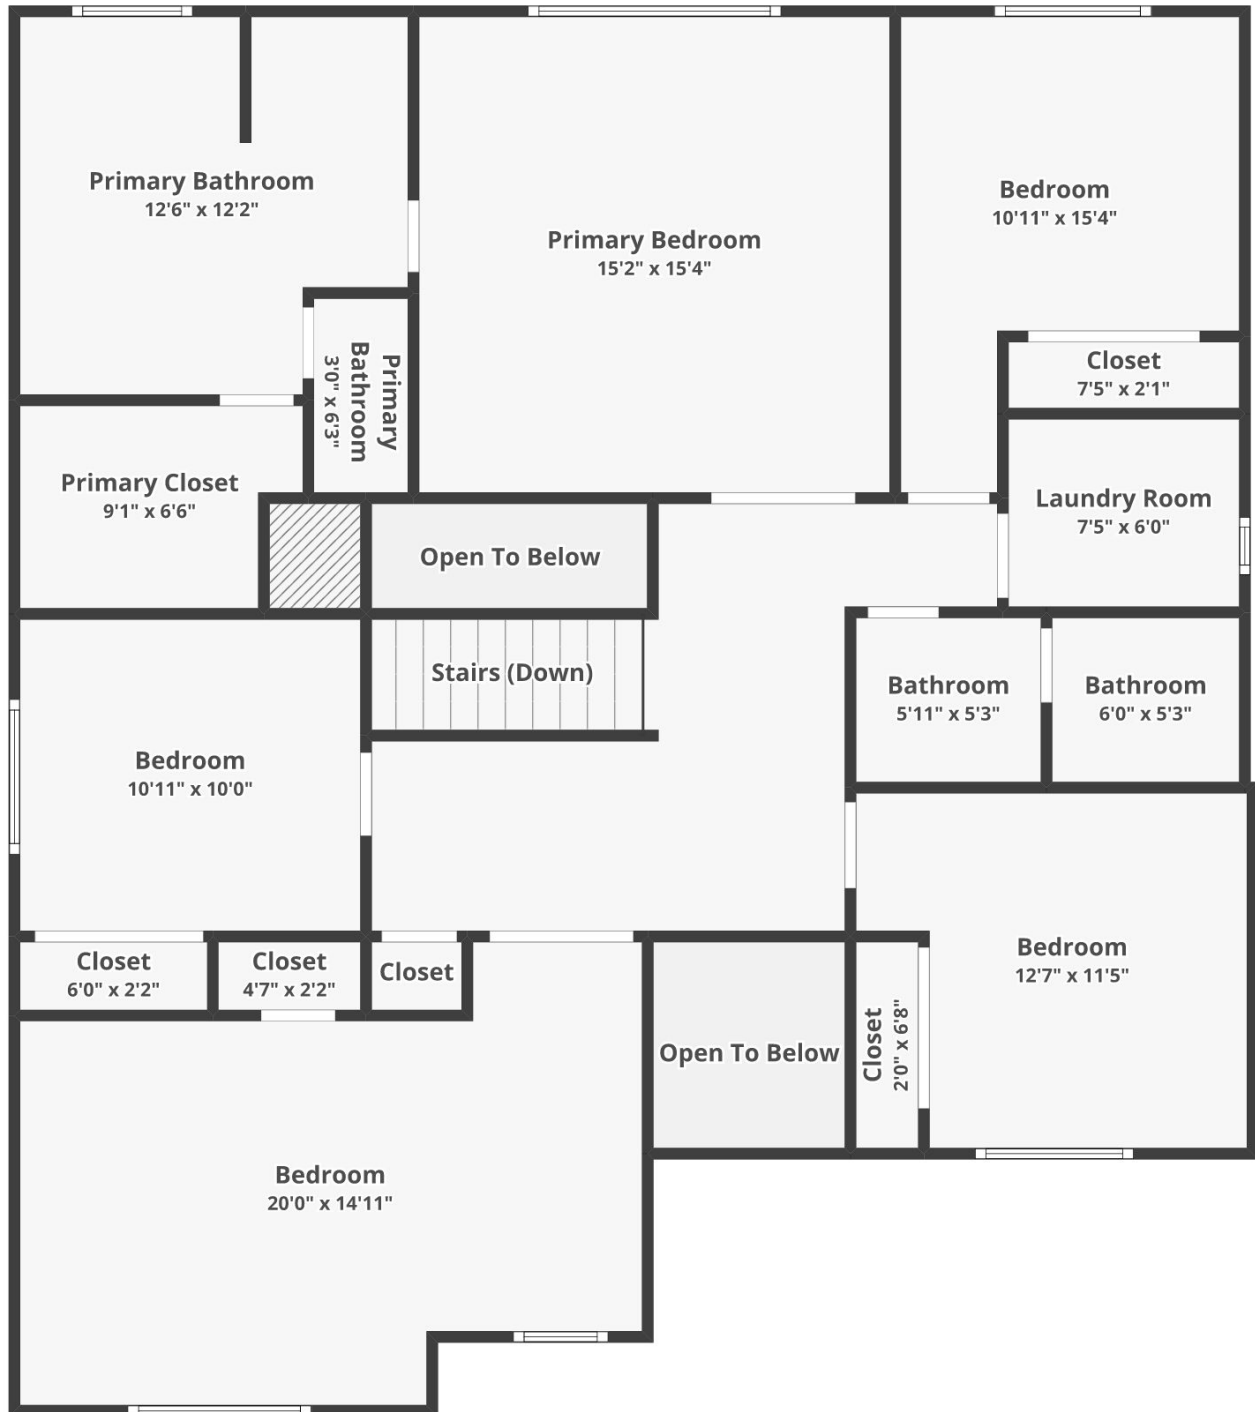

21082 SW Copper Ter

Main Floor

Floor plans/tour cannot be used for building or design purposes. Sizes and dimensions are approximate.

21082 SW Copper Ter

2nd Floor

Floor plans/tour cannot be used for building or design purposes. Sizes and dimensions are approximate.