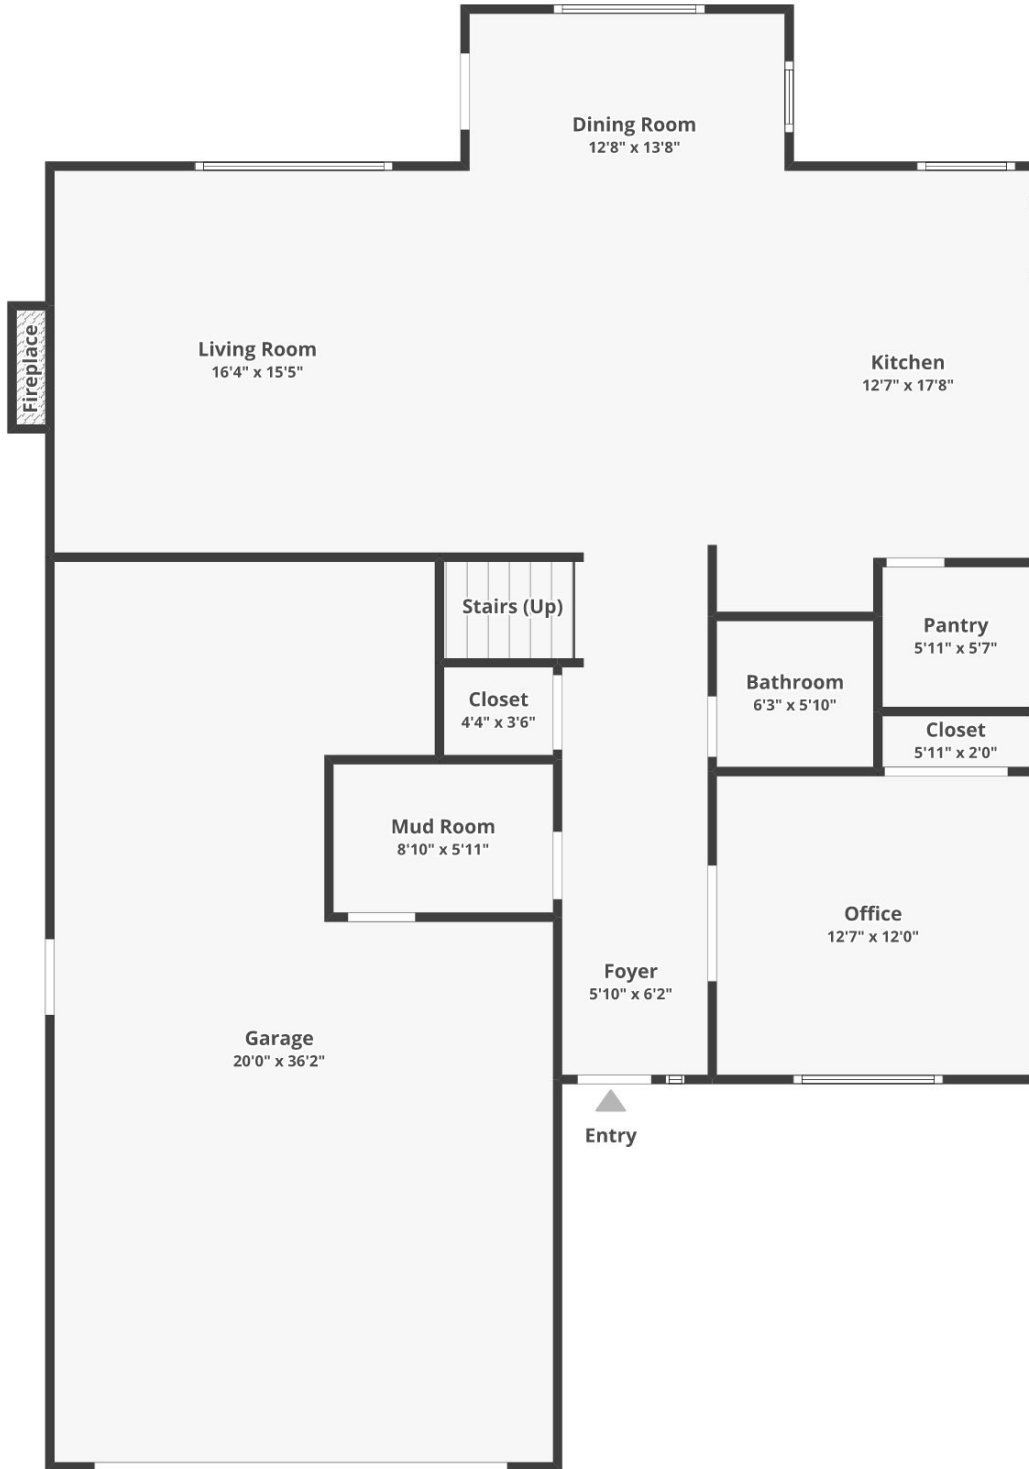

21082 SW Copper Ter

Main Floor

Floor plans/tour cannot be used for building or design purposes. Sizes and dimensions are approximate.

21082 SW Copper Ter

2nd Floor

Floor plans/tour cannot be used for building or design purposes. Sizes and dimensions are approximate.