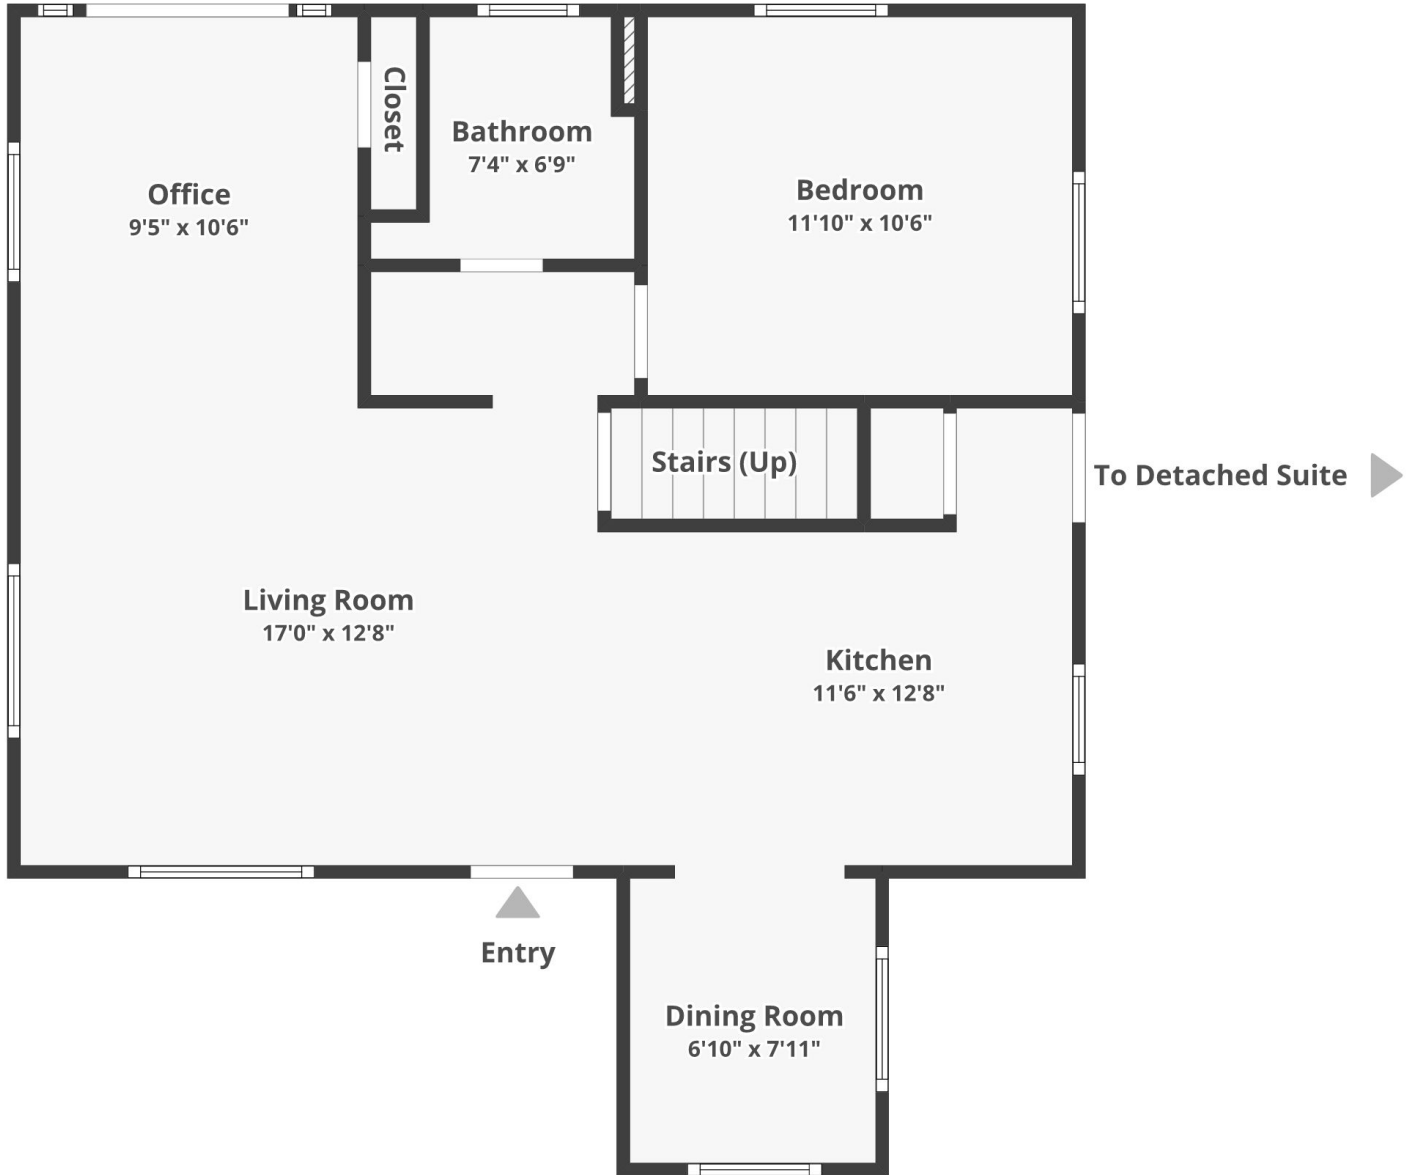

721 NE 94th Ave

Main Floor

Floor plans/tour cannot be used for building or design purposes. Sizes and dimensions are approximate.

721 NE 94th Ave

2nd Floor

Floor plans/tour cannot be used for building or design purposes. Sizes and dimensions are approximate.

721 NE 94th Ave

Garage

Floor plans/tour cannot be used for building or design purposes. Sizes and dimensions are approximate.
