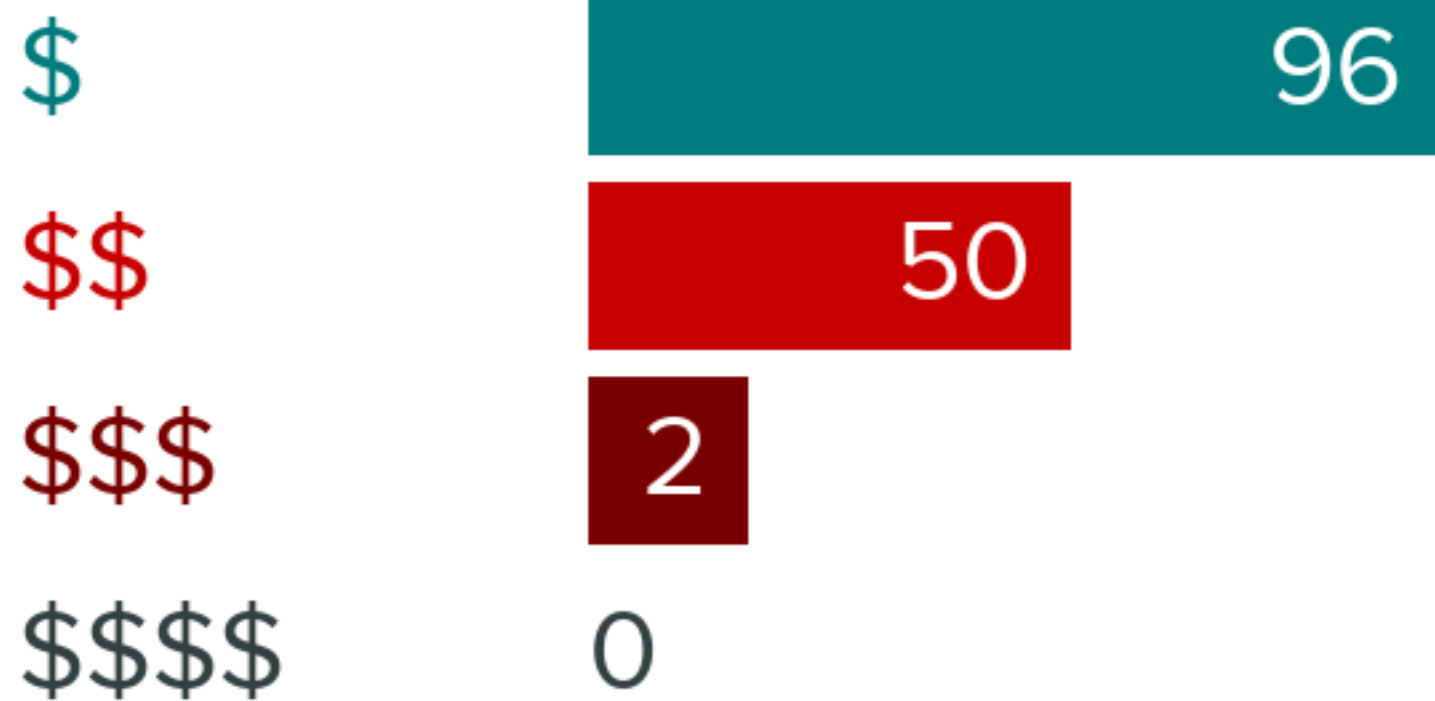

465 SOUTHWEST 207TH AVENUE, ALOHA, OR 97006

FOOD REPORT

NEIGHBORHOOD EATS

This home is located near **146** moderately priced restaurants and has an **above average** variety of cuisines.

153

WITHIN 5 MILES