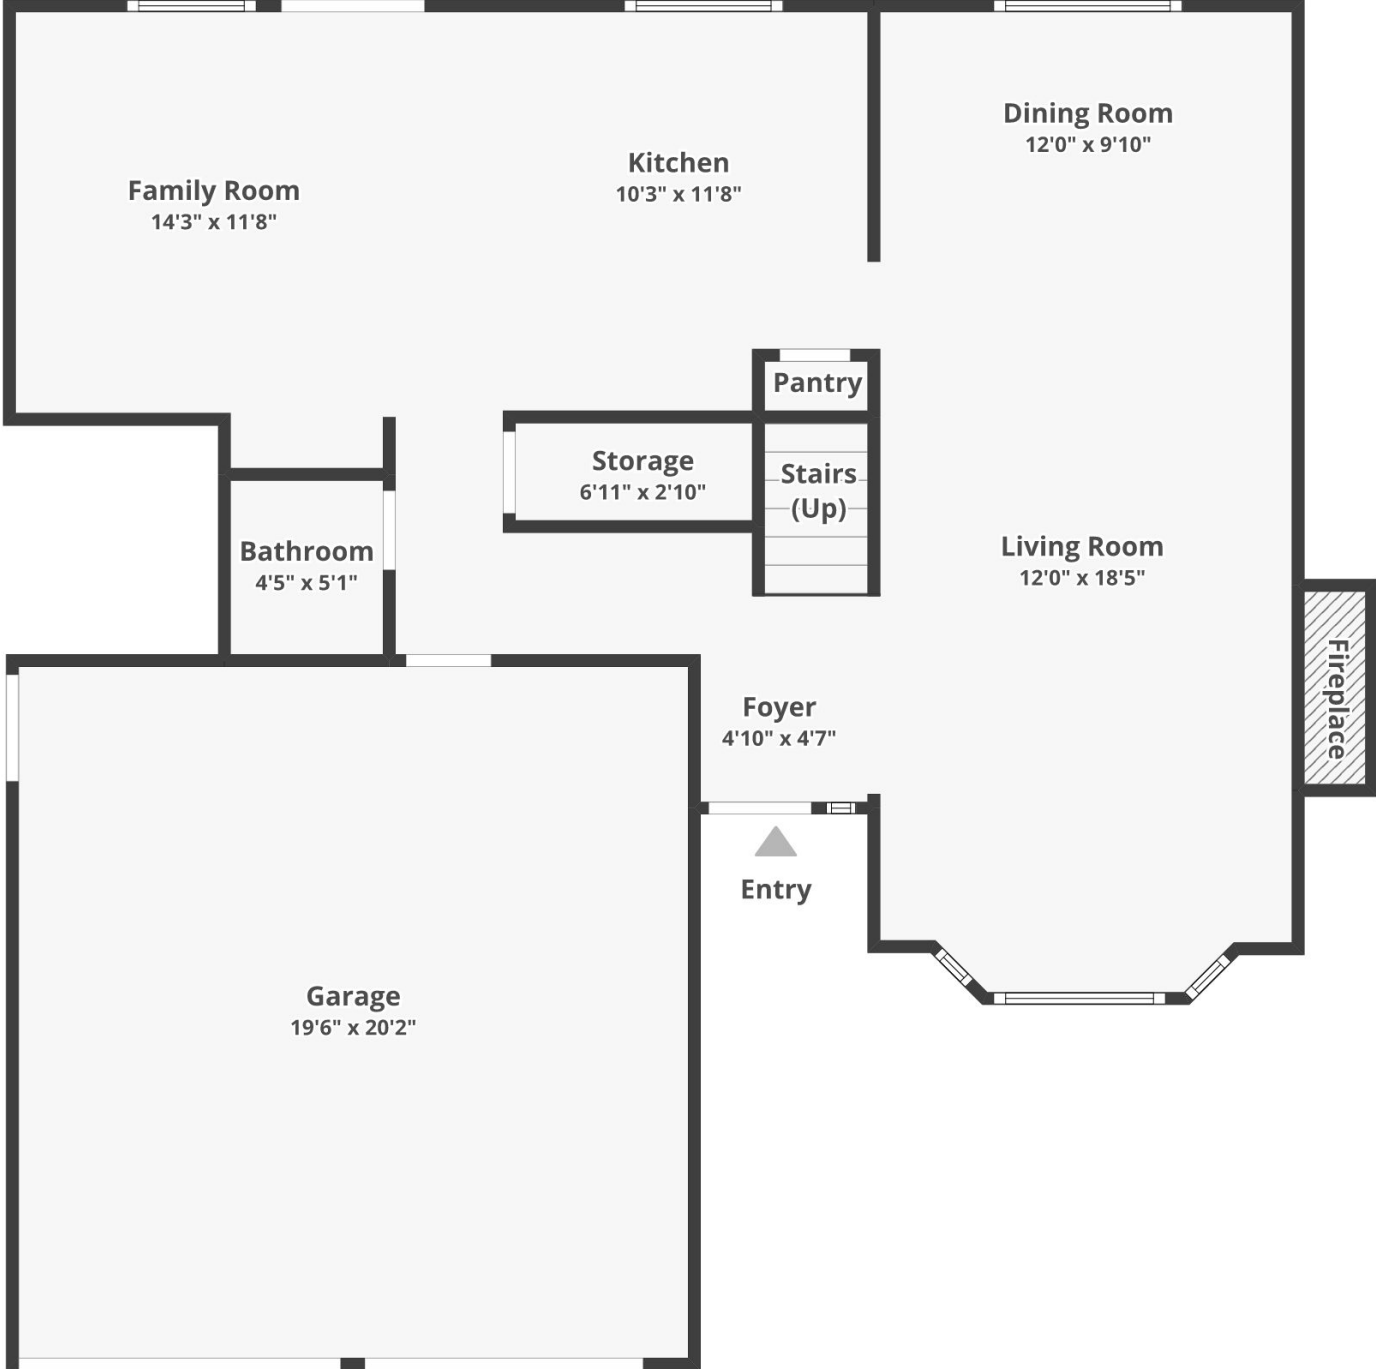

465 SW 207th Ave

Main Floor

Floor plans/tour cannot be used for building or design purposes. Sizes and dimensions are approximate.

465 SW 207th Ave

2nd Floor

Floor plans/tour cannot be used for building or design purposes. Sizes and dimensions are approximate.
