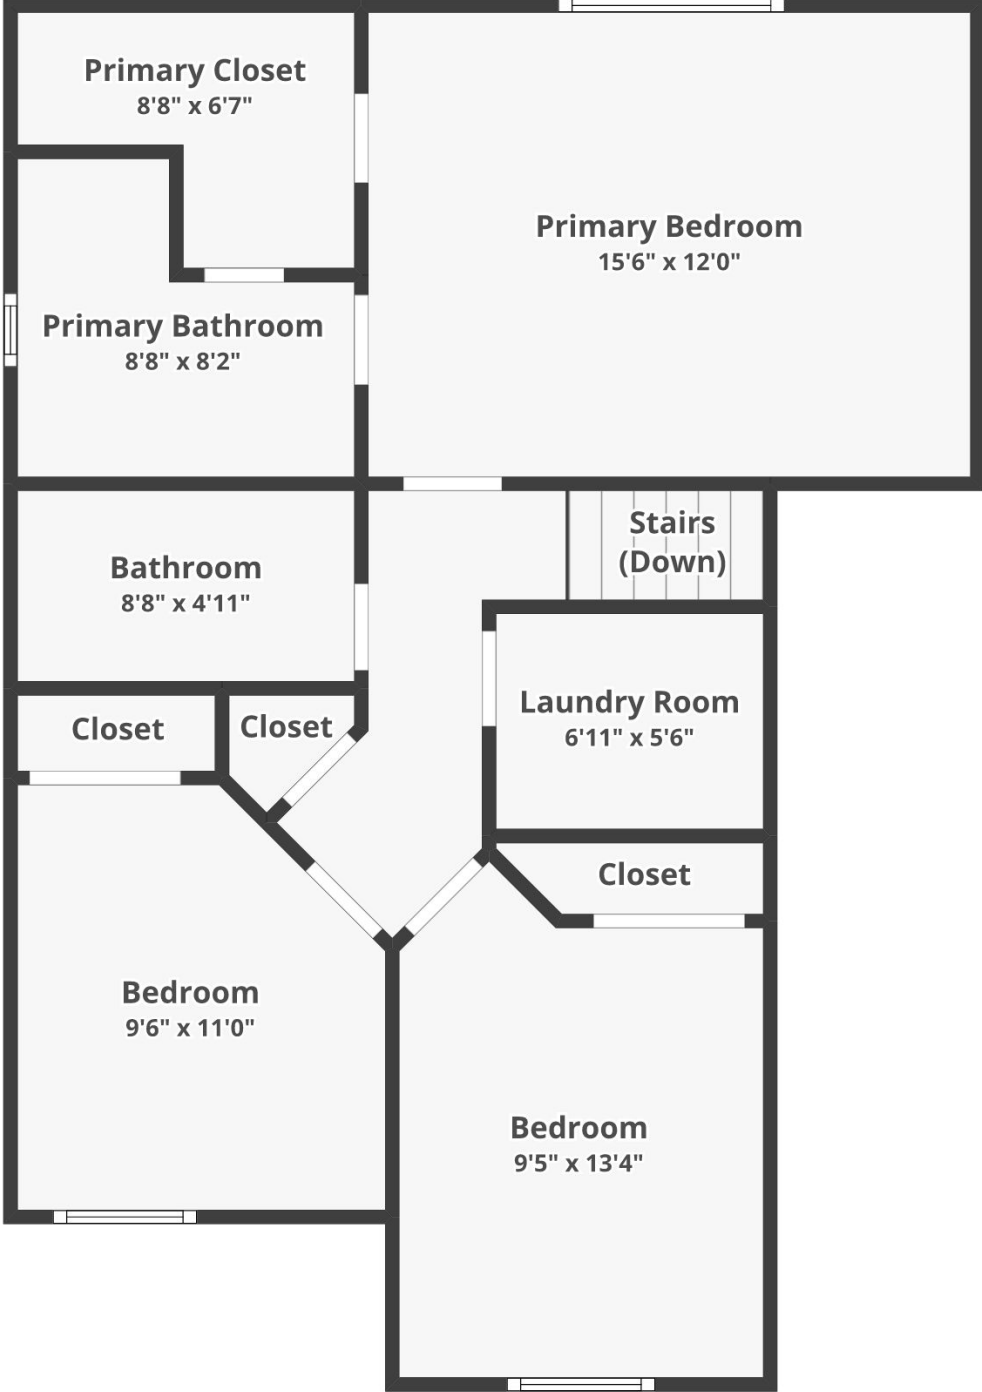

465 SW 207th Ave

Main Floor

Floor plans/tour cannot be used for building or design purposes. Sizes and dimensions are approximate.

465 SW 207th Ave

2nd Floor

Floor plans/tour cannot be used for building or design purposes. Sizes and dimensions are approximate.
