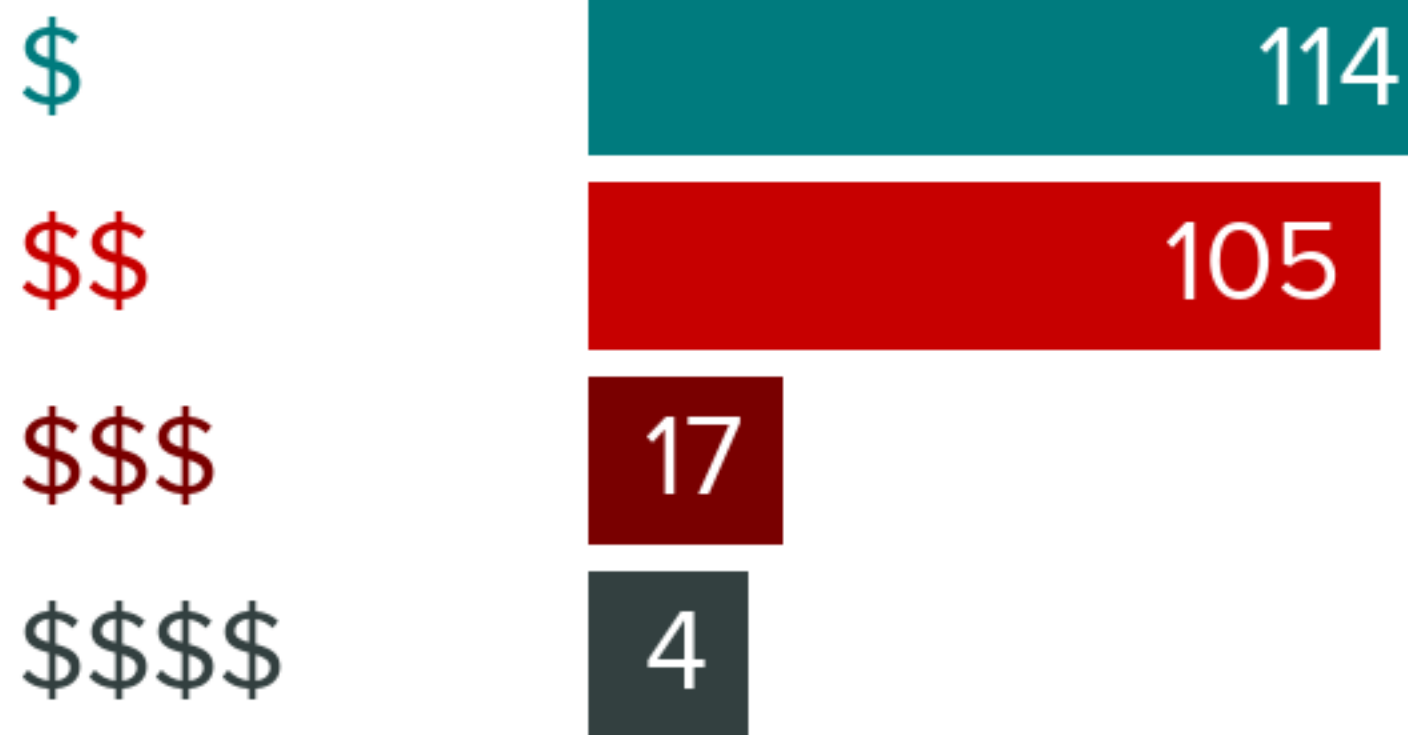

52
PARKS

WITHIN
10 MILES

6
HIKING

21
GOLF COURSES

8
DOG PARKS

4105 NORTHEAST 77TH AVENUE, PORTLAND, OR 97218

FOOD REPORT

NEIGHBORHOOD EATS

This home is located near **219** moderately priced restaurants and has an **above average** variety of cuisines.

250

WITHIN 5 MILES

GOOD EATS BY CATEGORY

AMERICAN	80
BARS	26
FAST FOOD	21
CAFES, COFFEE AND TEA	15
SEAFOOD	12
VEGAN AND VEGETARIAN	10
INTERNATIONAL	9
SPORTS BARS	9
MEXICAN	9
OTHER	18