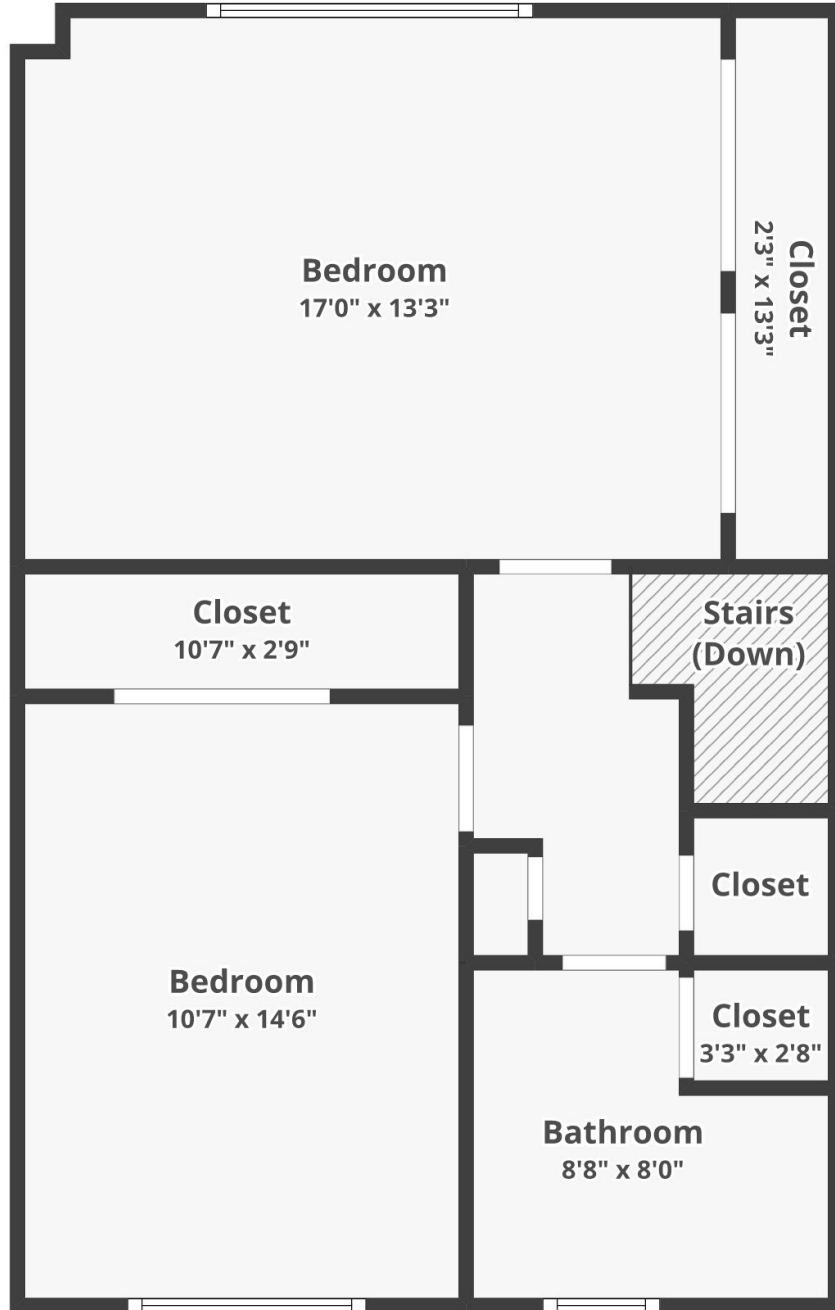

3122 SE Chestnut St

Main Floor

Floor plans/tour cannot be used for building or design purposes. Sizes and dimensions are approximate.

3122 SE Chestnut St

2nd Floor

Floor plans/tour cannot be used for building or design purposes. Sizes and dimensions are approximate.
