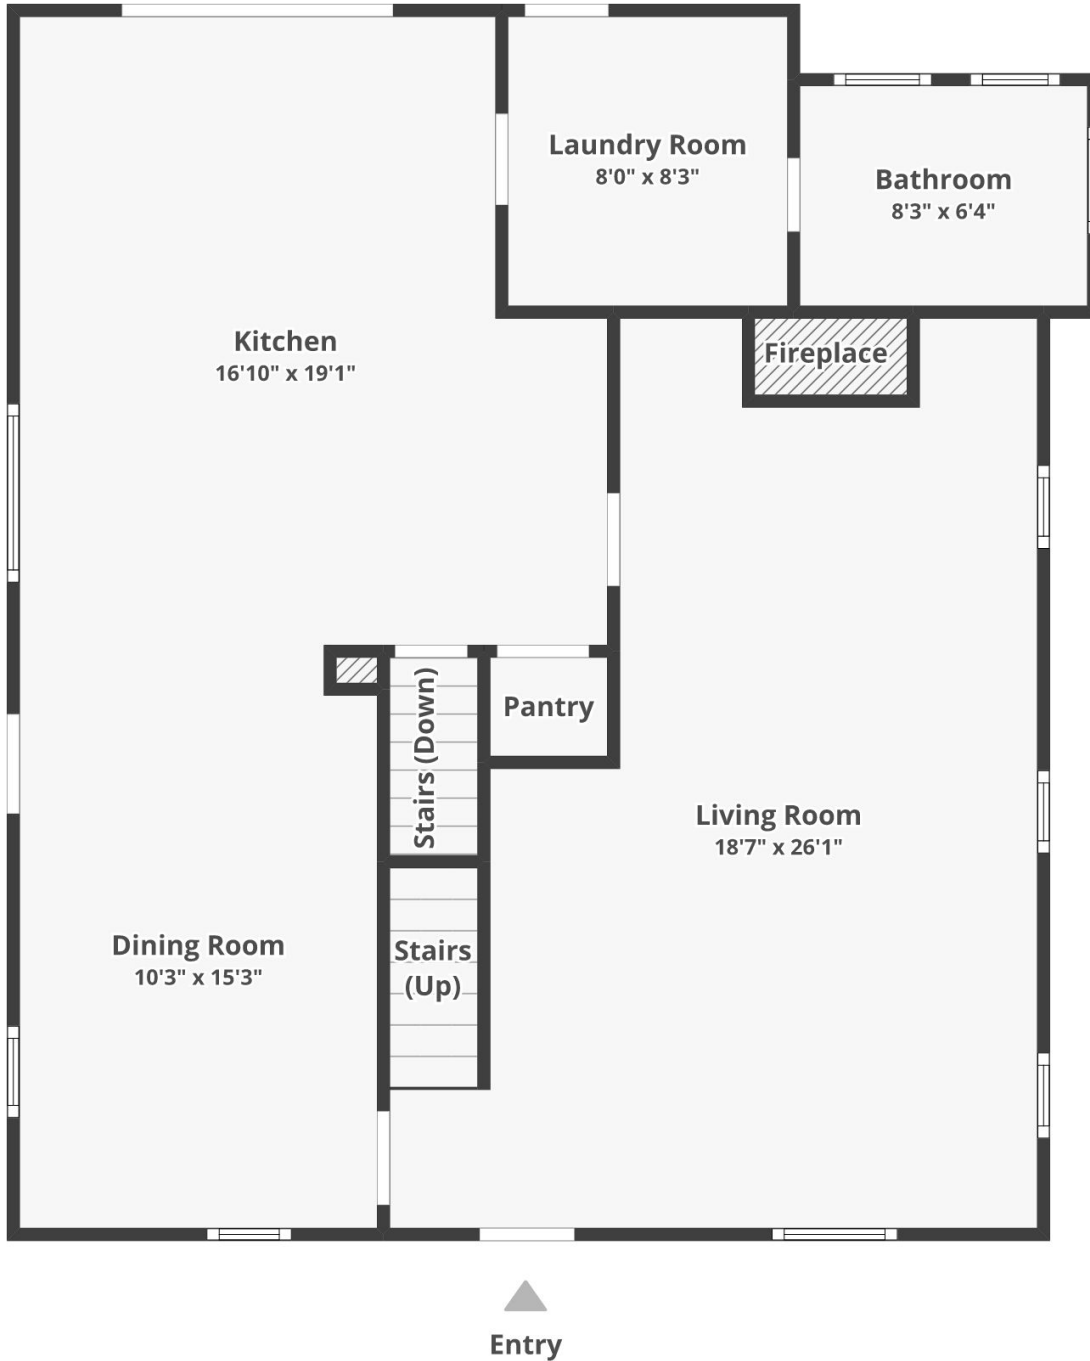

636 SE Umatilla St

Basement

Floor plans/tour cannot be used for building or design purposes. Sizes and dimensions are approximate.

636 SE Umatilla St

Main Floor

Floor plans/tour cannot be used for building or design purposes. Sizes and dimensions are approximate.

636 SE Umatilla St

2nd Floor

Floor plans/tour cannot be used for building or design purposes. Sizes and dimensions are approximate.
