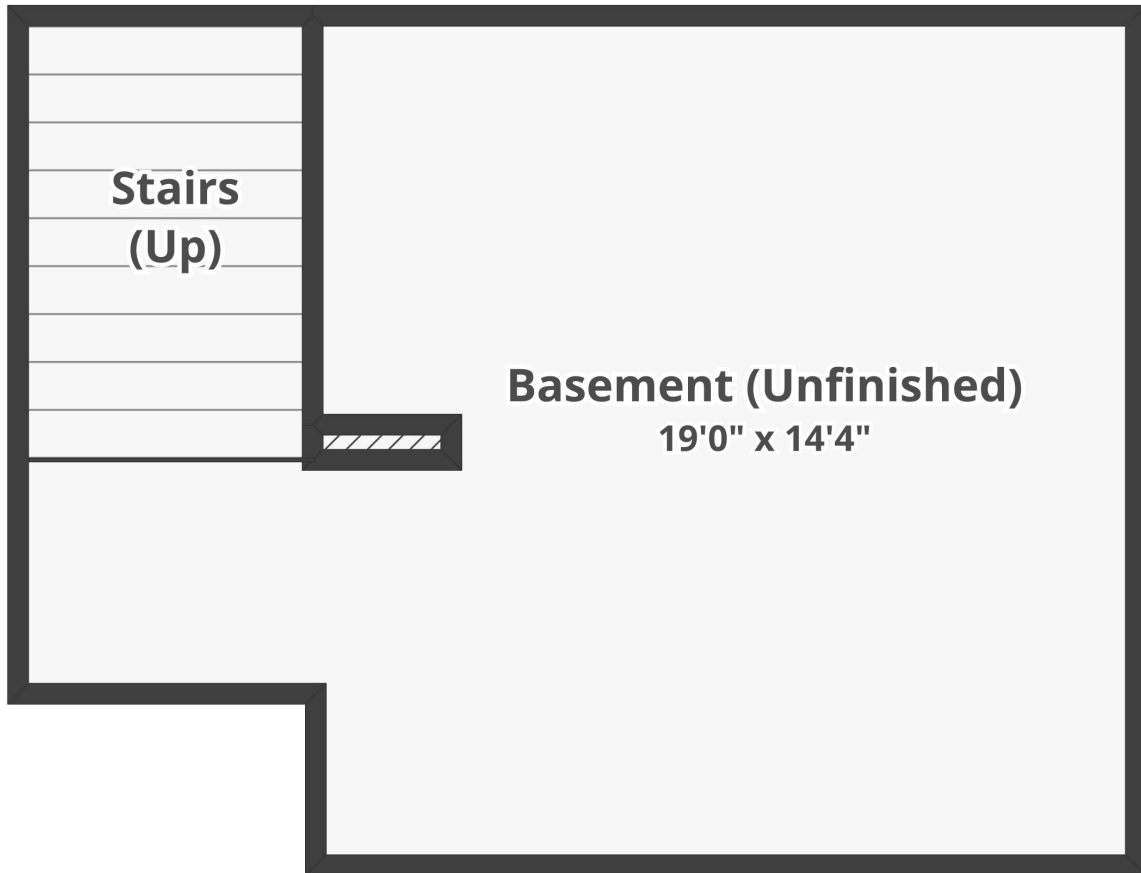

636 SE Umatilla St

Basement