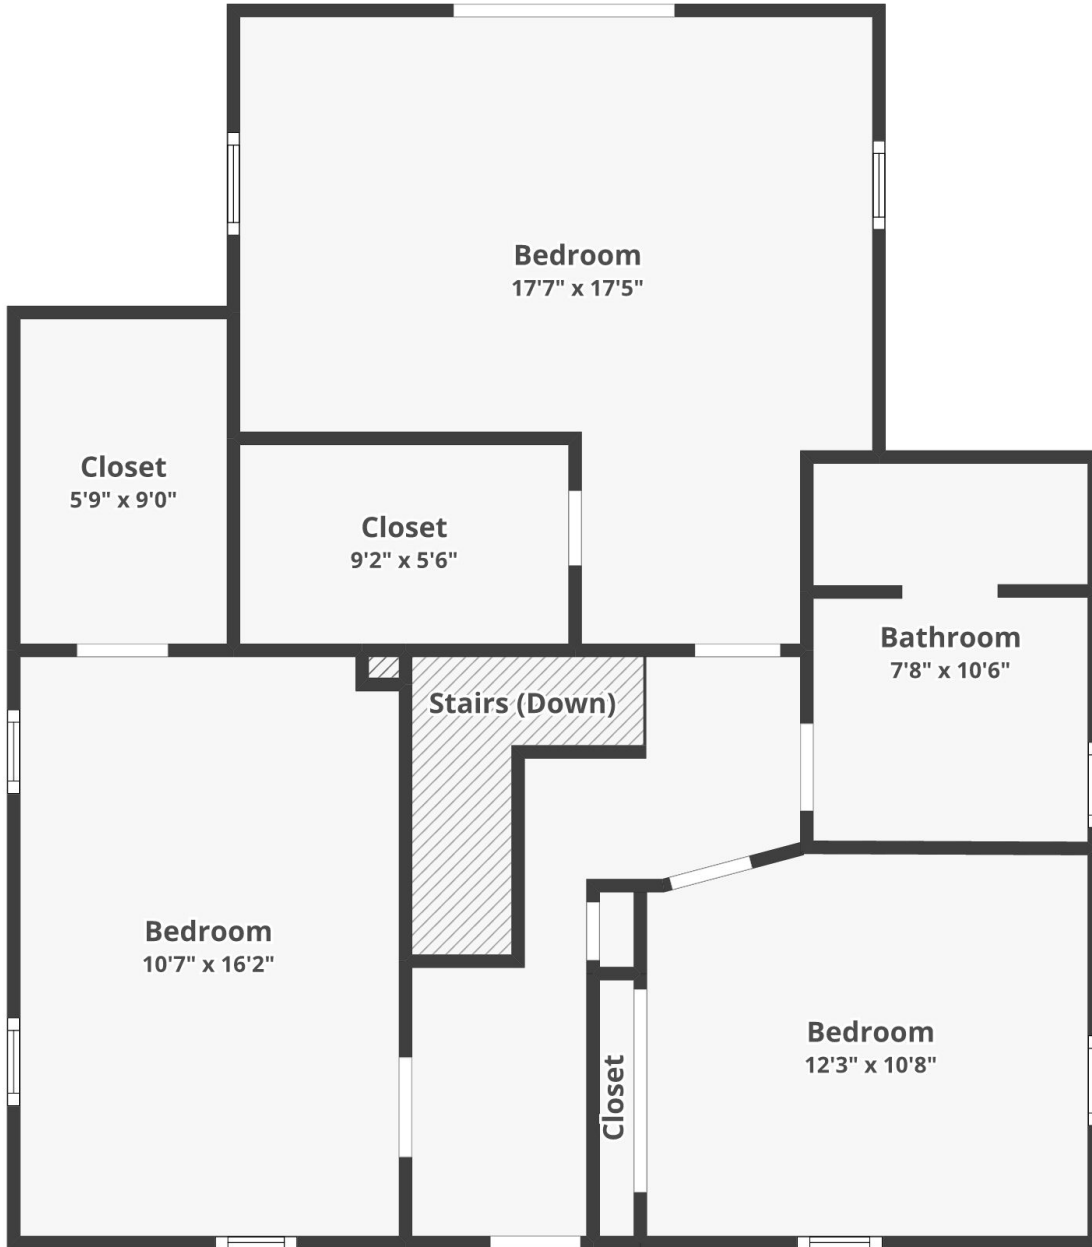

636 SE Umatilla St

Basement

Floor plans/tour cannot be used for building or design purposes. Sizes and dimensions are approximate.

636 SE Umatilla St

Main Floor

Floor plans/tour cannot be used for building or design purposes. Sizes and dimensions are approximate.

636 SE Umatilla St

2nd Floor

Floor plans/tour cannot be used for building or design purposes. Sizes and dimensions are approximate.
