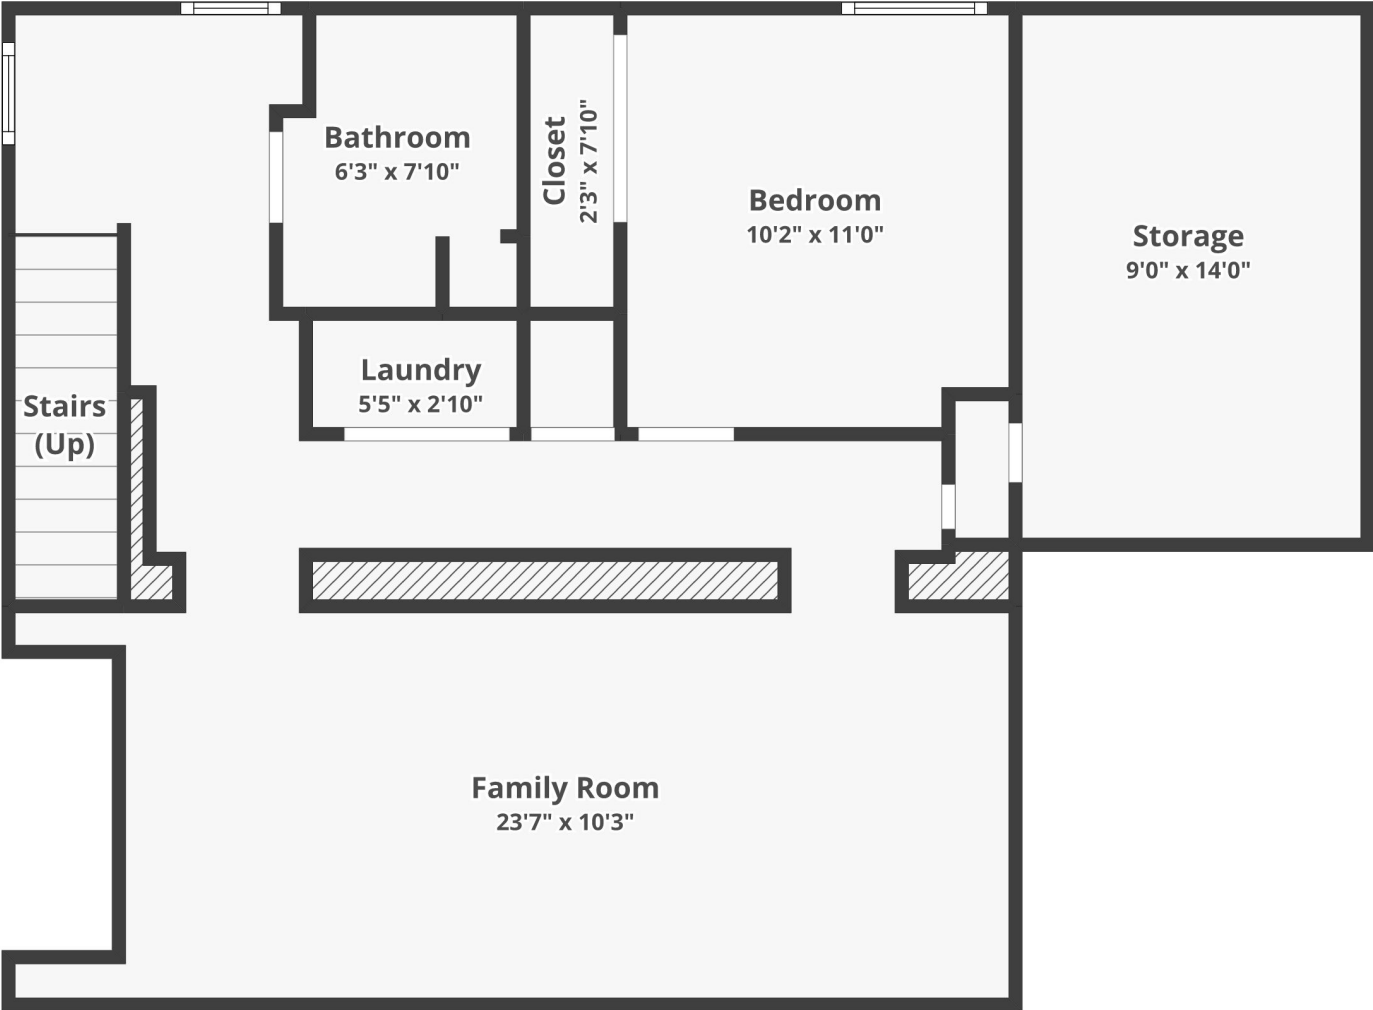

2717 SE 70th Ave

Basement