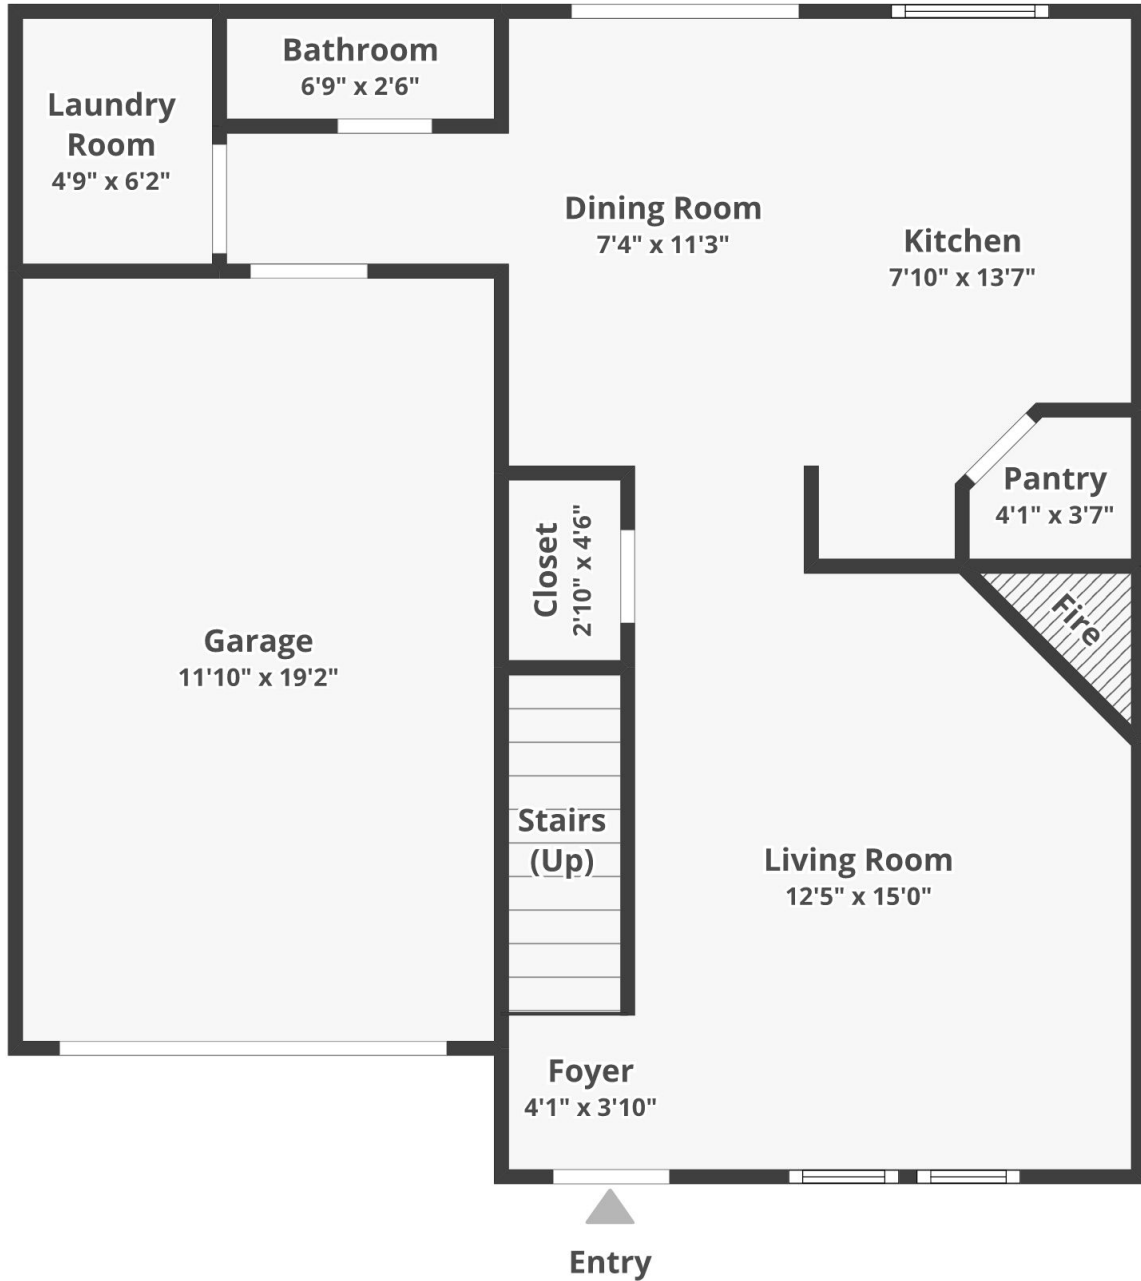

18631 SW Tara Meadows Ct

Main Floor

Floor plans/tour cannot be used for building or design purposes. Sizes and dimensions are approximate.

18631 SW Tara Meadows Ct

2nd Floor

Floor plans/tour cannot be used for building or design purposes. Sizes and dimensions are approximate.
