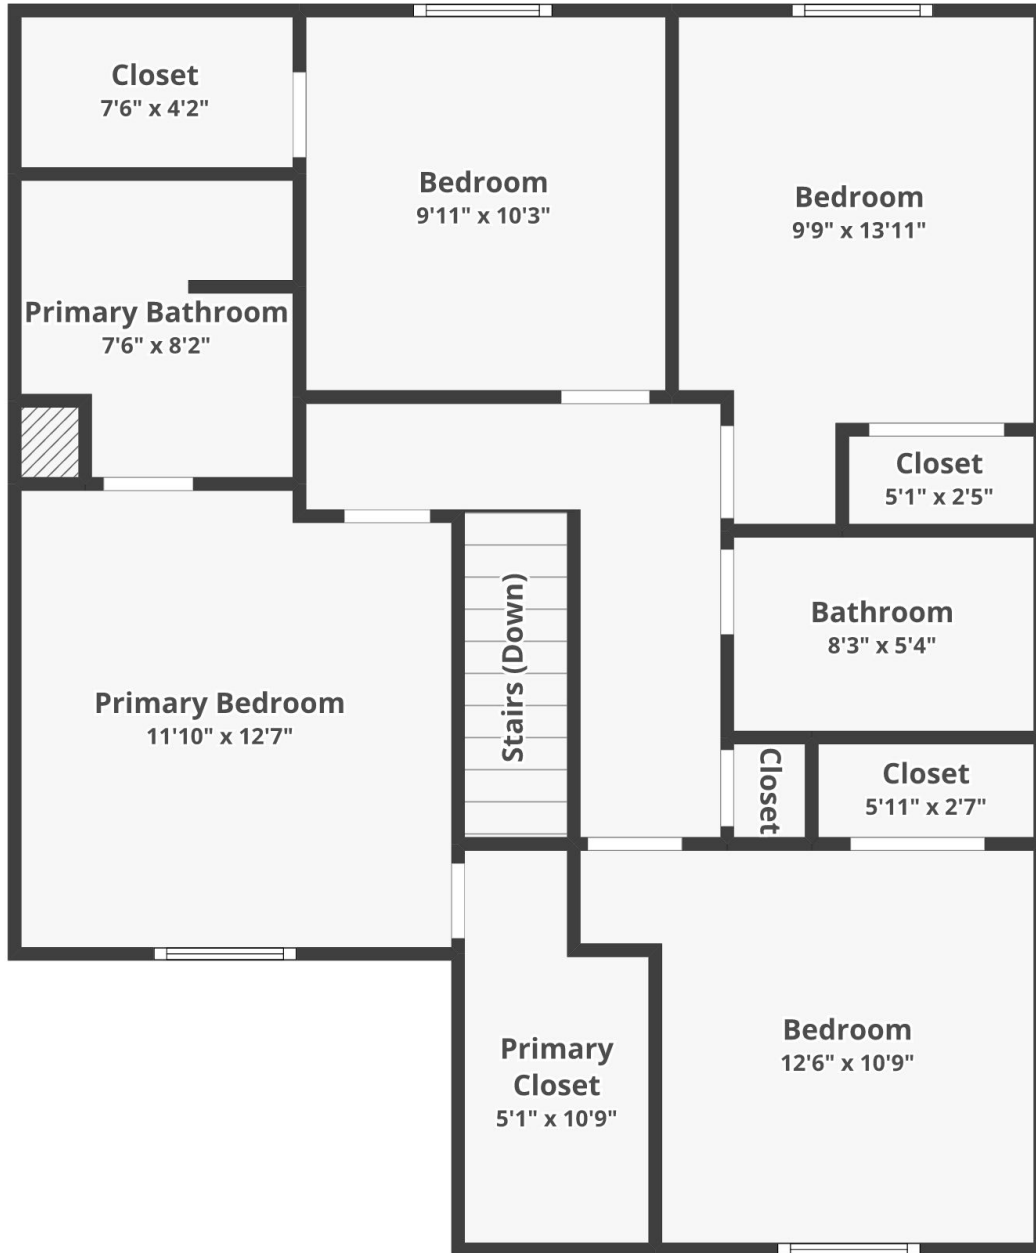

18631 SW Tara Meadows Ct

Main Floor

Floor plans/tour cannot be used for building or design purposes. Sizes and dimensions are approximate.

18631 SW Tara Meadows Ct

2nd Floor

Floor plans/tour cannot be used for building or design purposes. Sizes and dimensions are approximate.
