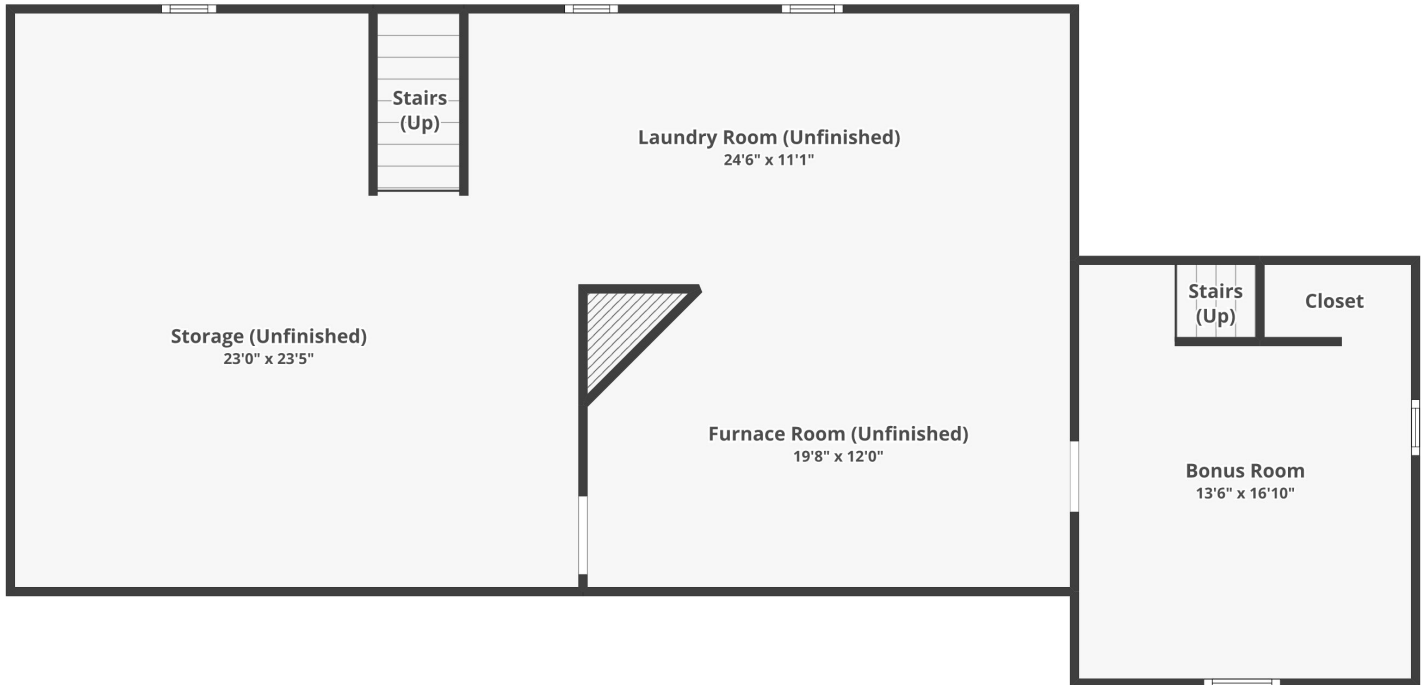

1306 SE 28th Ave

Basement