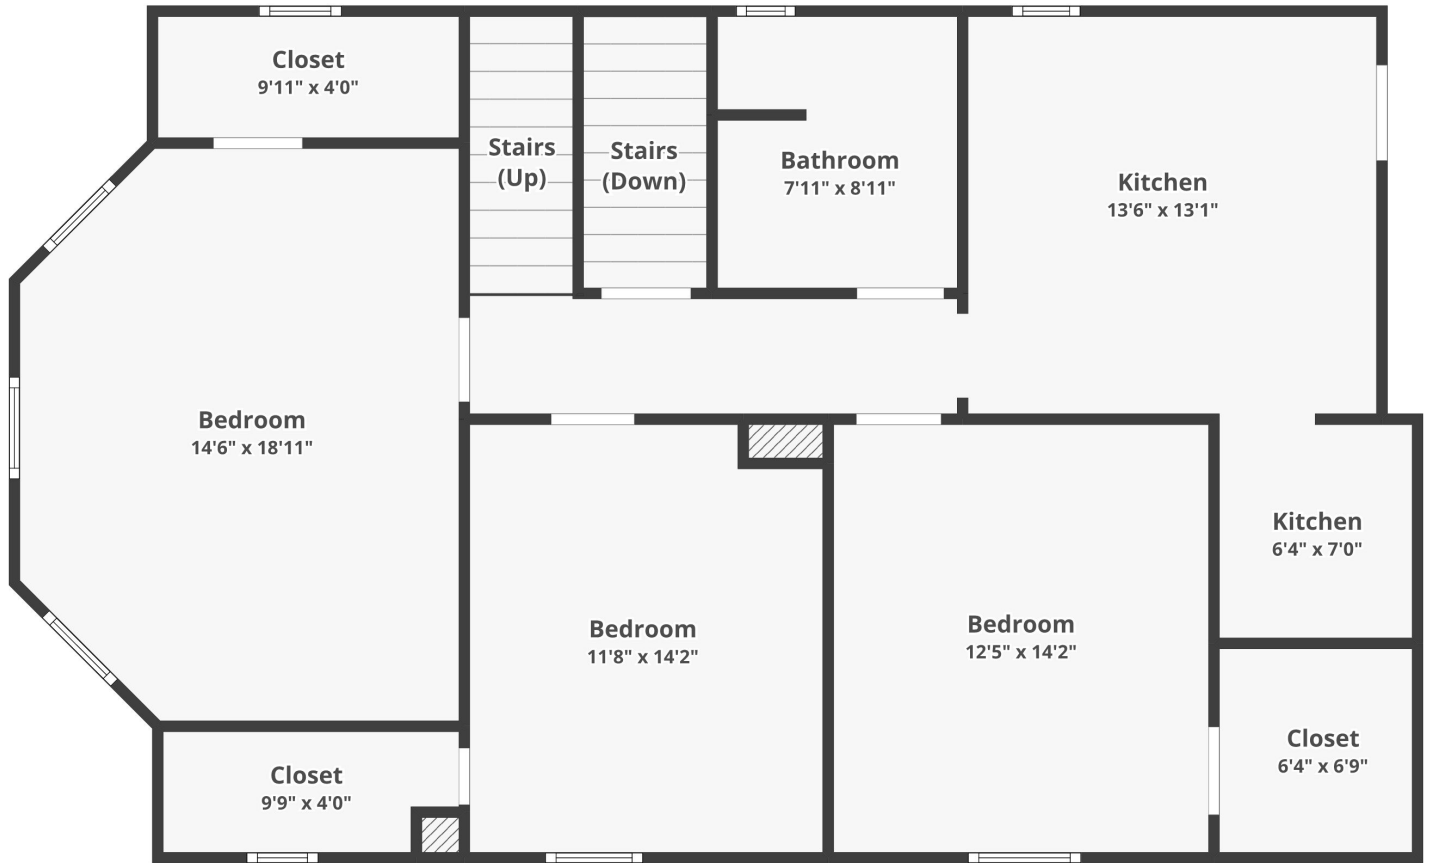

1306 SE 28th Ave

2nd Floor