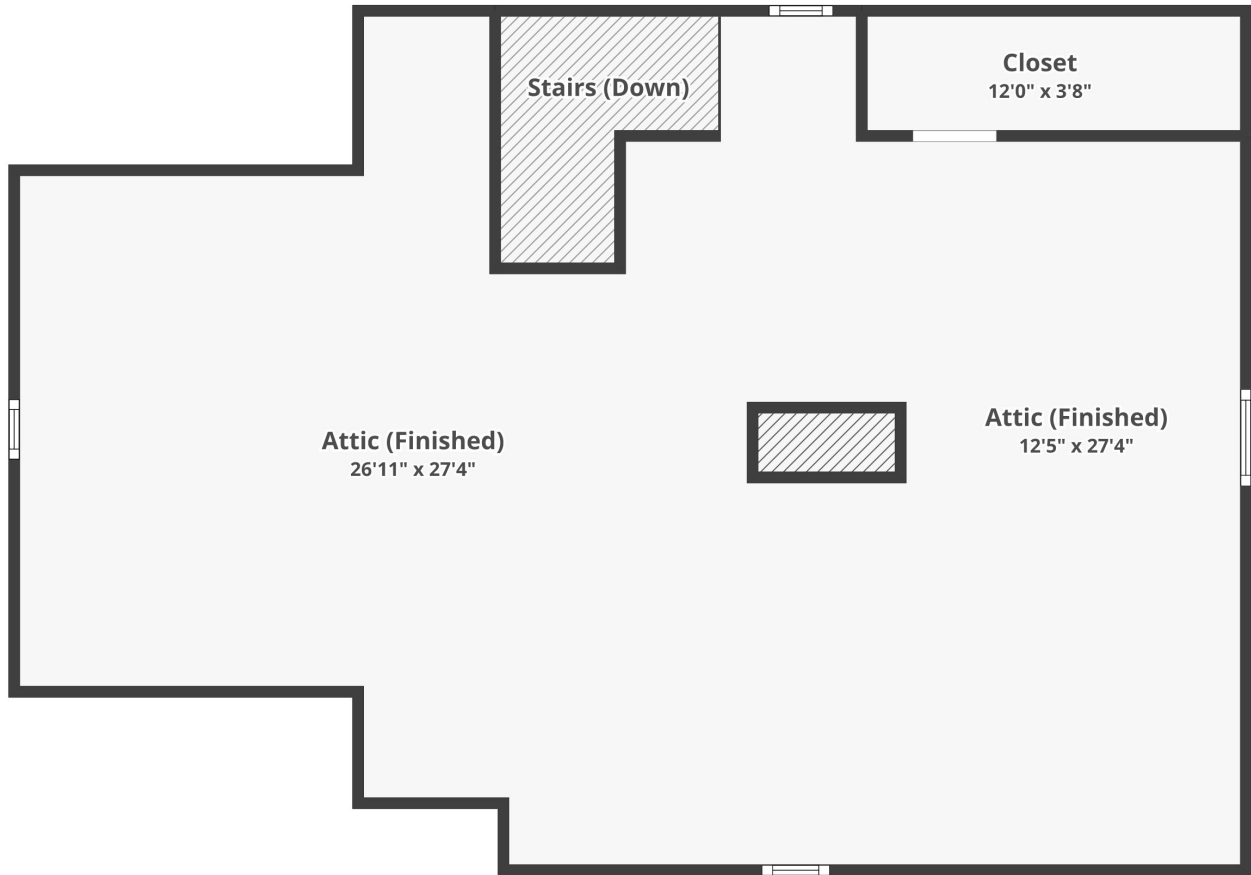

1306 SE 28th Ave

3rd Floor