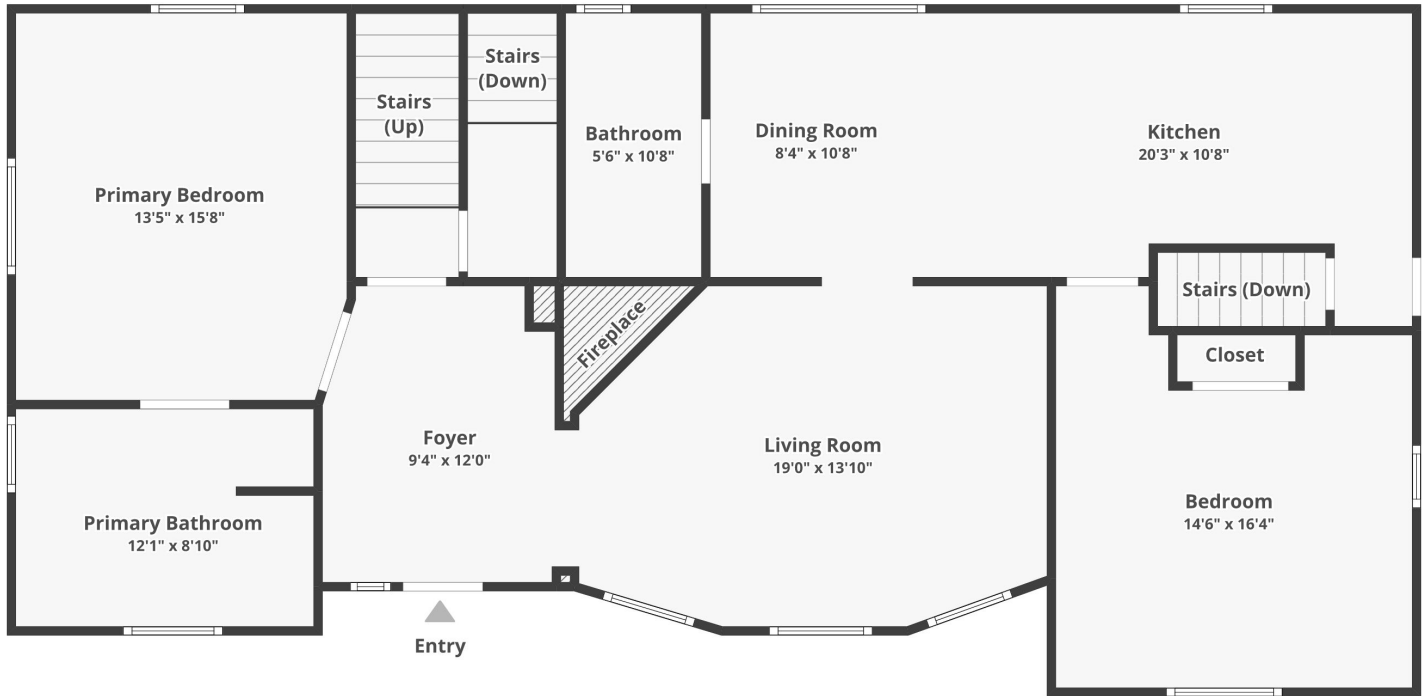

1306 SE 28th Ave

Main Floor