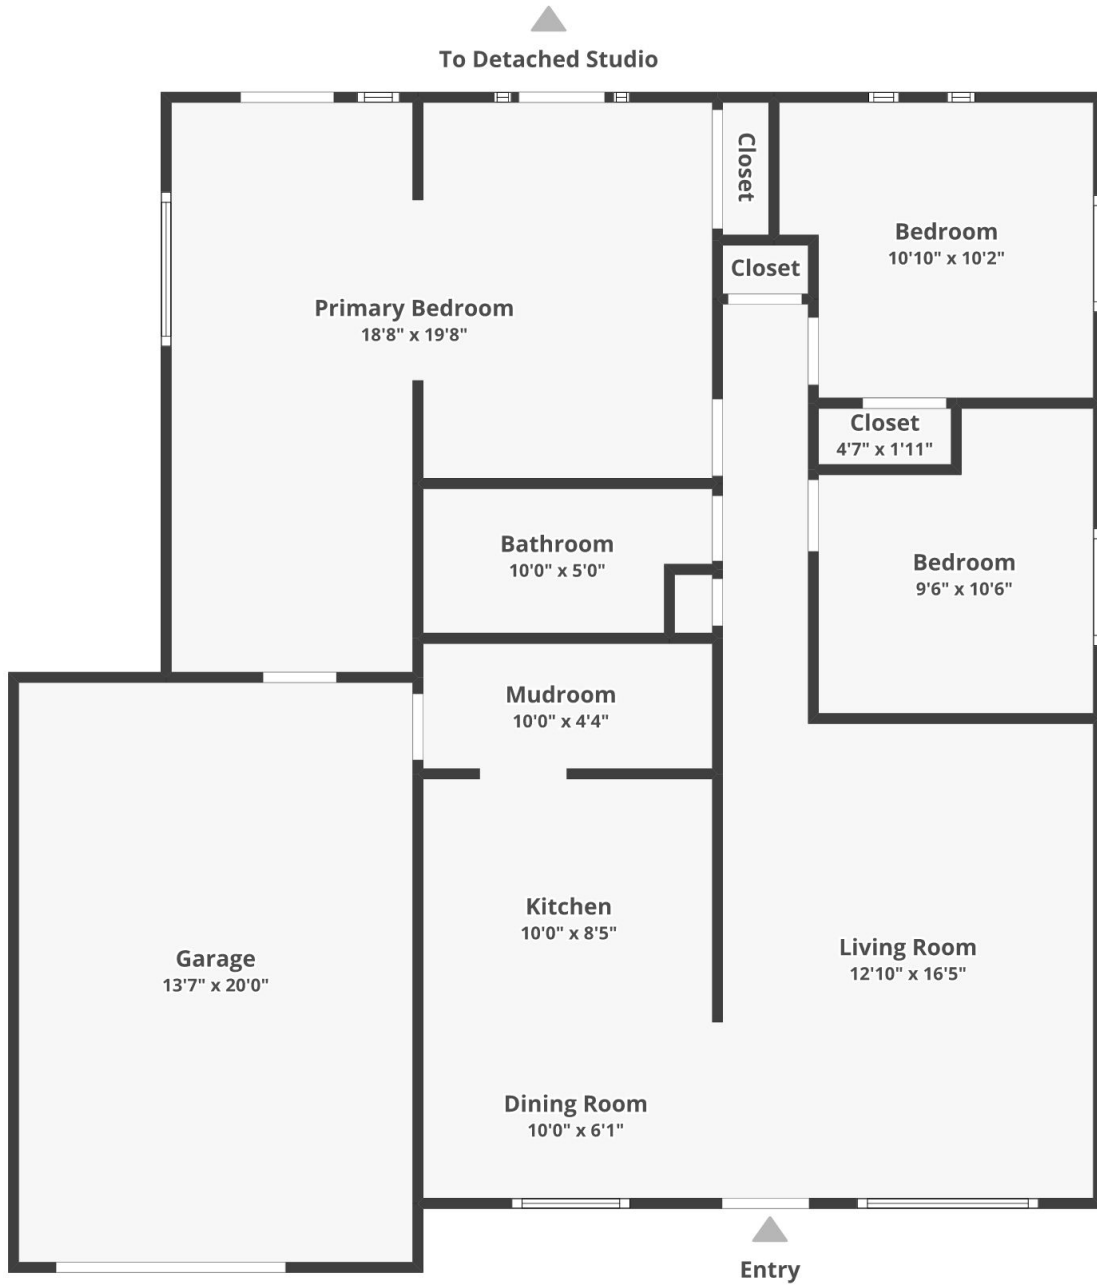

1014 SE Sherrett St

Main Floor

Floor plans/tour cannot be used for building or design purposes. Sizes and dimensions are approximate.

1014 SE Sherrett St

Studio

To Home

Floor plans/tour cannot be used for building or design purposes. Sizes and dimensions are approximate.
