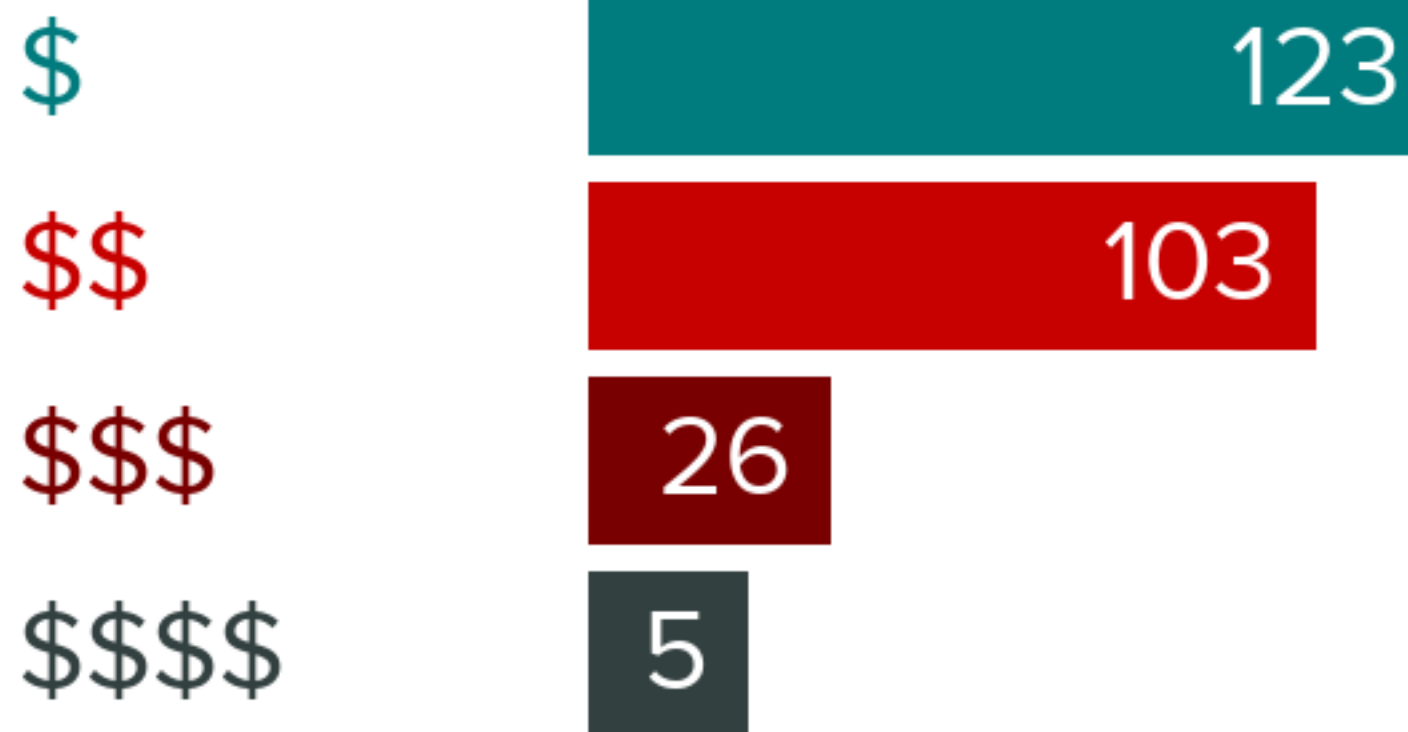

6920 NORTHWEST THOMPSON ROAD, PORTLAND, OR 97229

FOOD REPORT

NEIGHBORHOOD EATS

This home is located near **226** moderately priced restaurants and has an **above average** variety of cuisines.

258

WITHIN 5 MILES