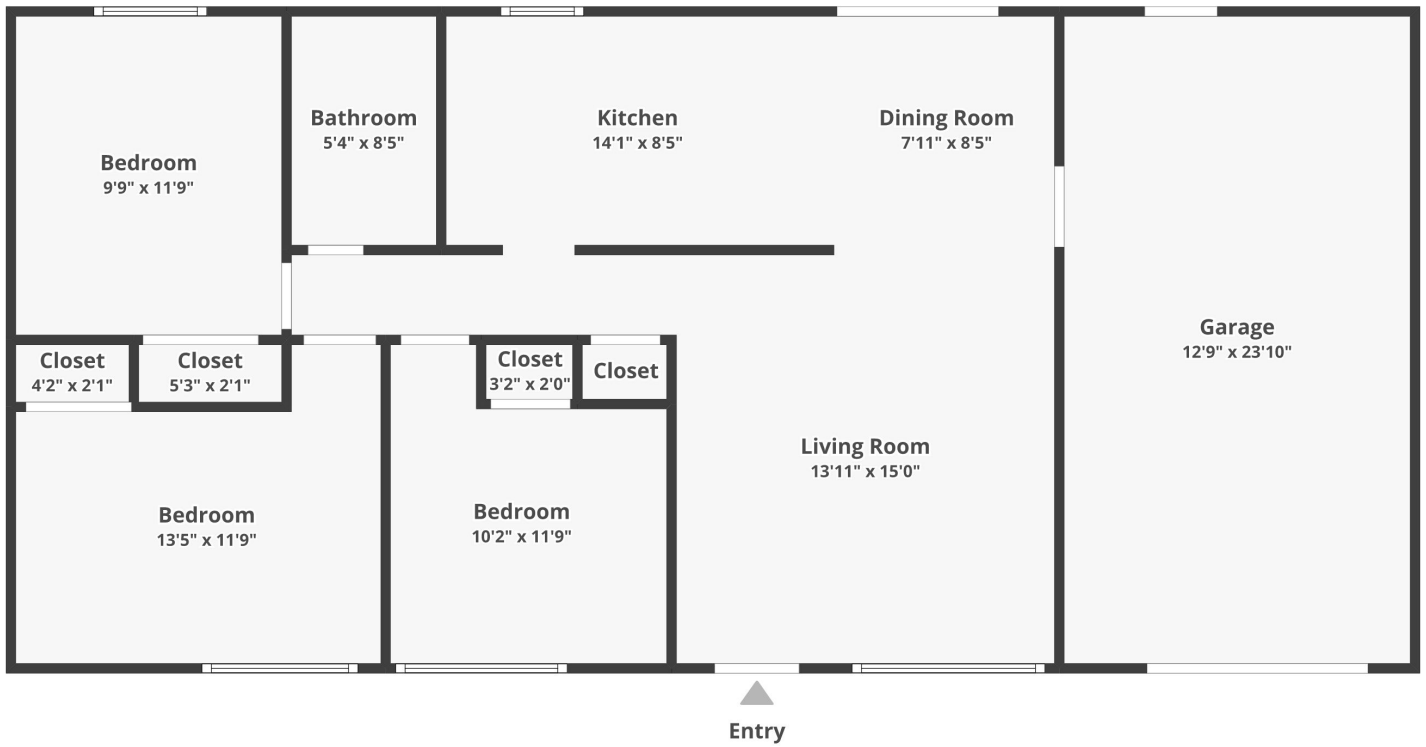

3808 SE 167th Ave

---

Main Floor

Floor 1

Floor plans/tour cannot be used for building or design purposes. Sizes and dimensions are approximate.

---