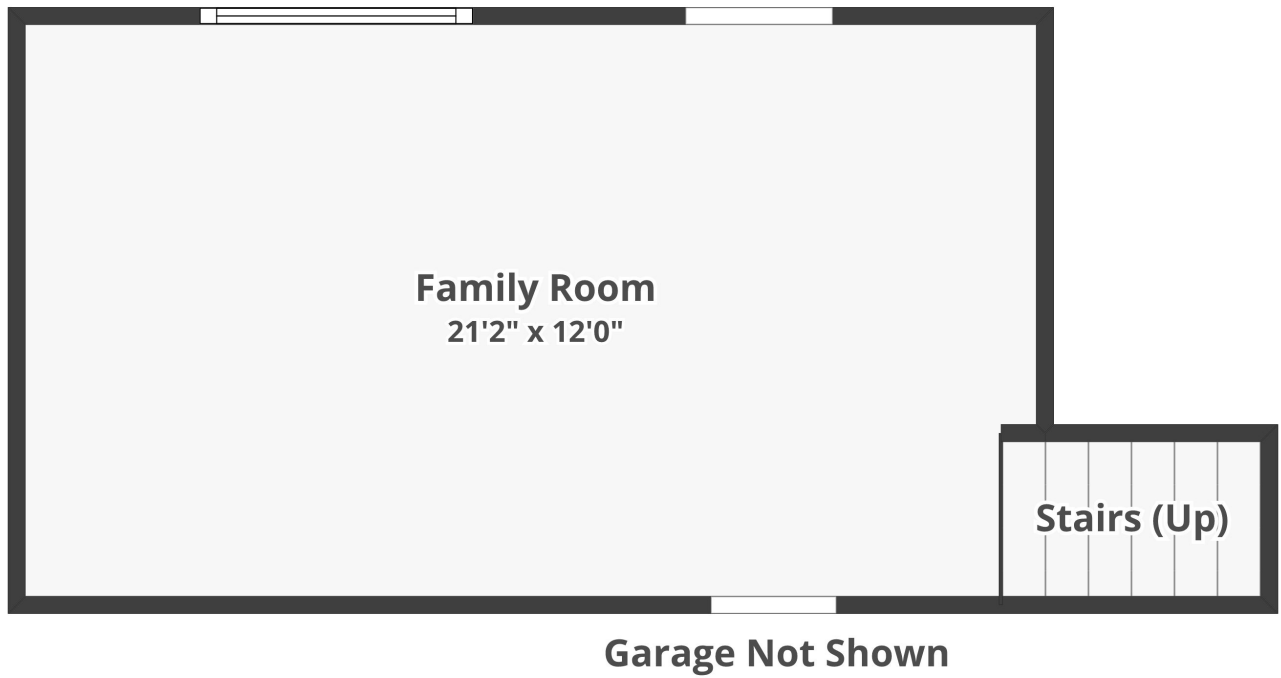

16009 SW Baler Way

Basement