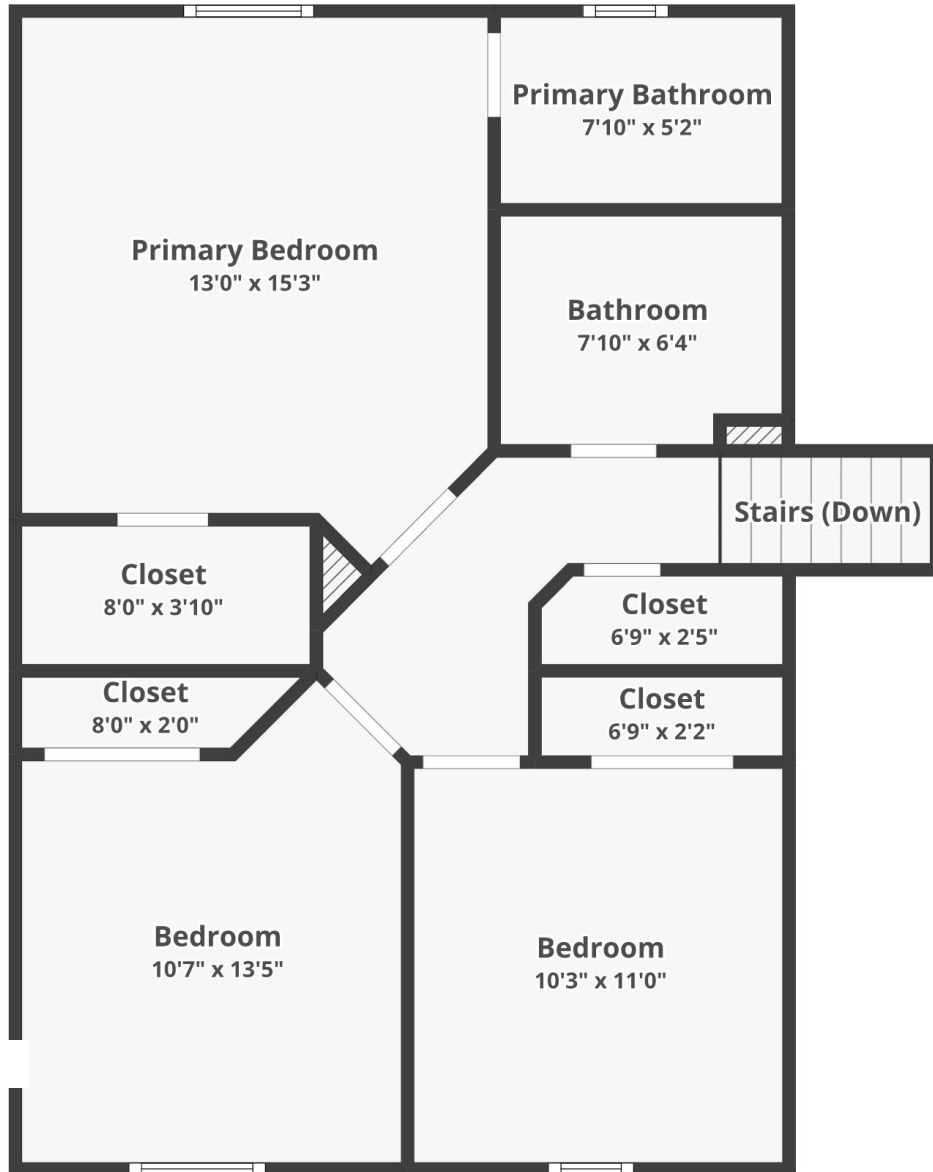

16009 SW Baler Way

---

Basement

Floor plans/tour cannot be used for building or design purposes. Sizes and dimensions are approximate.

---

16009 SW Baler Way

---

Main Floor

Floor plans/tour cannot be used for building or design purposes. Sizes and dimensions are approximate.

---

16009 SW Baler Way

---

2nd Floor

Floor plans/tour cannot be used for building or design purposes. Sizes and dimensions are approximate.