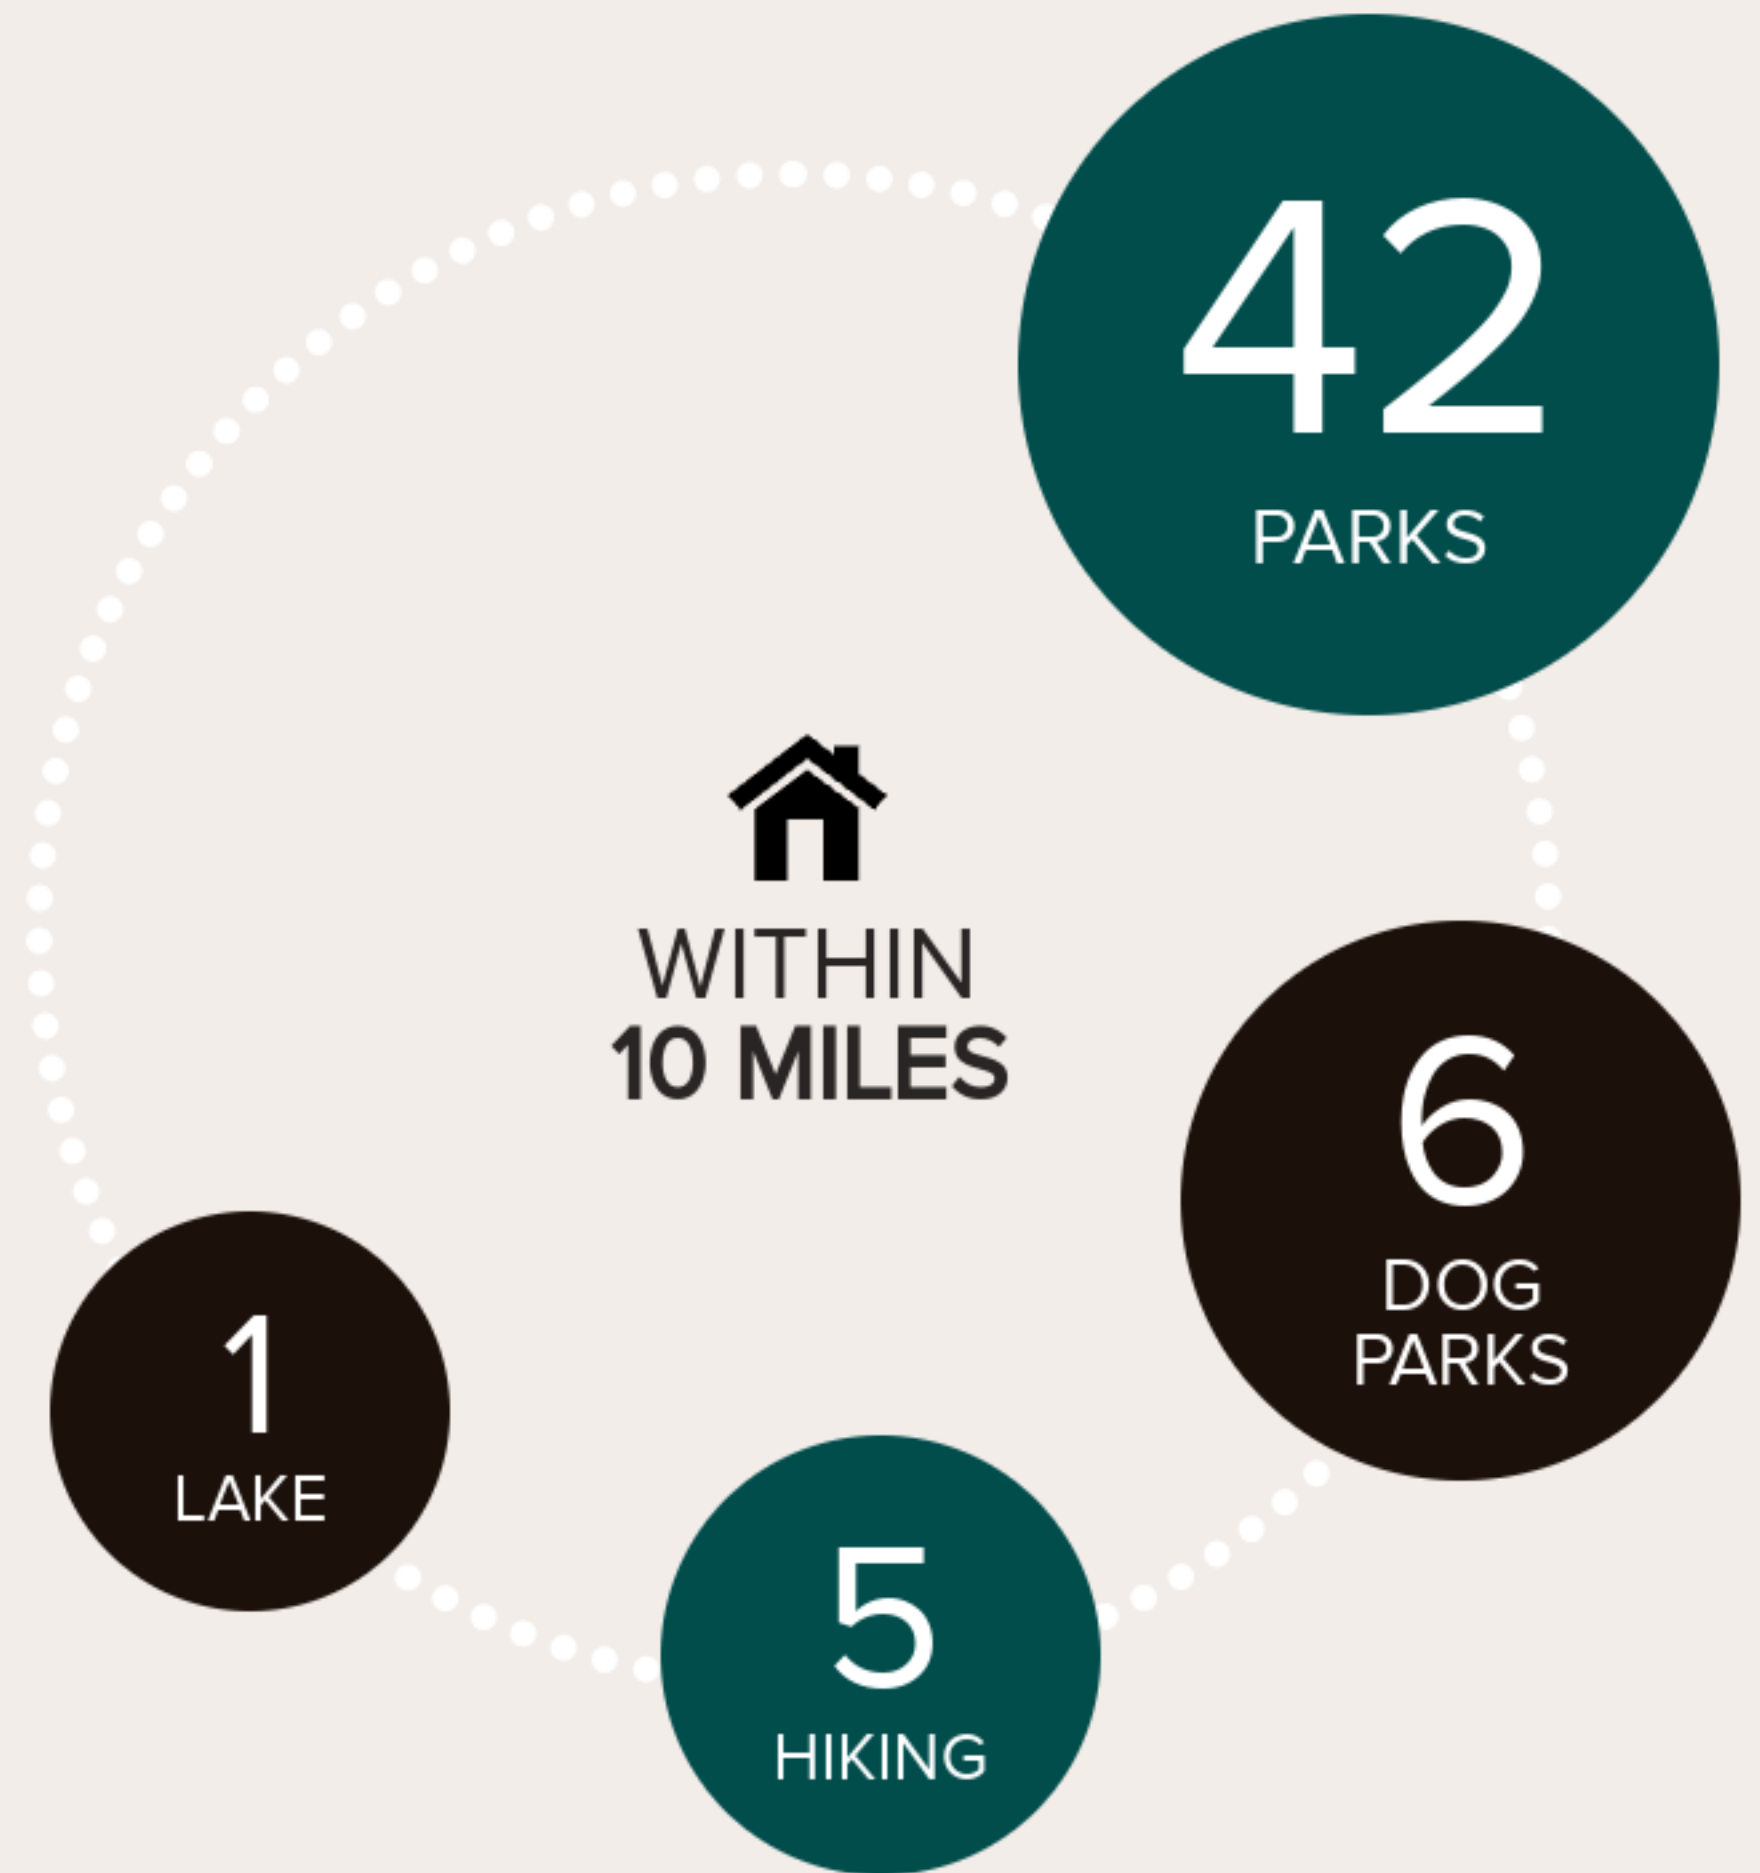

GAS

1.4  
MILES

1  
MILE

0.6  
MILES

0.5  
MILES

260 SW 131ST AVE, BEAVERTON, OR 97005

# THE GREAT OUTDOORS

This home is located near a variety of outdoor activities.

## POPULAR

	<b>PARK</b> TUALATIN HILLS NATURE PARK & RECREATION DISTRICT	<b>1.9</b> MILES
	<b>LAKE</b> BETHANY LAKE PARK	<b>3.8</b> MILES
	<b>HIKING</b> WILDWOOD TRAIL	<b>4.1</b> MILES
	<b>DOG PARK</b> COUNCIL CREST PARK	<b>5.1</b> MILES

# 150

WITHIN 5 MILES

\$

98

\$\$

48

\$\$\$

1