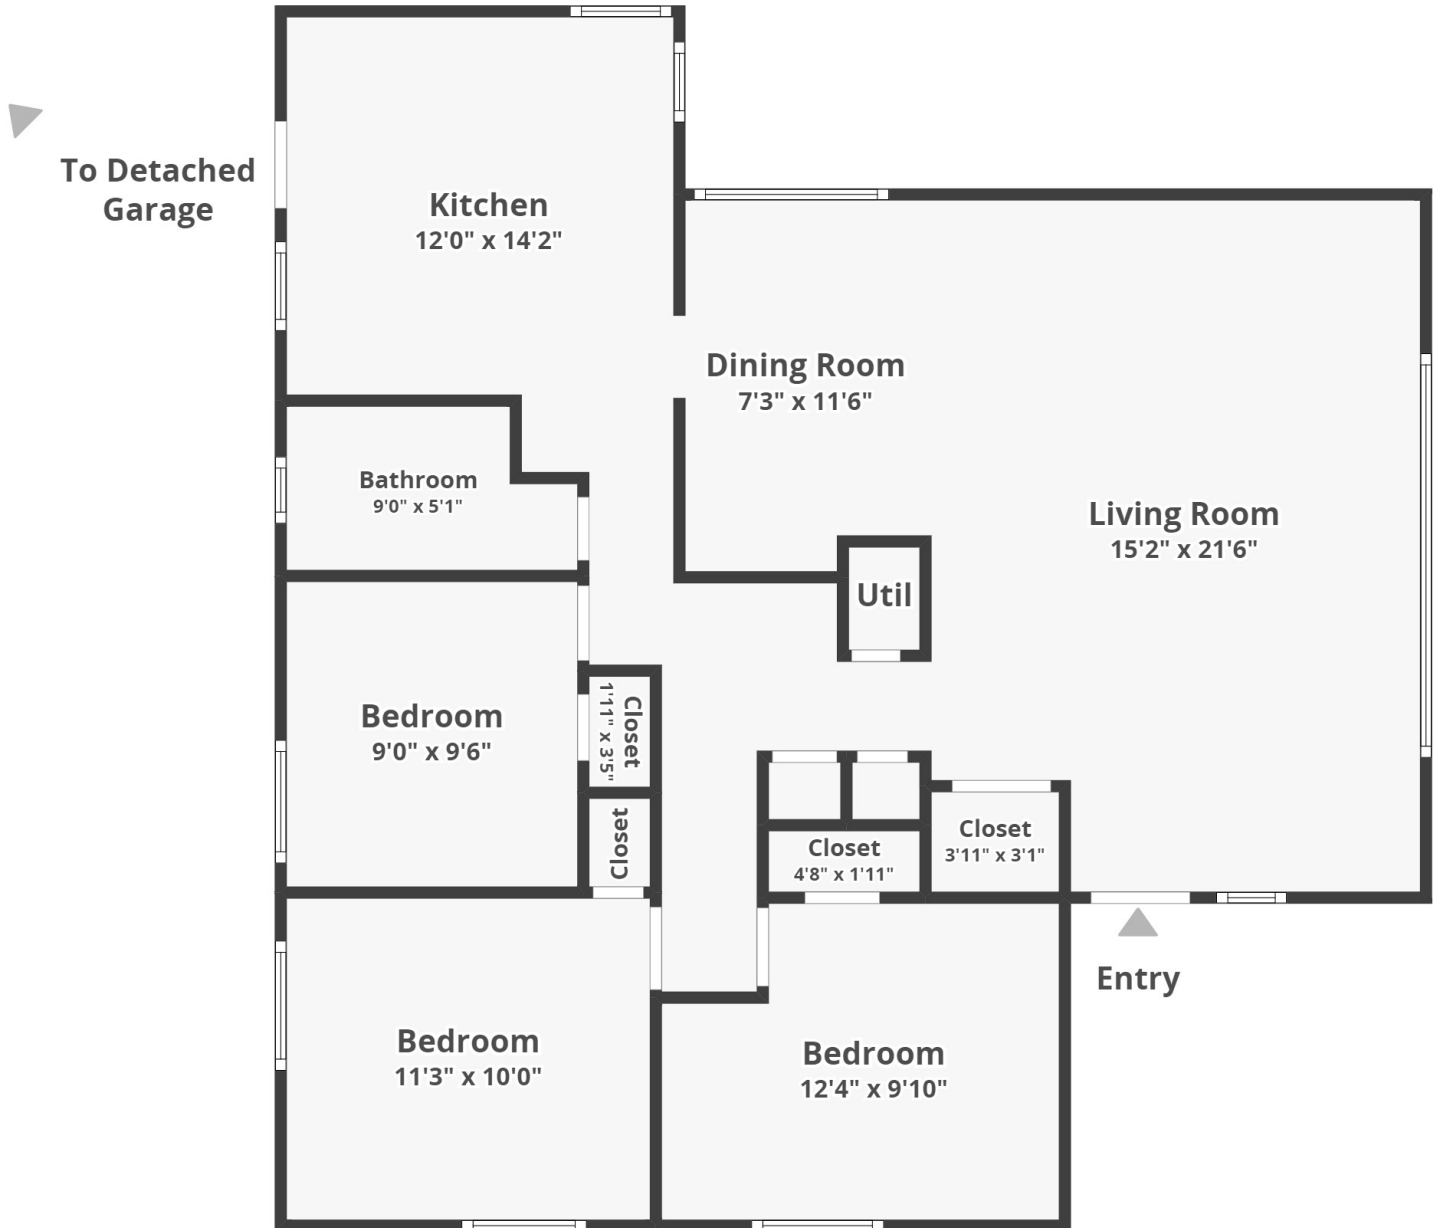

260 SW 131st Ave

Main Floor

Floor plans/tour cannot be used for building or design purposes. Sizes and dimensions are approximate.

260 SW 131st Ave

Detached Garage

To Home

Floor plans/tour cannot be used for building or design purposes. Sizes and dimensions are approximate.
