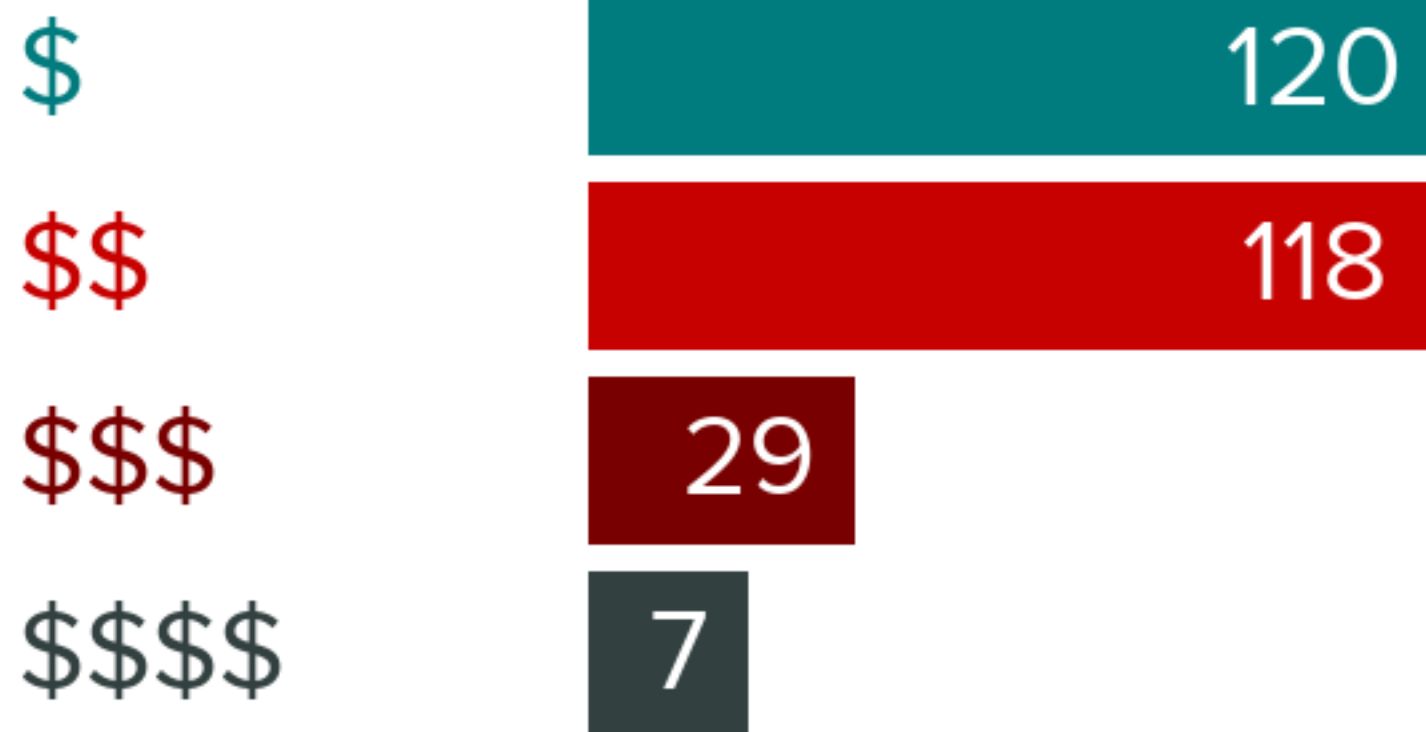

7734 NORTH MONTANA AVENUE, PORTLAND, OR 97217

FOOD REPORT

NEIGHBORHOOD EATS

This home is located near **238** moderately priced restaurants and has an **above average** variety of cuisines.

279

WITHIN 5 MILES

GOOD EATS BY CATEGORY

AMERICAN	87
FAST FOOD	26
BARS	26
CAFES, COFFEE AND TEA	20
INTERNATIONAL	15
SEAFOOD	13
BARBECUE	9
SPORTS BARS	9
STEAKHOUSES	8
OTHER	17