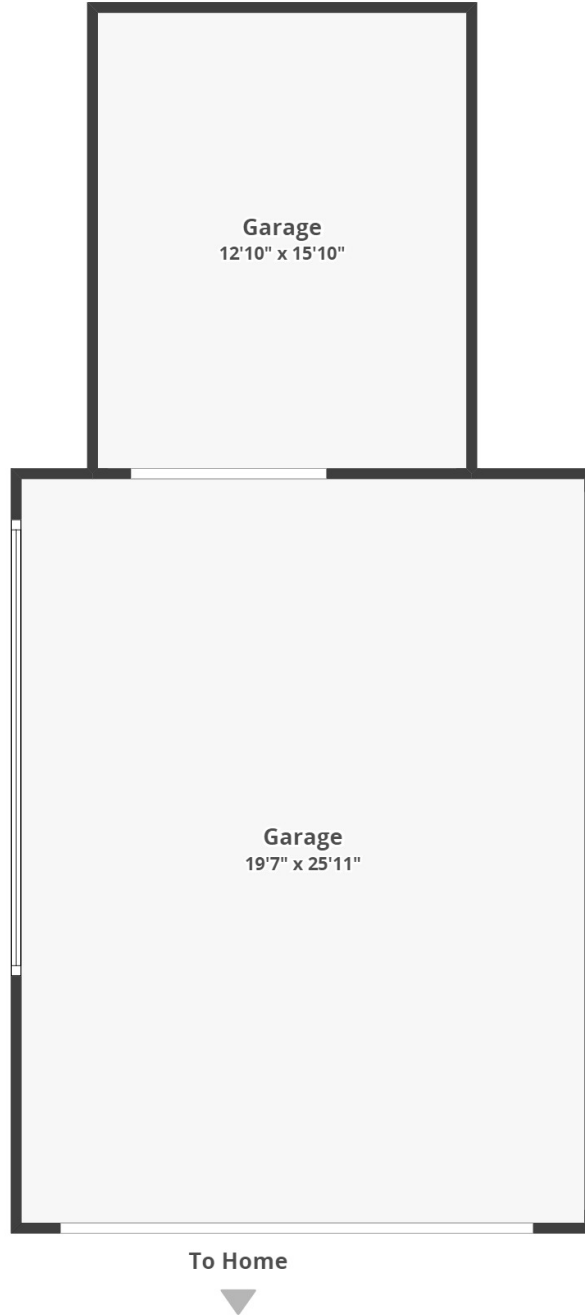

Basement

Floor plans/tour cannot be used for building or design purposes. Sizes and dimensions are approximate.

---

Main Floor

2nd Floor

11323 SW Capitol Hwy

---

Detached Garage

Floor plans/tour cannot be used for building or design purposes. Sizes and dimensions are approximate.

---