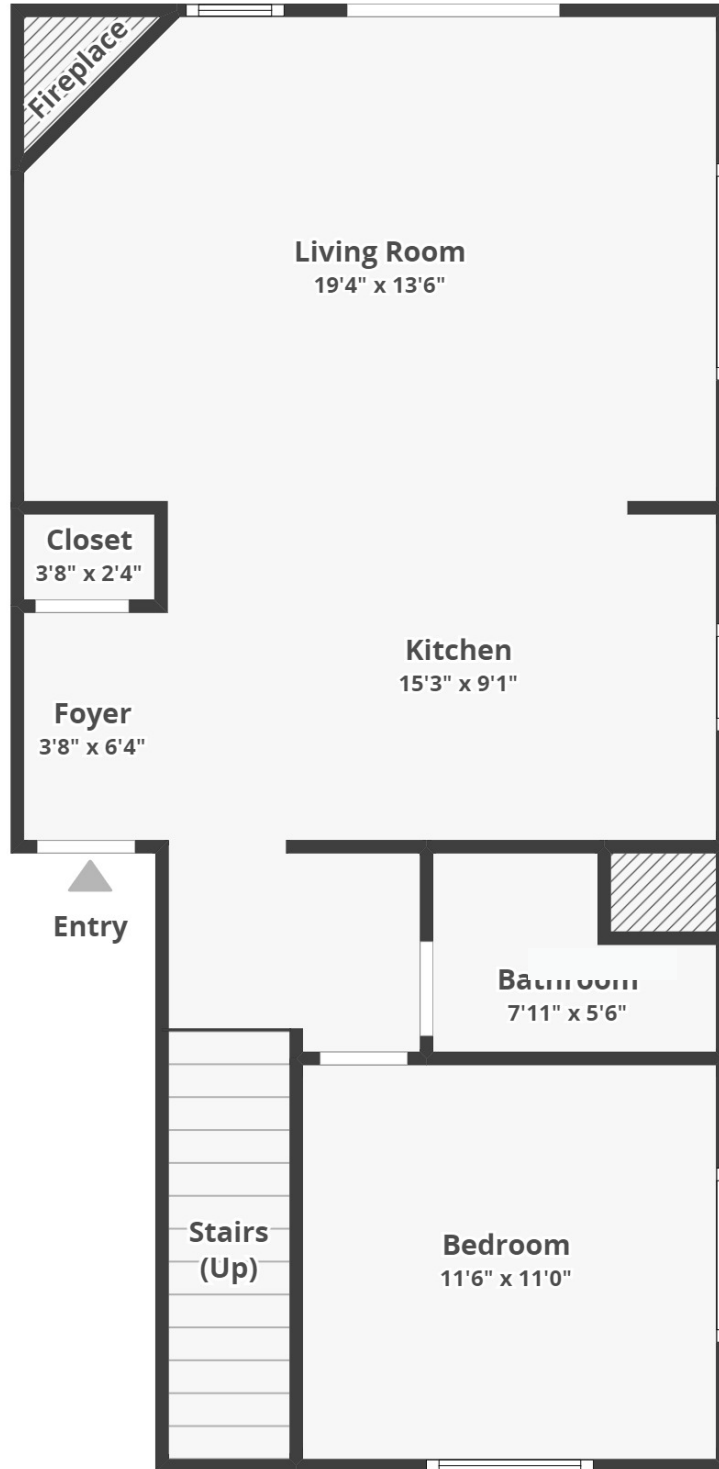

1640 SW Montgomery St Unit B

---

Main Floor

Floor plans/tour cannot be used for building or design purposes. Sizes and dimensions are approximate.

---

1640 SW Montgomery St Unit B

---

2nd Floor

Floor plans/tour cannot be used for building or design purposes. Sizes and dimensions are approximate.

---