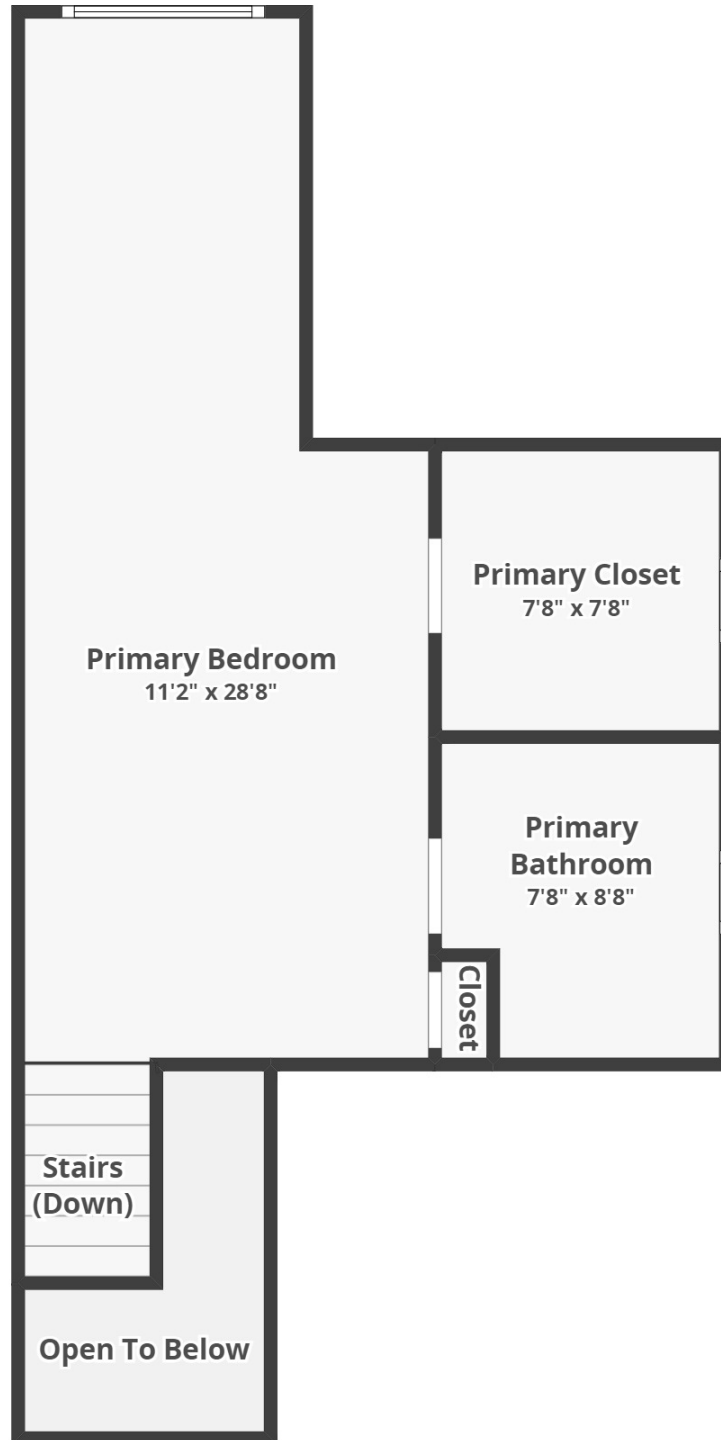

1640 SW Montgomery St Unit B

---

Main Floor

Floor plans/tour cannot be used for building or design purposes. Sizes and dimensions are approximate.

---

1640 SW Montgomery St Unit B

---

2nd Floor

Floor plans/tour cannot be used for building or design purposes. Sizes and dimensions are approximate.

---