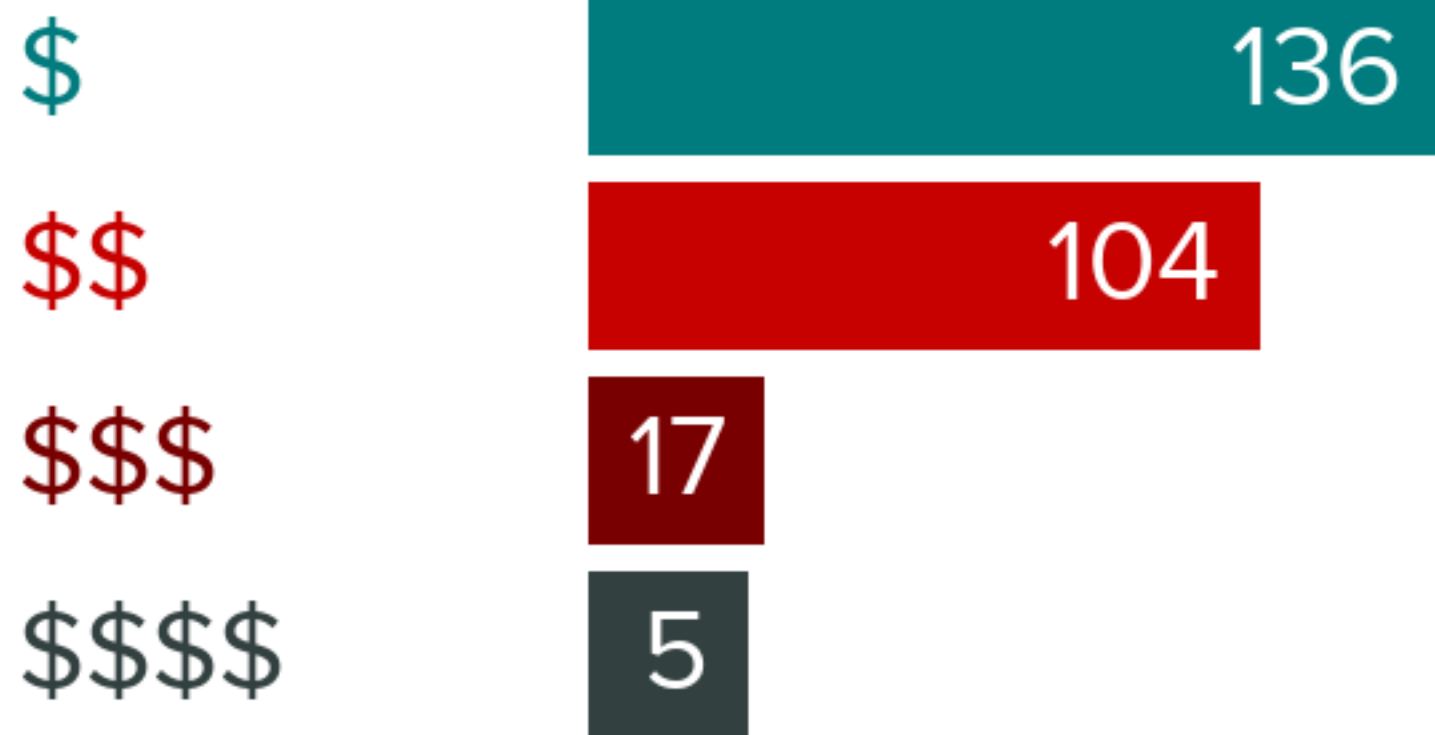

9135 NORTH HAMLIN AVENUE, PORTLAND, OR 97217

FOOD REPORT

NEIGHBORHOOD EATS

This home is located near **240** moderately priced restaurants and has an **above average** variety of cuisines.

268

WITHIN 5 MILES