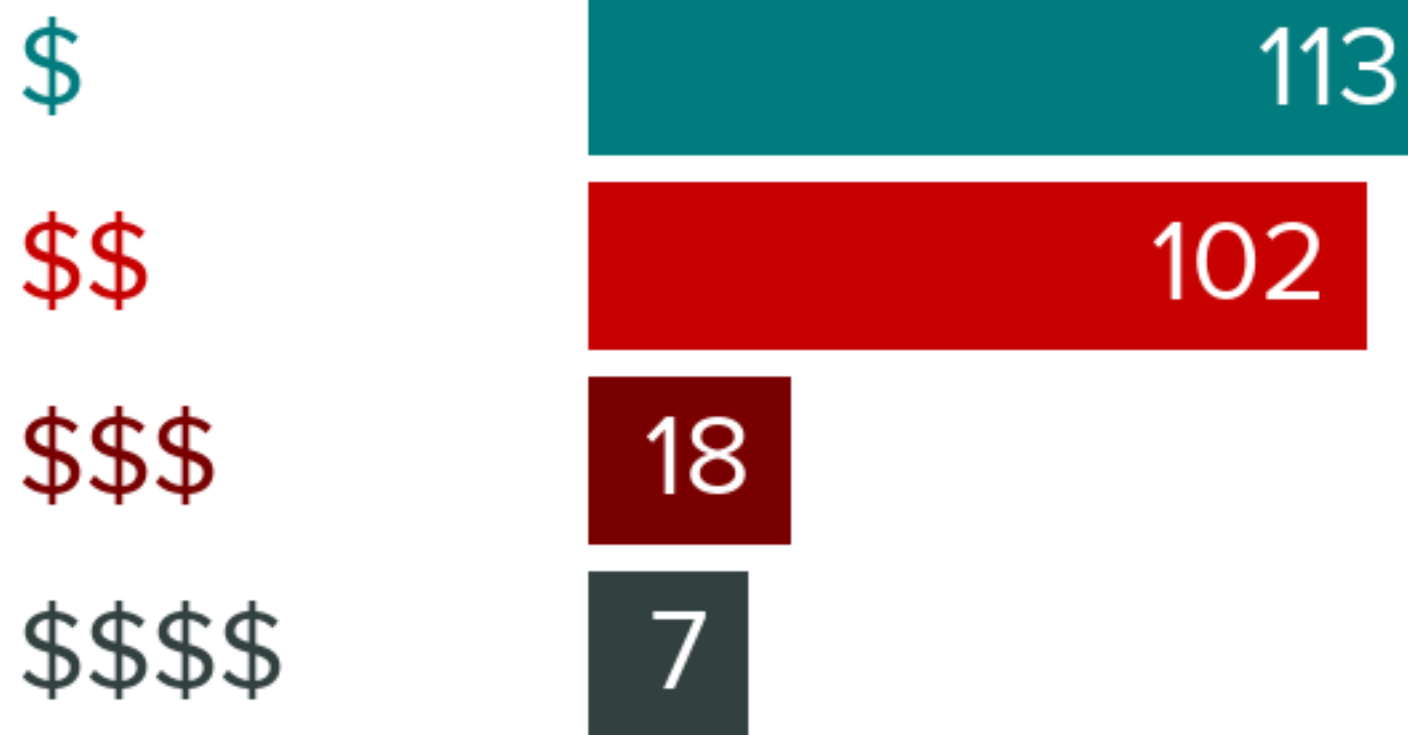

120 NORTHEAST BEYRL TERRACE, PORTLAND, OR 97220

AREA REPORT

VERY CONVENIENT

This home is in a **very convenient** area. Some daily errands in this location **require a car** and most major services are within **1** mile.

120 NORTHEAST BEYRL TERRACE, PORTLAND, OR 97220

FOOD REPORT

NEIGHBORHOOD EATS

This home is located near **215** moderately priced restaurants and has an **above average** variety of cuisines.

249

WITHIN 5 MILES