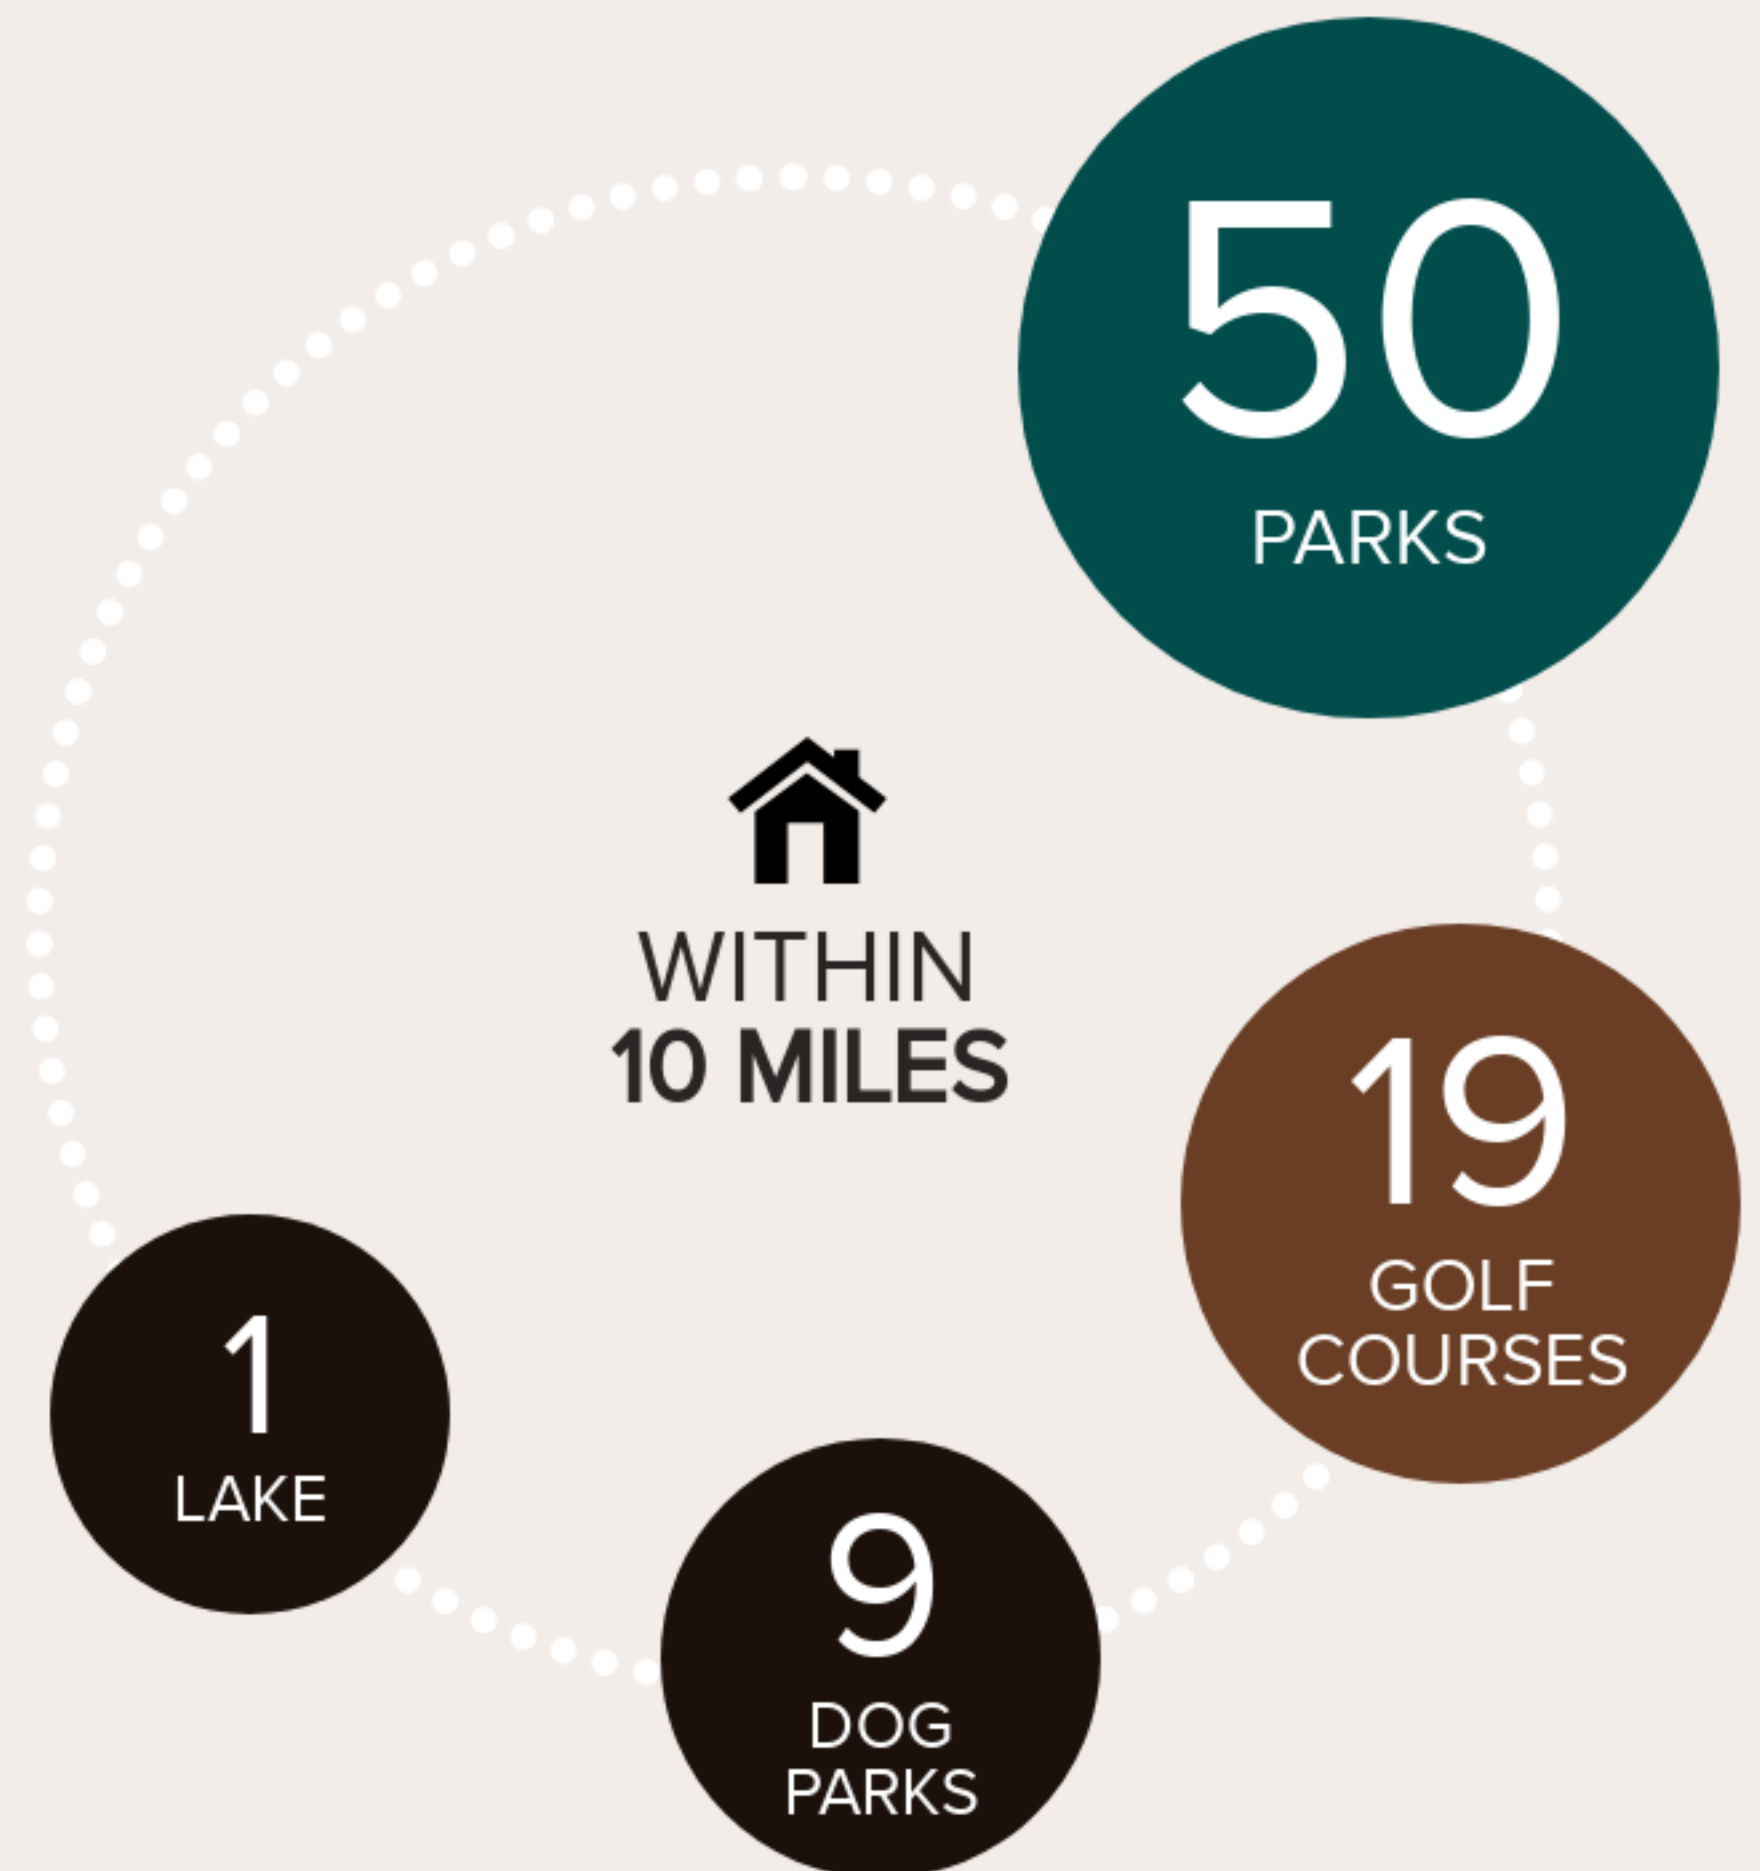

0.8
MILES

0.5
MILES

112 NORTHEAST BRIDGETON ROAD, PORTLAND, OR 97211

OUTDOOR REPORT

THE GREAT OUTDOORS

This home is located near a variety of outdoor activities.

POPULAR

	DOG PARK EAST DELTA DOG PARK	0.7 MILES
	PARK EAST DELTA PARK	0.7 MILES
	GOLF COURSE PORTLAND MEADOWS GOLF COURSE	1.1 MILES
	LAKE SMITH & BYBEE LAKES	3 MILES

112 NORTHEAST BRIDGETON ROAD, PORTLAND, OR 97211

FOOD REPORT

NEIGHBORHOOD EATS

This home is located near **193** moderately priced restaurants and has an **above average** variety of cuisines.

209

WITHIN 5 MILES

GOOD EATS BY CATEGORY

AMERICAN	42
FAST FOOD	36
CAFES	
COFFEE AND TEA HOUSES	22
BARS	14
ASIAN	9
INTERNATIONAL	9
FOOD TRUCKS	8
VEGAN AND VEGETARIAN	8
SEAFOOD	8
OTHER	16