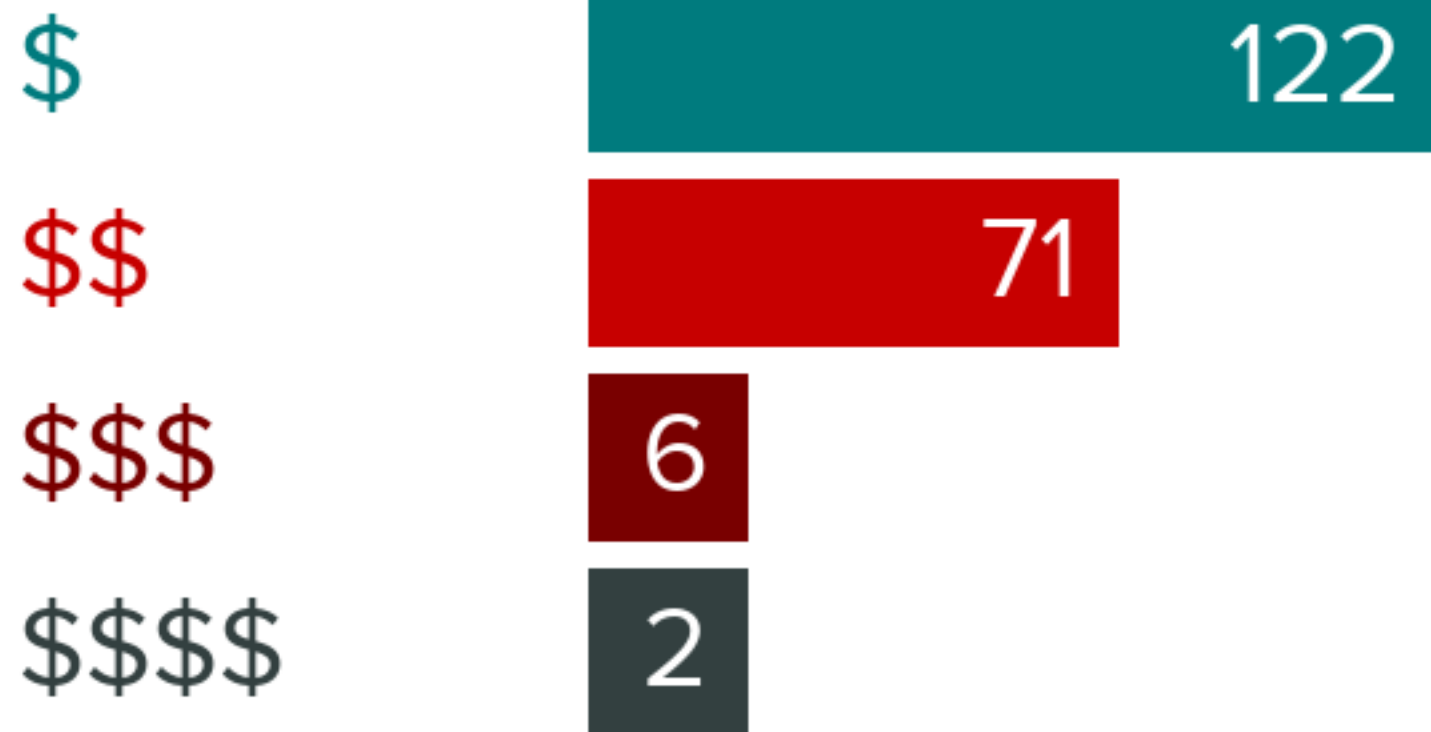

112 NORTHEAST BRIDGETON ROAD, PORTLAND, OR 97211

FOOD REPORT

NEIGHBORHOOD EATS

This home is located near **193** moderately priced restaurants and has an **above average** variety of cuisines.

209

WITHIN 5 MILES