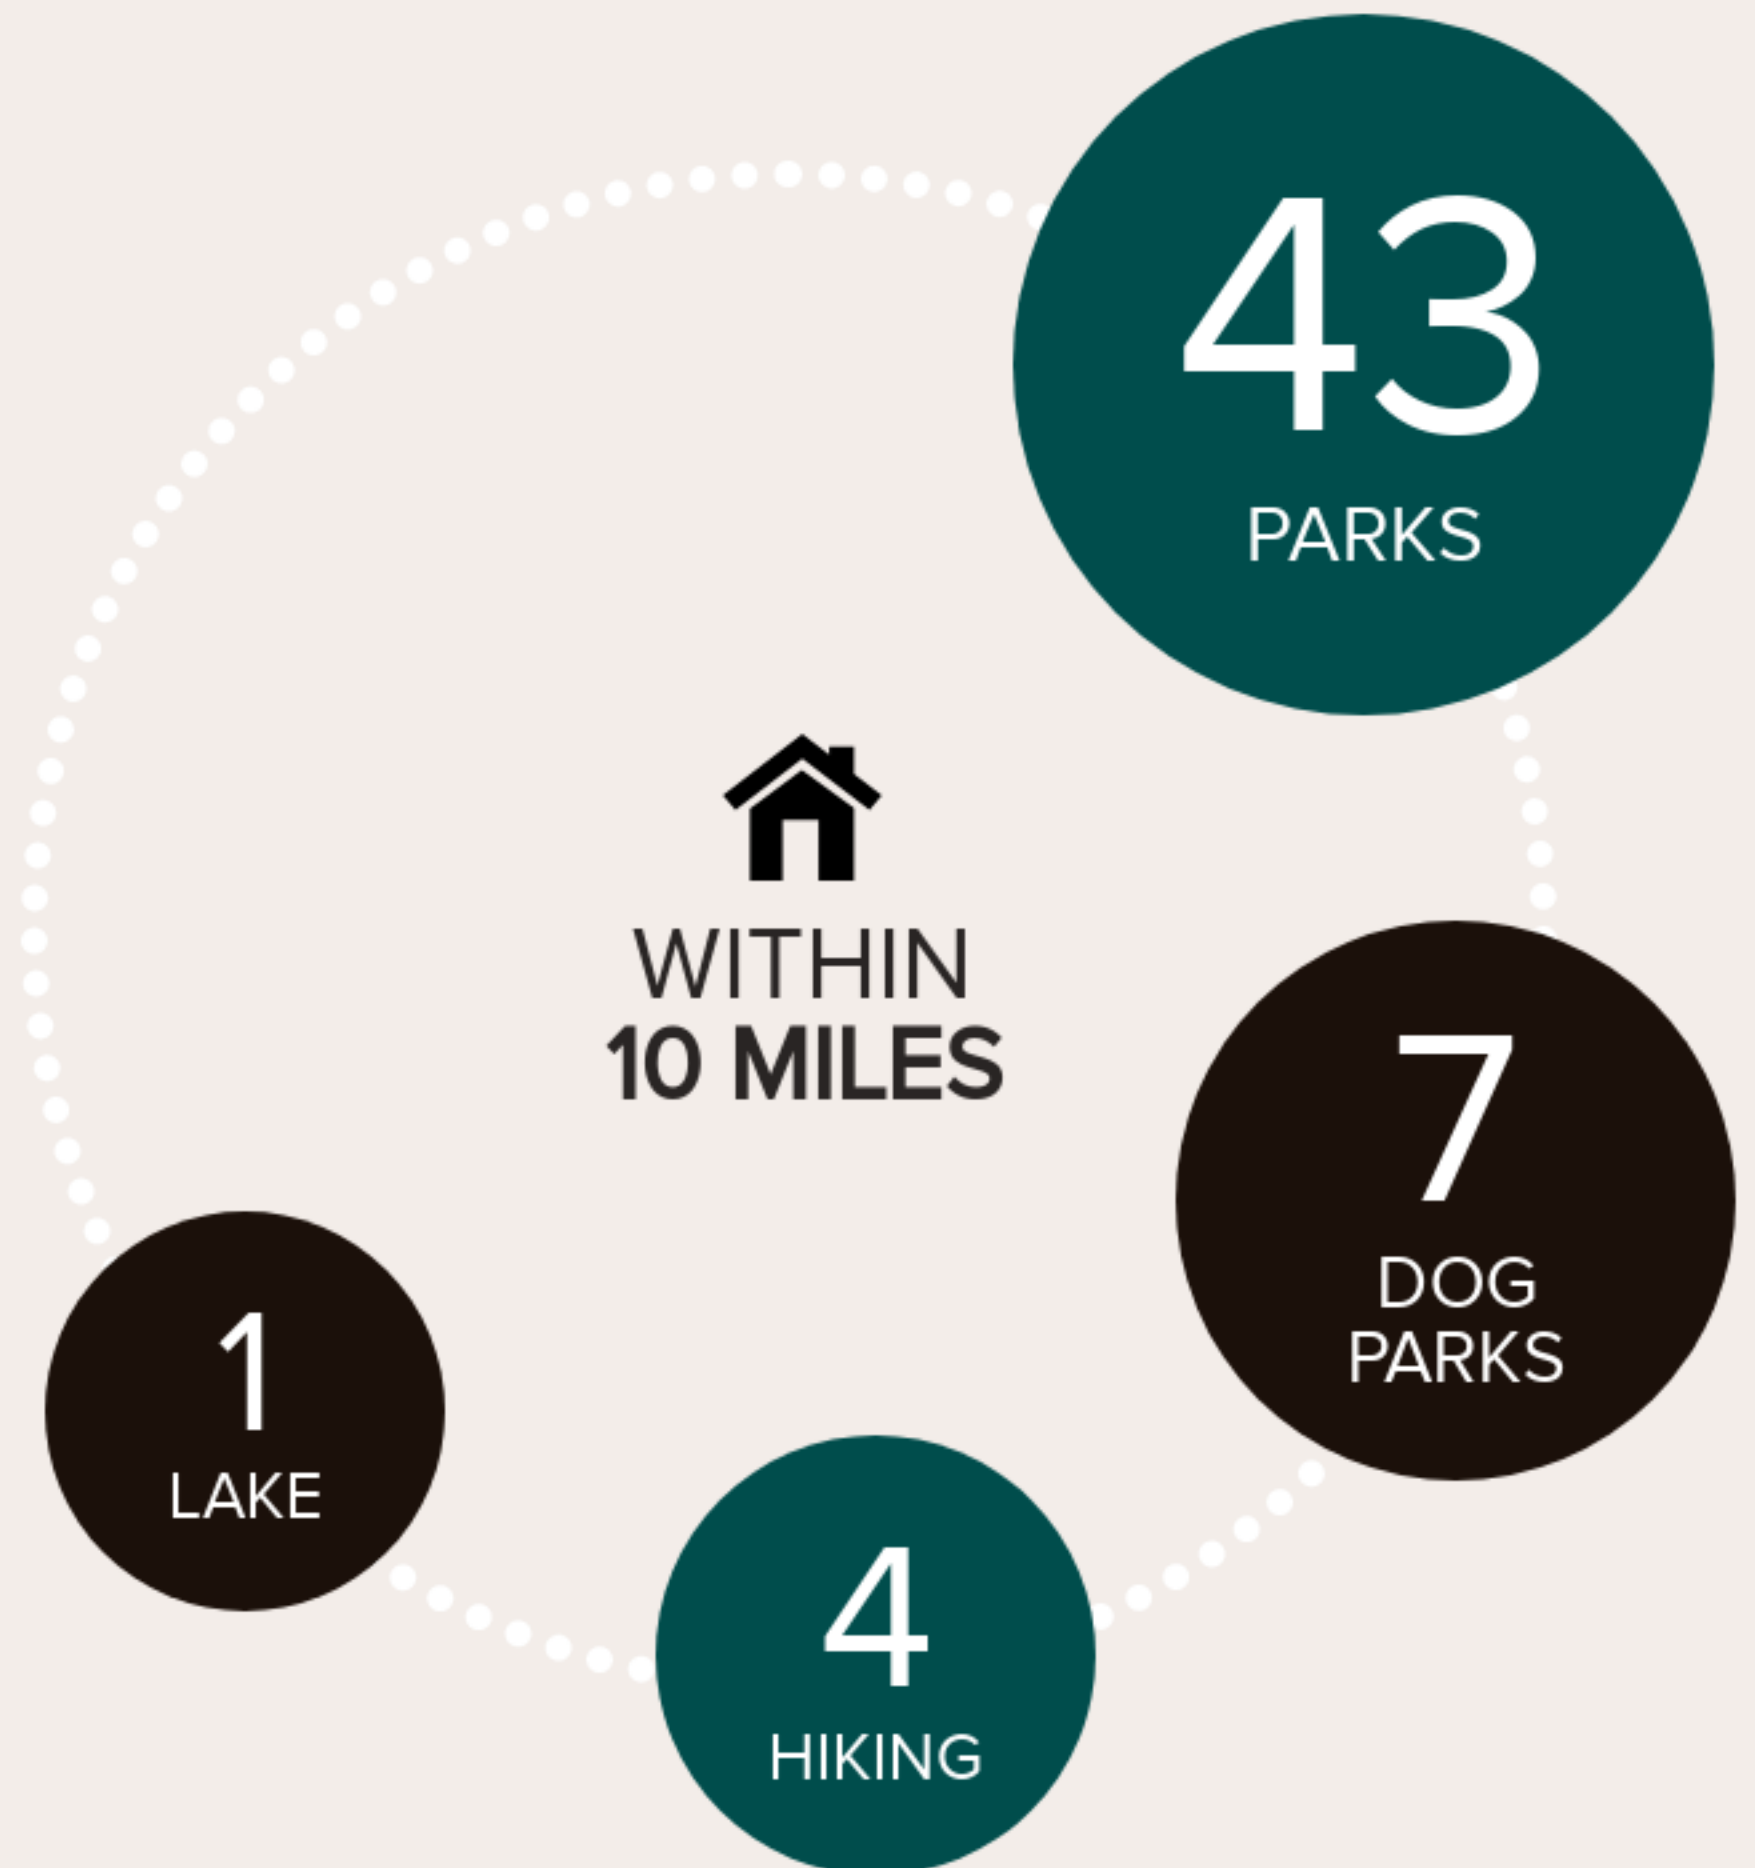

# THE GREAT OUTDOORS

This home is located near a variety of outdoor activities.

## POPULAR

	HIKING WILDWOOD TRAIL	3.1 MILES
	LAKE BETHANY LAKE PARK	4.1 MILES
	PARK INTERNATIONAL ROSE TEST GARDEN	4.4 MILES
	DOG PARK COUNCIL CREST PARK	5.1 MILES

10239 NW SKYLINE HEIGHTS DR, PORTLAND, OR 97229

## NEIGHBORHOOD EATS

This home is located near **196** moderately priced restaurants and has an **above average** variety of cuisines.

# 203

WITHIN 5 MILES

\$

\$\$

\$\$\$

\$\$\$\$