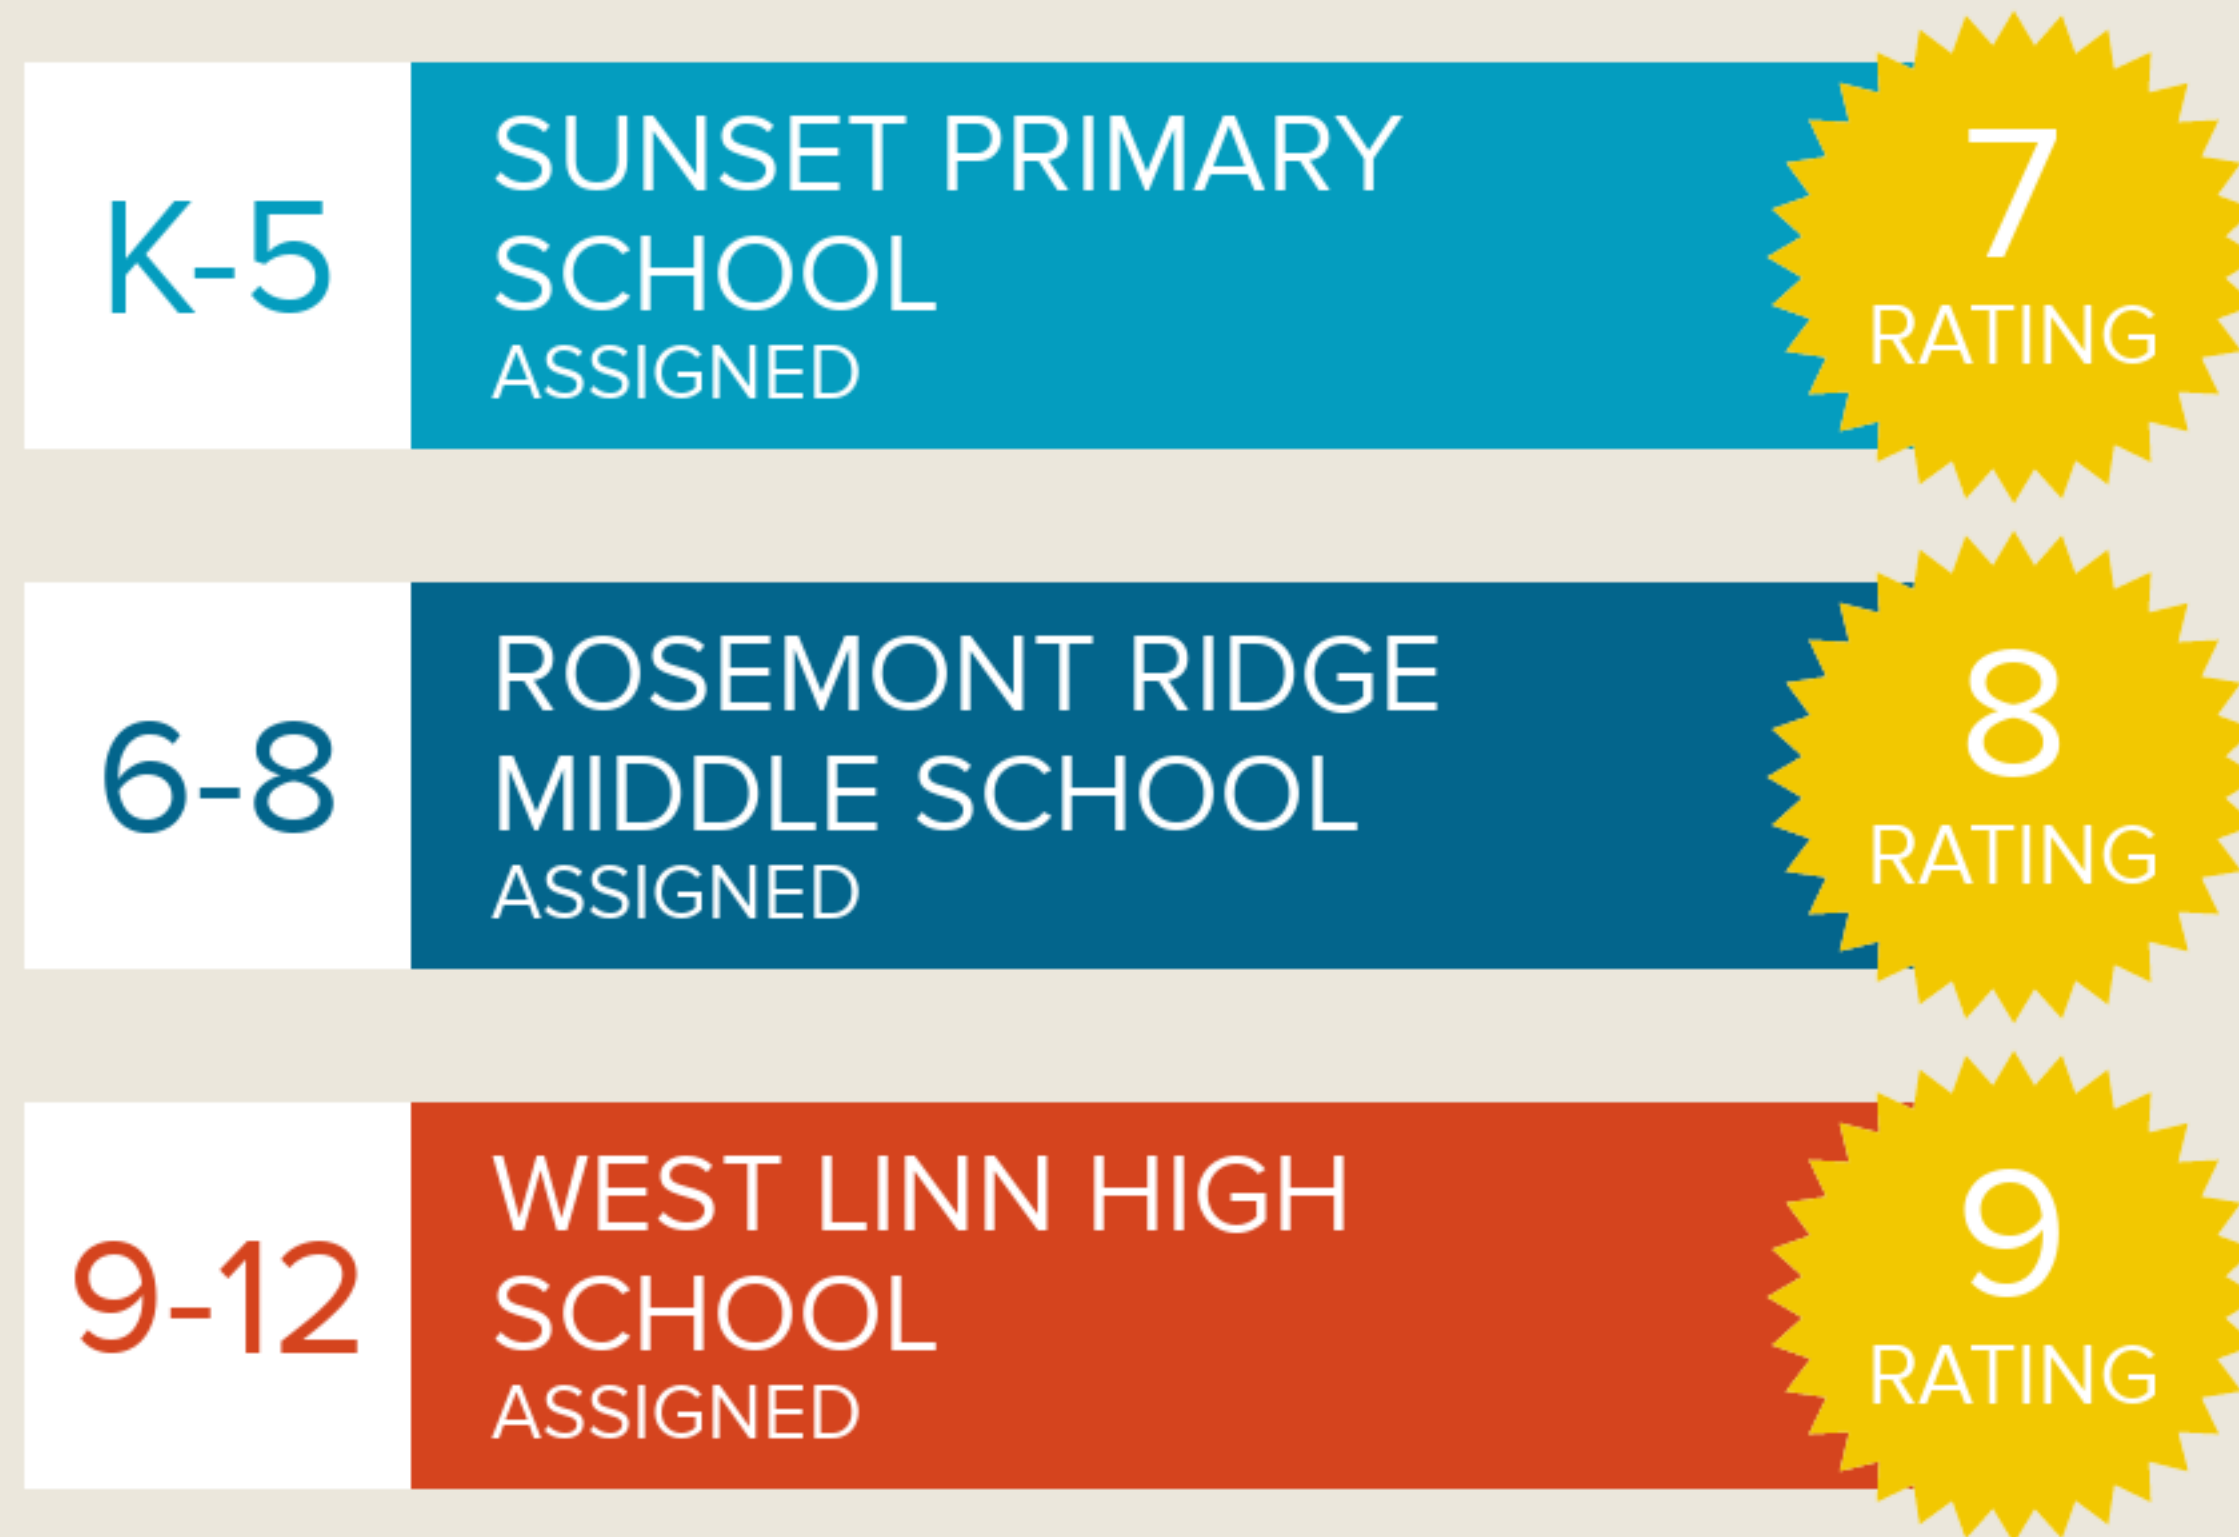

20366 HOODVIEW AVE, WEST LINN, OR 97068

SCHOOL REPORT

SCHOOLS IN YOUR AREA

The assigned schools are **above average** for the area. There are also **28** private schools and **4** charter schools within **5** miles.