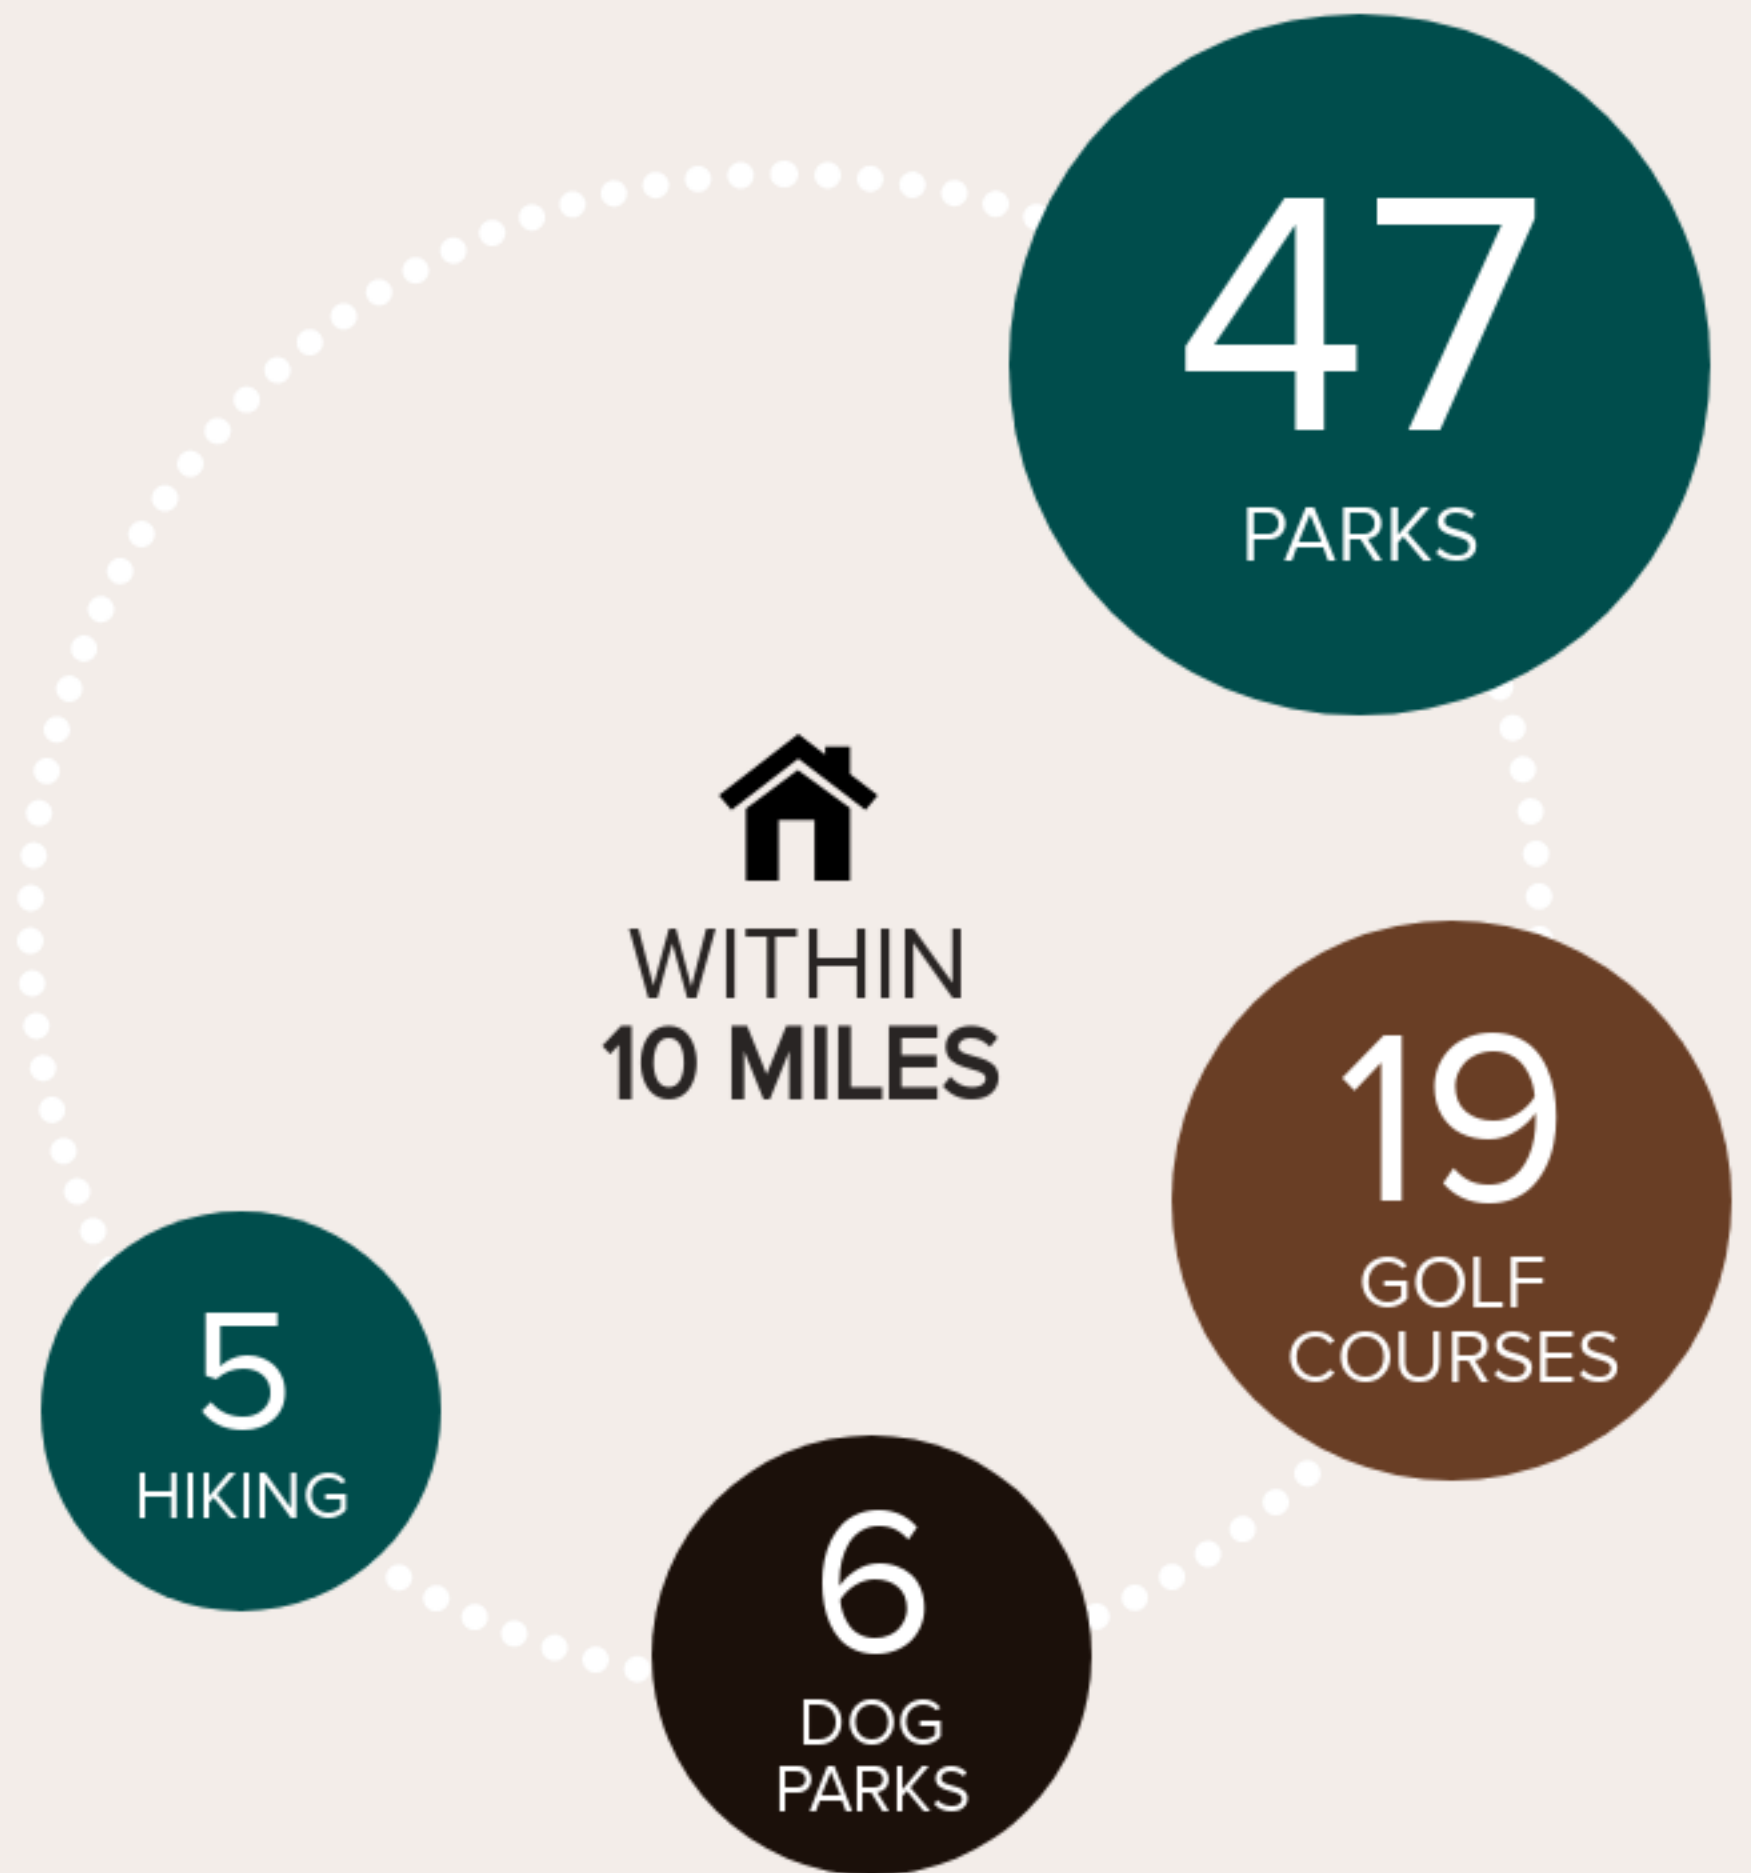

K-5	VOSE ELEMENTARY SCHOOL ASSIGNED	7 RATING
6-8	WHITFORD MIDDLE SCHOOL ASSIGNED	4 RATING
9-12	SOUTHRIDGE HIGH SCHOOL ASSIGNED	6 RATING

6755 SOUTHWEST KING BOULEVARD, BEAVERTON, OR 97008

OUTDOOR REPORT

THE GREAT OUTDOORS

This home is located near a variety of outdoor activities.

POPULAR

	GOLF COURSE RED TAIL GOLF COURSE	1.1 MILES
	PARK SEXTON MOUNTAIN MEADOWS PARK	1.8 MILES
	DOG PARK SUMMERLAKE DOG PARK	2.5 MILES
	HIKING FOREST PARK	2.9 MILES

6755 SOUTHWEST KING BOULEVARD, BEAVERTON, OR 97008

FOOD REPORT

NEIGHBORHOOD EATS

This home is located near **163** moderately priced restaurants and has an **above average** variety of cuisines.

167

WITHIN 5 MILES

GOOD EATS BY CATEGORY

FAST FOOD	30
AMERICAN	20
PIZZA	20
ASIAN	18
MEXICAN	16
BARS	6
JAPANESE	6
CAFES	6
COFFEE AND TEA HOUSES	5
BARBECUE	5
OTHER	16