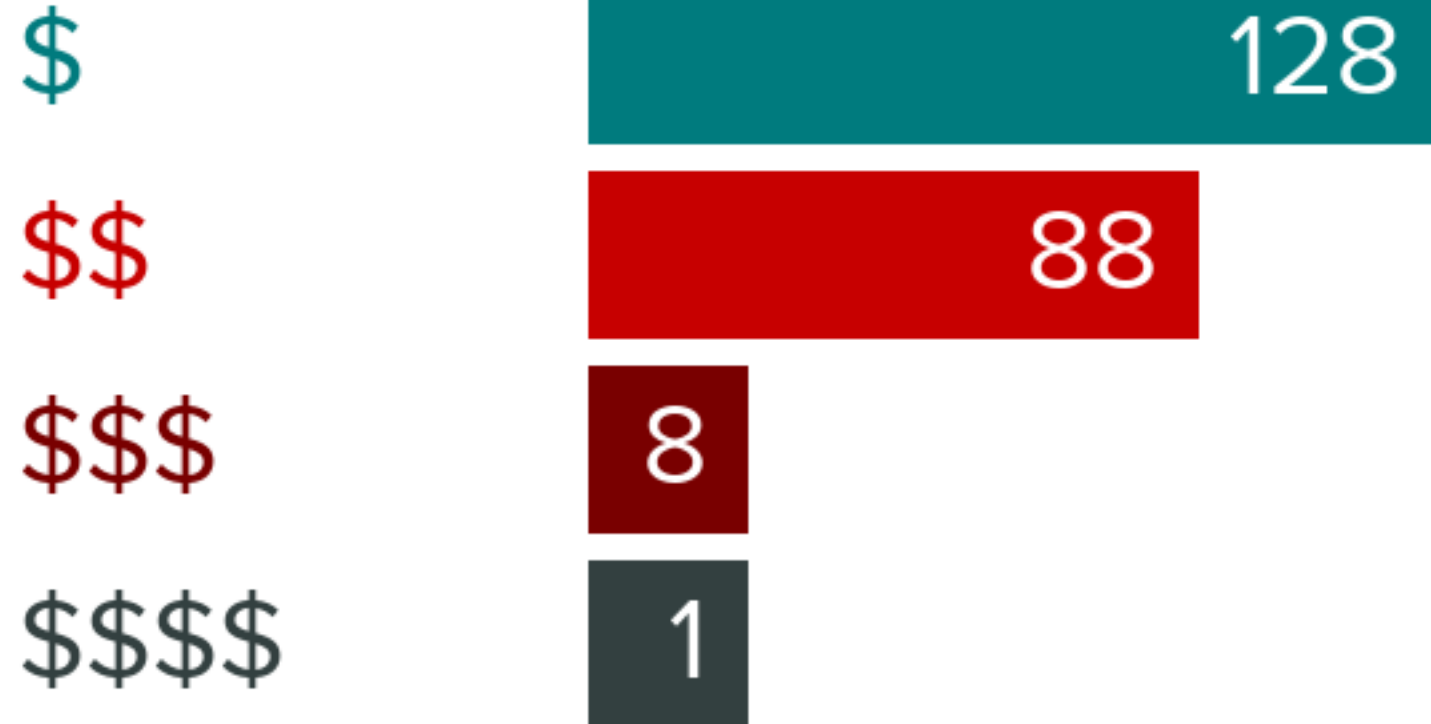

9424 N GILBERT AVE, PORTLAND, OR 97203

FOOD REPORT

NEIGHBORHOOD EATS

This home is located near **216** moderately priced restaurants and has an **above average** variety of cuisines.

232

WITHIN 5 MILES

GOOD EATS BY CATEGORY

AMERICAN	39
FAST FOOD	24
CAFES	
COFFEE AND TEA HOUSES	18
INTERNATIONAL	15
PIZZA	15
MEXICAN	13
SEAFOOD	12
BARS	12
ASIAN	11
OTHER	17