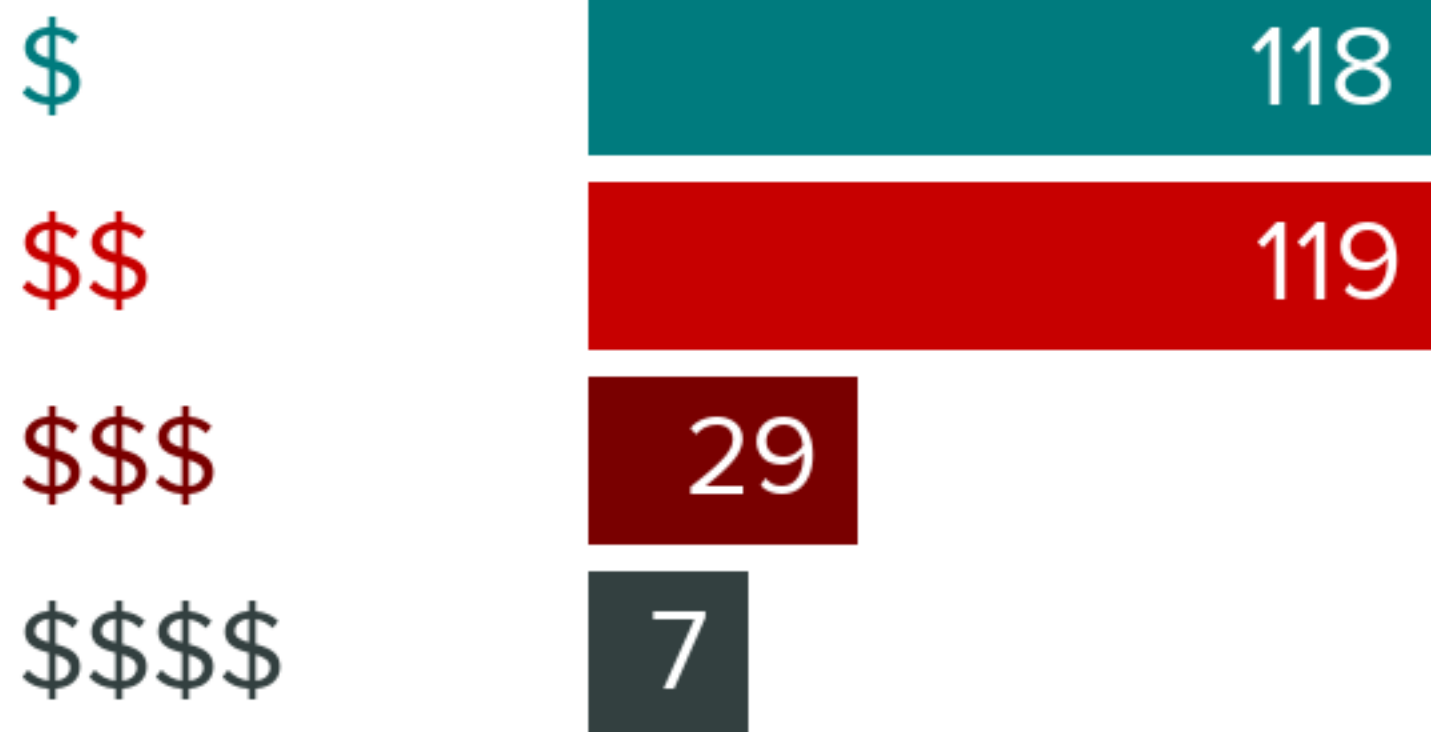

7626 NORTH DENVER AVENUE, PORTLAND, OR 97217

FOOD REPORT

NEIGHBORHOOD EATS

This home is located near **237** moderately priced restaurants and has an **above average** variety of cuisines.

279

WITHIN 5 MILES