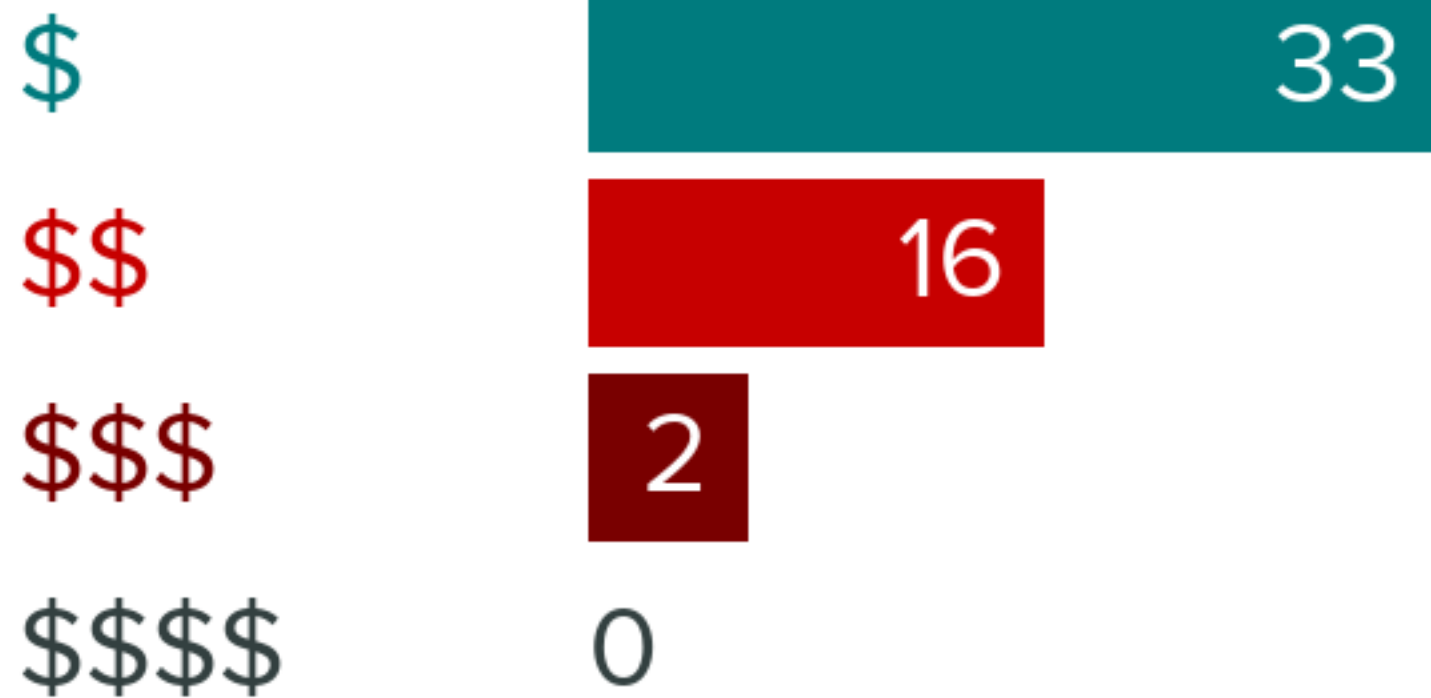

2224 NORTH IRVINE STREET, CORNELIUS, OR 97113

FOOD REPORT

NEIGHBORHOOD EATS

This home is located near **49** moderately priced restaurants and has an **average** variety of cuisines.

54

WITHIN 5 MILES

GOOD EATS BY CATEGORY