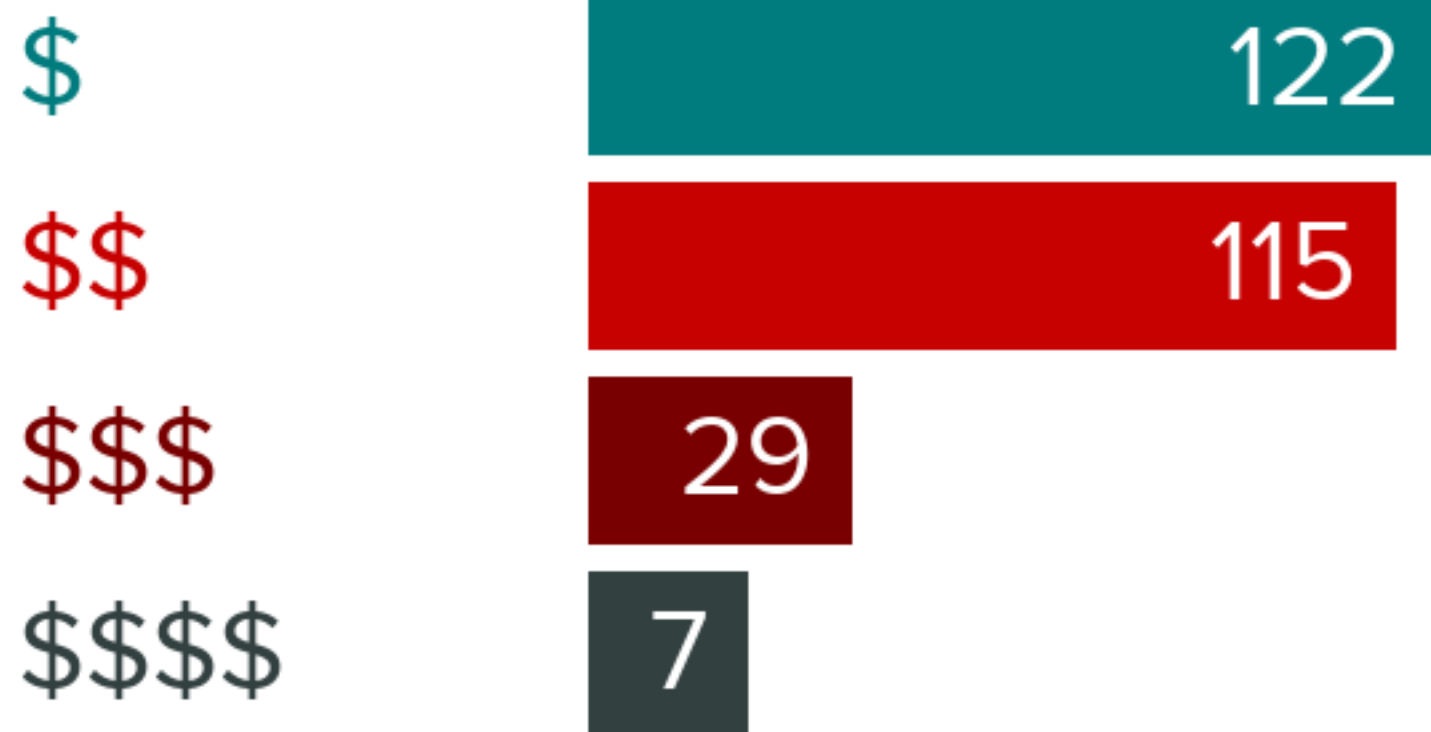

This home is located near **237** moderately priced restaurants and has an **above average** variety of cuisines.

280

WITHIN 5 MILES

GOOD EATS BY CATEGORY

AMERICAN	92
FAST FOOD	27
BARS	26
CAFES	
COFFEE AND TEA HOUSES	19
INTERNATIONAL	14
SPORTS BARS	12
SEAFOOD	10
STEAKHOUSES	9
FRENCH	8
OTHER	19