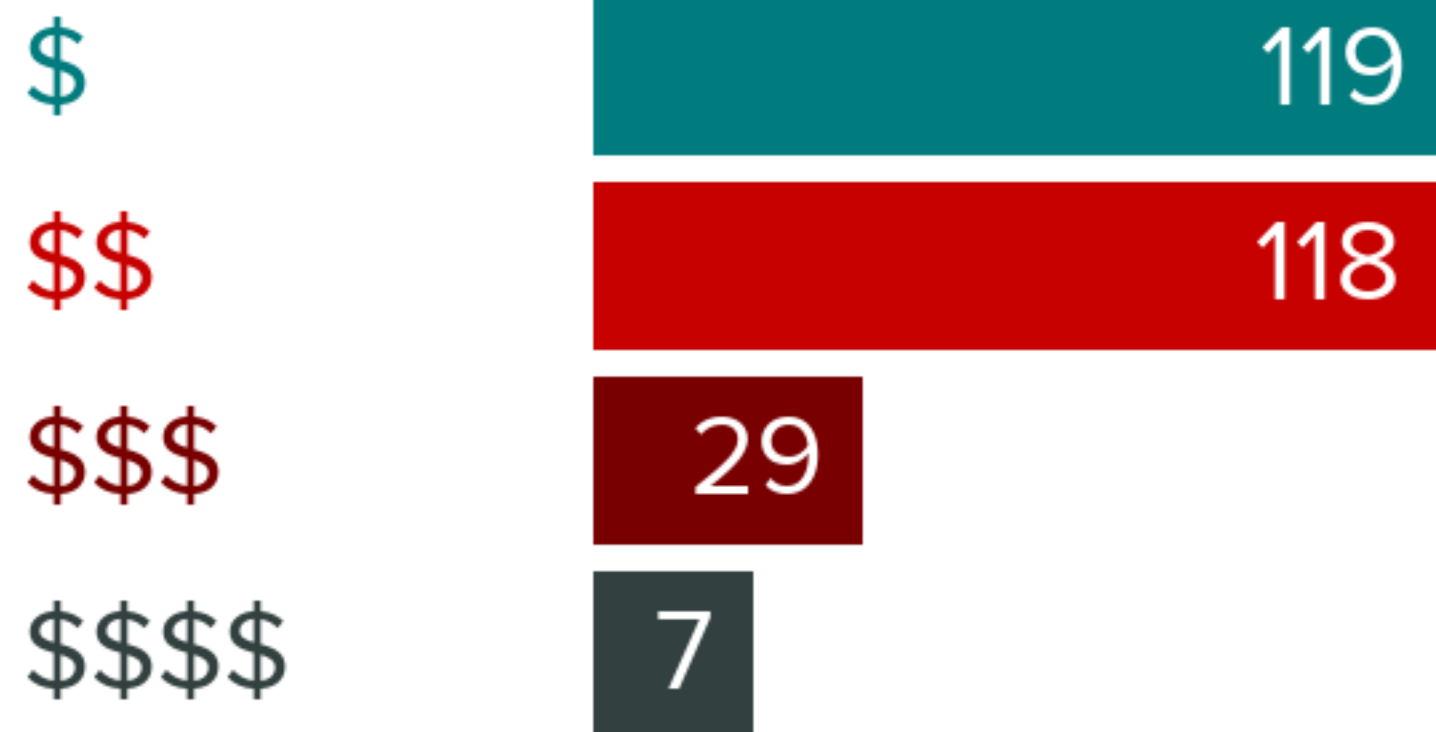

2315 NORTH LOMBARD STREET, PORTLAND, OR 97217

FOOD REPORT

NEIGHBORHOOD EATS

This home is located near **237** moderately priced restaurants and has an **above average** variety of cuisines.

279

WITHIN 5 MILES