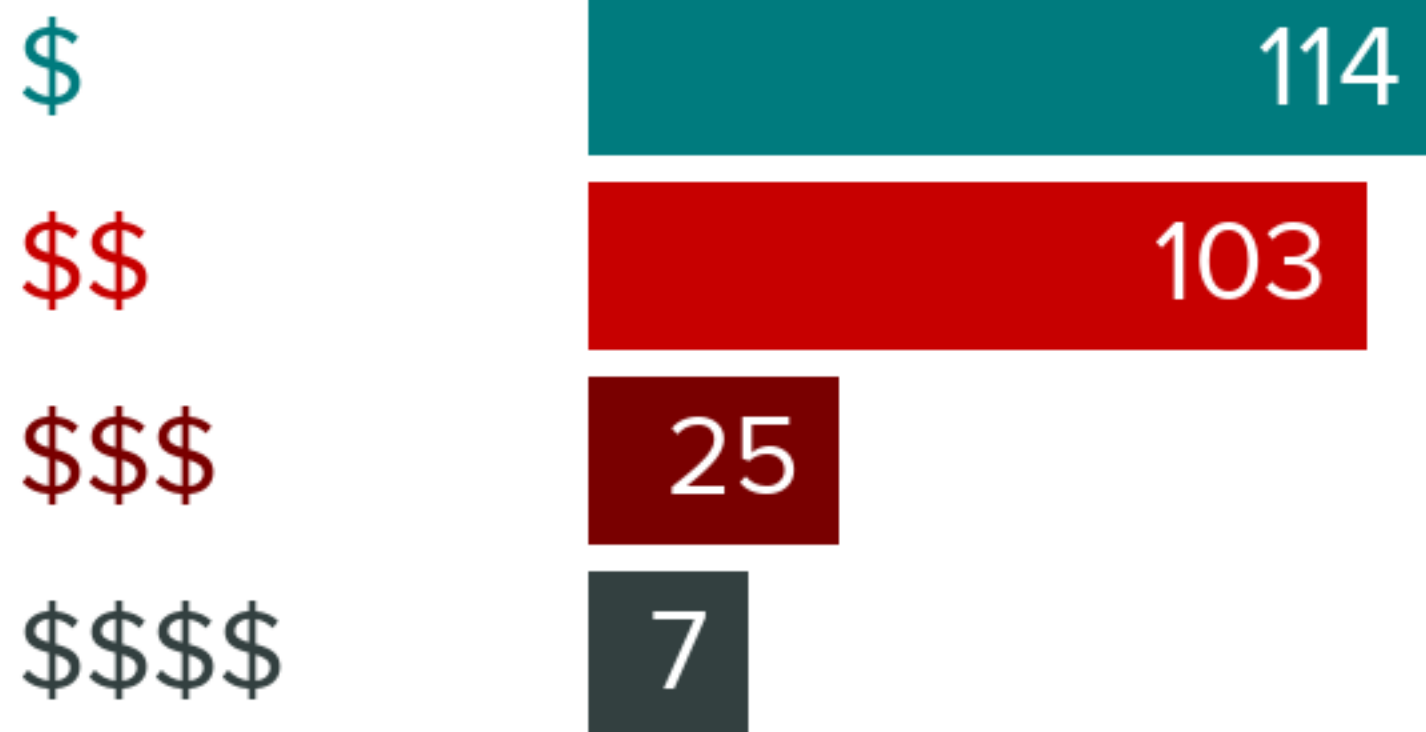

4127 SOUTHEAST FLAVEL STREET, PORTLAND, OR 97202

FOOD REPORT

NEIGHBORHOOD EATS

This home is located near **217** moderately priced restaurants and has an **above average** variety of cuisines.

256

WITHIN 5 MILES