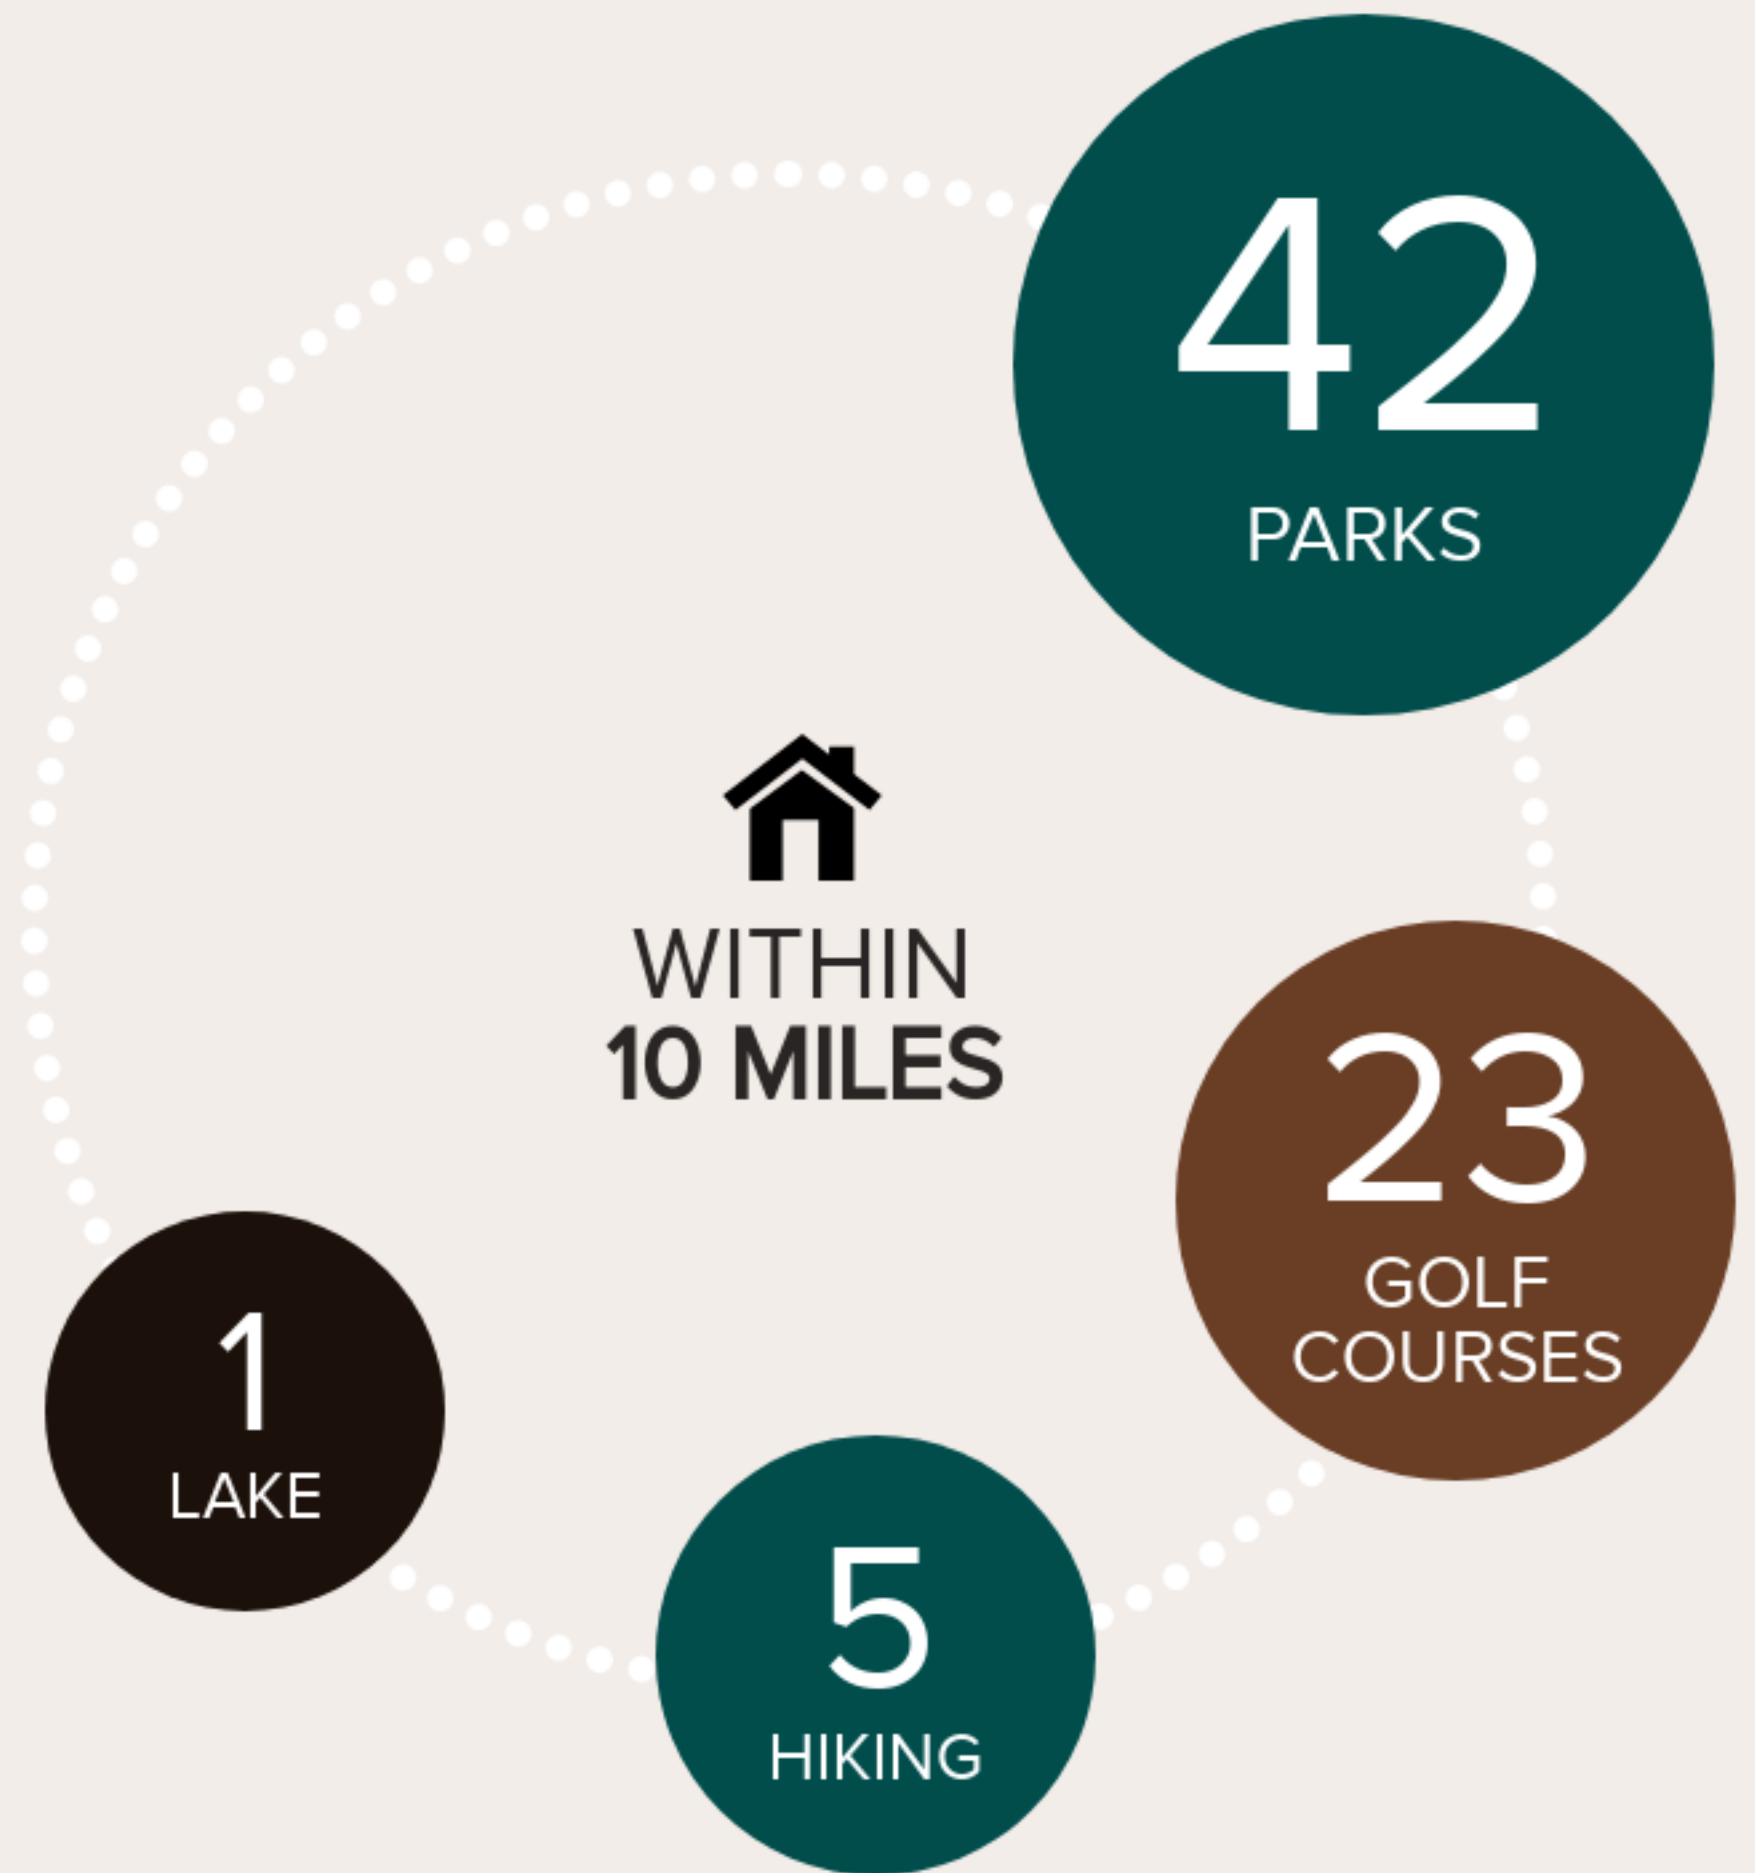

3
RATING

12760 SOUTHWEST WASHINGTON STREET, BEAVERTON,
OR 97005

OUTDOOR REPORT

THE GREAT OUTDOORS

This home is located near a variety of outdoor activities.

POPULAR

	LAKE BETHANY LAKE PARK	3.9 MILES
	HIKING WILDWOOD TRAIL	4.2 MILES
	GOLF COURSE RED TAIL GOLF CENTER	4.2 MILES
	PARK FOREST PARK	4.3 MILES

12760 SOUTHWEST WASHINGTON STREET, BEAVERTON,
OR 97005

FOOD REPORT

NEIGHBORHOOD EATS

This home is located near **147** moderately priced restaurants and has an **above average** variety of cuisines.

151

WITHIN 5 MILES

\$

98

\$\$

49

\$\$\$

1

\$\$\$\$

0

GOOD EATS BY CATEGORY

FAST FOOD	25
ASIAN	19
PIZZA	18
AMERICAN	16
THAI	14
MEXICAN	10
JAPANESE	6
VEGAN AND VEGETARIAN	5
SEAFOOD	4
OTHER	15