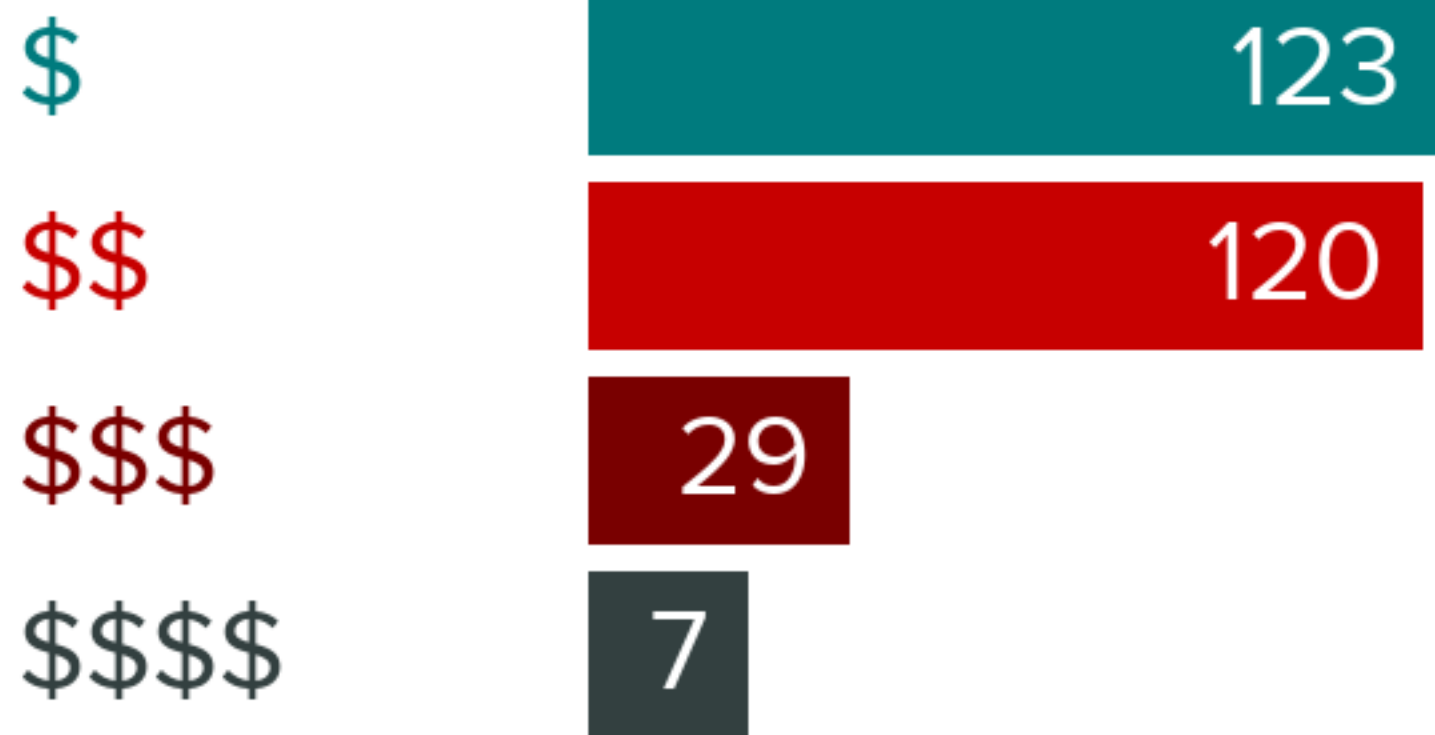

866 NORTH RUSSET STREET, PORTLAND, OR 97217

FOOD REPORT

NEIGHBORHOOD EATS

This home is located near **243** moderately priced restaurants and has an **above average** variety of cuisines.

284

WITHIN 5 MILES