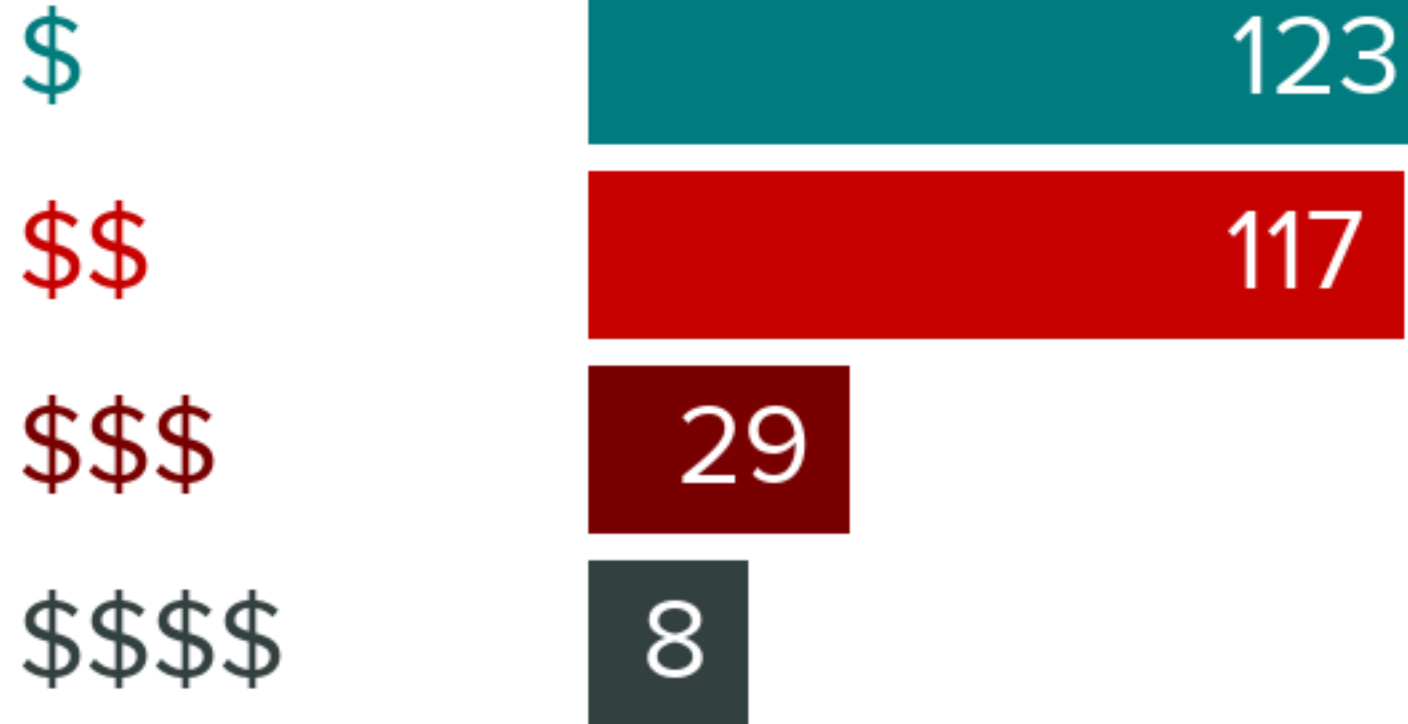

5815 NE 26TH AVE, PORTLAND, OR 97211

FOOD REPORT

NEIGHBORHOOD EATS

This home is located near **240** moderately priced restaurants and has an **above average** variety of cuisines.

283

WITHIN 5 MILES

GOOD EATS BY CATEGORY