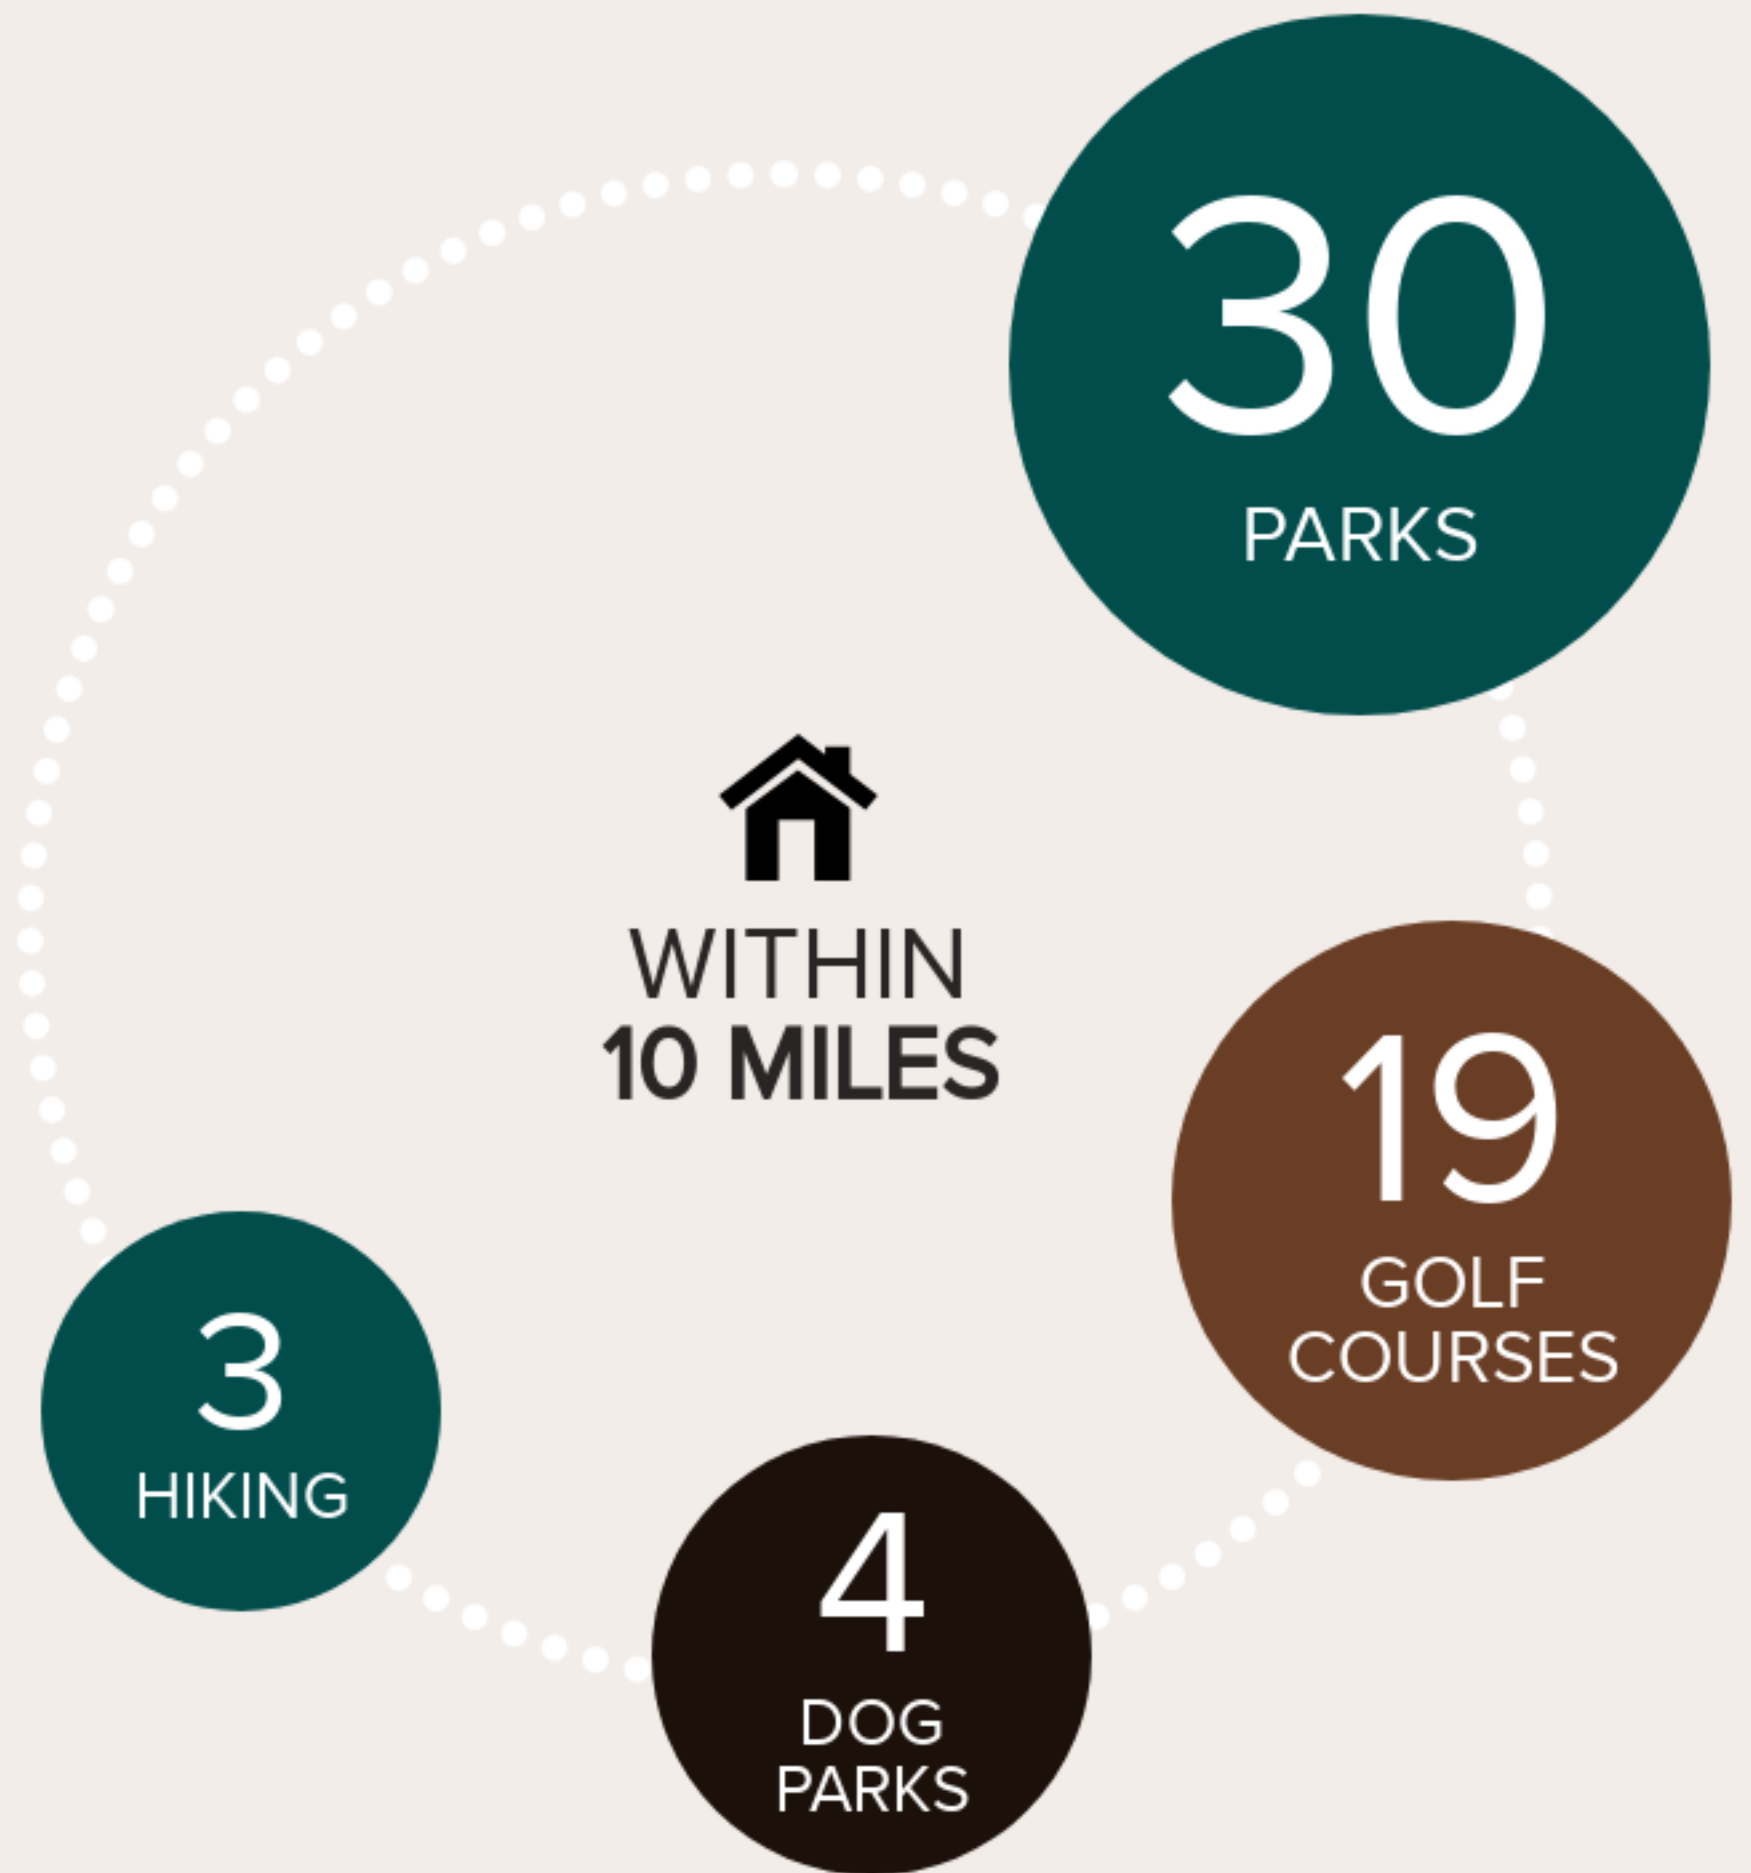

K-5	JACOB WISMER ELEMENTARY SCHOOL ASSIGNED	9 RATING
6-8	STOLLER MIDDLE SCHOOL ASSIGNED	8 RATING
9-12	WESTVIEW HIGH SCHOOL ASSIGNED	6 RATING

15032 NW TWOPONDS DR, PORTLAND, OR 97229

OUTDOOR REPORT

THE GREAT OUTDOORS

This home is located near a variety of outdoor activities.

POPULAR

	GOLF COURSE CLAREMONT GOLF COURSE	1.3 MILES
	PARK ROCK CREEK PARK	2.8 MILES
	DOG PARK CHIMNEY PARK	4.5 MILES
	HIKING FOREST PARK - WILDWOOD TRAIL	5.8 MILES

\$\$

23

\$\$\$

0

\$\$\$\$

0

GOOD EATS BY CATEGORY

FAST FOOD	17
AMERICAN	13
ASIAN	8
PIZZA	7
THAI	7
MEXICAN	6
JAPANESE	4
VEGAN AND VEGETARIAN	4
CAFES	
COFFEE AND TEA HOUSES	3
OTHER	11